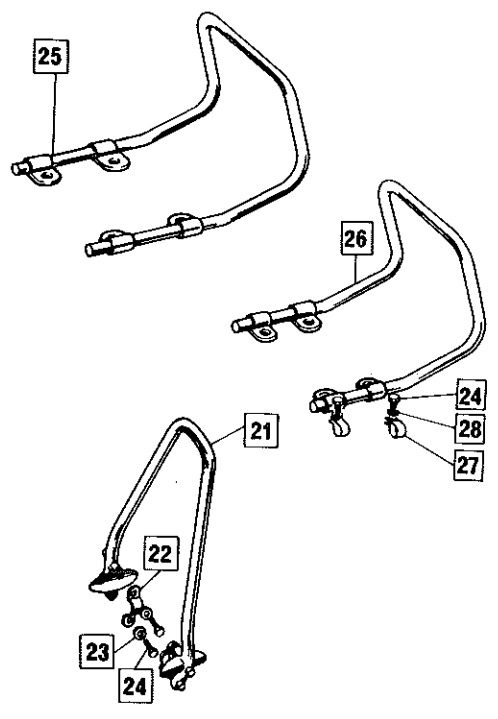

Front Fender, Number Plate and Seats

Front Fender, Number Plate and Seats **26**

Plate No.	Part No.	Description	Qty.	Bin No.	Price
FRONT FENDER – INTERSTATE ROADSTER, HI-RIDER, BLACK INTERPOL					
1	063175	Front Fender, Stainless Steel	1	.....	.....
2	062323/1	Fender Stay	2	.....	.....
FRONT FENDER – WHITE INTERPOL					
1A	062328/13	Front Fender, painted	1	.....	.....
2A	062323/13	Fender Stay	2	.....	.....
FENDER FITTINGS – COMMON TO ALL MODELS					
3	000039	Plain Washer	8	.....	.....
4	000190	Serrated Washer	4	.....	.....
5	060677	Bolt	4	.....	.....
6	060678	Nut	4	.....	.....
7	060357	Bolt	4	.....	.....
8	000011	Plain Washer	4	.....	.....
FRONT NUMBER PLATE (For certain markets as required)					
9	011835	Number Plate	1	.....	.....
10	011836	Stanchion	2	.....	.....
11	NM.18755	Bead	1	.....	.....
12	NMT2221	Washer	2	.....	.....
13	000861	Screw	2	.....	.....
14	000012	Washer	2	.....	.....
15	000005	Nut	1	.....	.....
SEATS					
16	063676	Seat – Roadster	1	.....	.....
17	061770	Seat – Interpol	1	.....	.....
18	063859	Seat – Hi-Rider	1	.....	.....
19	063677	Seat Interstate	1	.....	.....
20	NM.21852	Seat Buffer	AR	.....	.....
GRAB RAILS					
21	064088	Grab Rail Hi-Rider	1	.....	.....
22	062379	Clip Hi-Rider Only	2	.....	.....
23	NM.25592	Washer	4	.....	.....
24	0700117	Bolt	4	.....	.....
25	063632	Grab Rail – Interstate	1	.....	.....
26	063819	Grab Rail – Roadster	1	.....	.....
27	063641	Clip, Interstate/Roadster	4	.....	.....
28	30858	Washer	4	.....	.....
	064979	Grab Rail Kit to add grab rail to all previous Roadster and Interstate models. (Rail included)	1	.....	.....