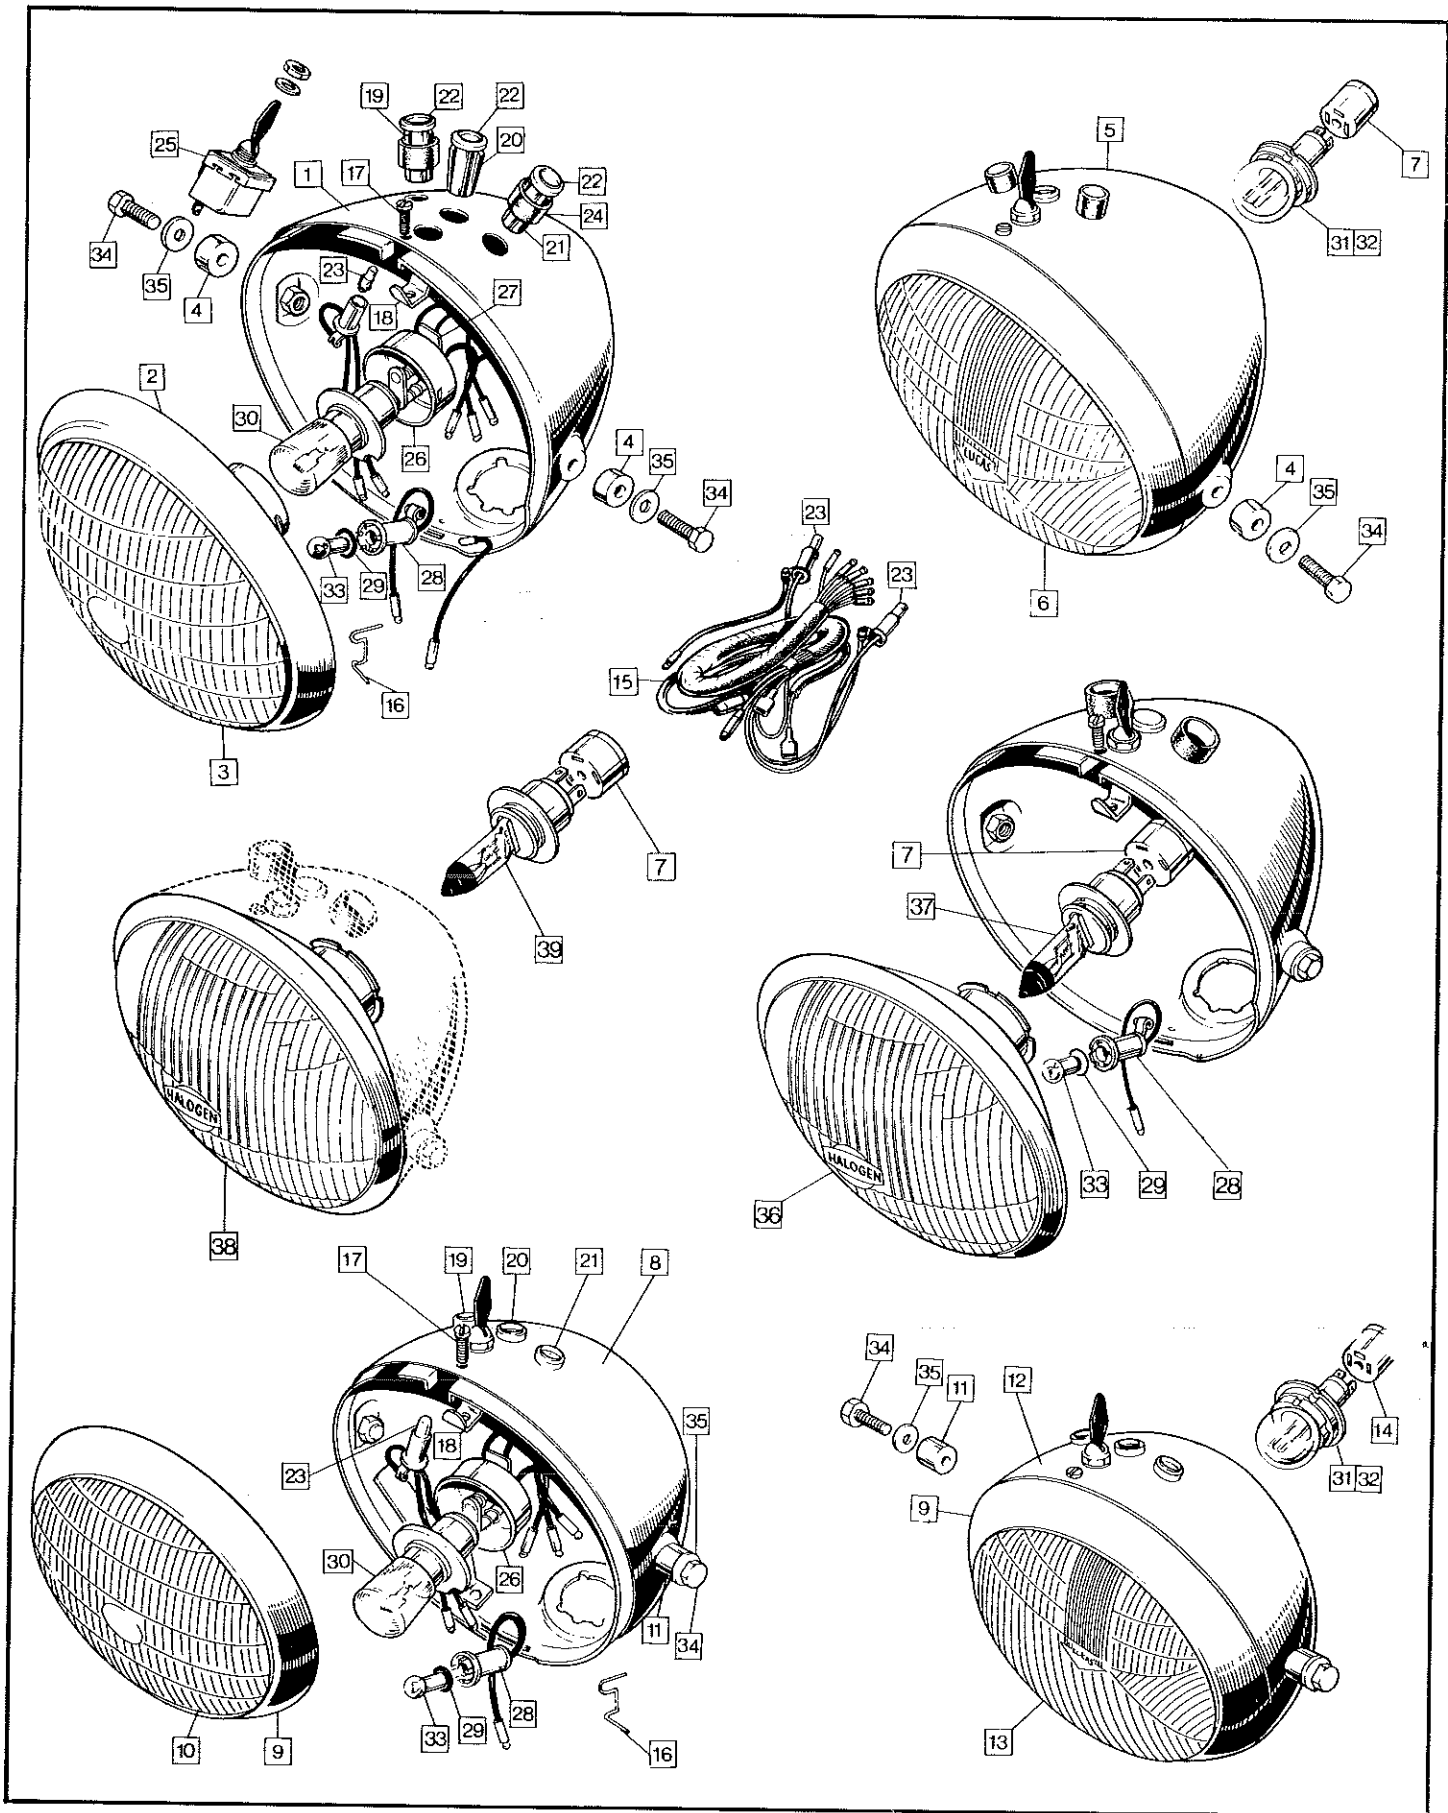

Basic Electrical Components **29**

Plate No.	Part No.	Description	Qty.	Bin No.	Price
1	062263	Lead H.T.	2
2	45222A	Coil with Bracket (Lucas Type 17M6)	2
3	22473	Screw	2
4	000012	Washer	4
5	25607	Bolt	2
6	062348	Spark Plug N7Y	2
7	032221	Plug Cap	2
8	062577	Bracket Coil	1
9	57183A	Reflector, Amber	2
10	060648	Rubber	2
11	22401	Washer	2
12	M1002/15E	Nut	2
13	014999	Large Plain Washer	2
14	060865	Bolt	4
15	000012	Washer	4
16	54961586	Wiring Harness	1
17	019490	Grommet	1
18	54419974	Clip	1
19	060693	Bracket, Stop Light Lead	1
20	NM.18285	Grommet	2
21	39784	Switch, Master	1
22	062061	Ignition Switch Cover	1
23	033044	Lock complete with Keys	1
24	062259	Blade	1
25	062666	Plug/Socket	1
26	062722	Screw	2
27	063041	Terminal, Accessory Socket	1
28	063025	Insulating Washer	1
29	063147	Terminal Sleeve	2
30	47225A	Resistor, Ballast	1
31	49072	Rectifier	1
32	000012	Washer	1
33	033057	Nut	1
34	54170009	Capacitor 2MC	1
35	54483155	Spring	1
36	38717	Warning Light Assimilator	1
37	063909	Spring	1
38	54420128	Capacitor	2
39	54418528	Cover	1
40	54418526	Base Plate	1
41	25607	Screw	1
42	22473	Screw	1
43	22061	Nut	2
44	49345	Zener Diode	1
45	015306	Washer	5
46	033057	Nut	1
47	54068152	Horn	1
48	060652	Bolt Horn	2
49	033057	Nut	2