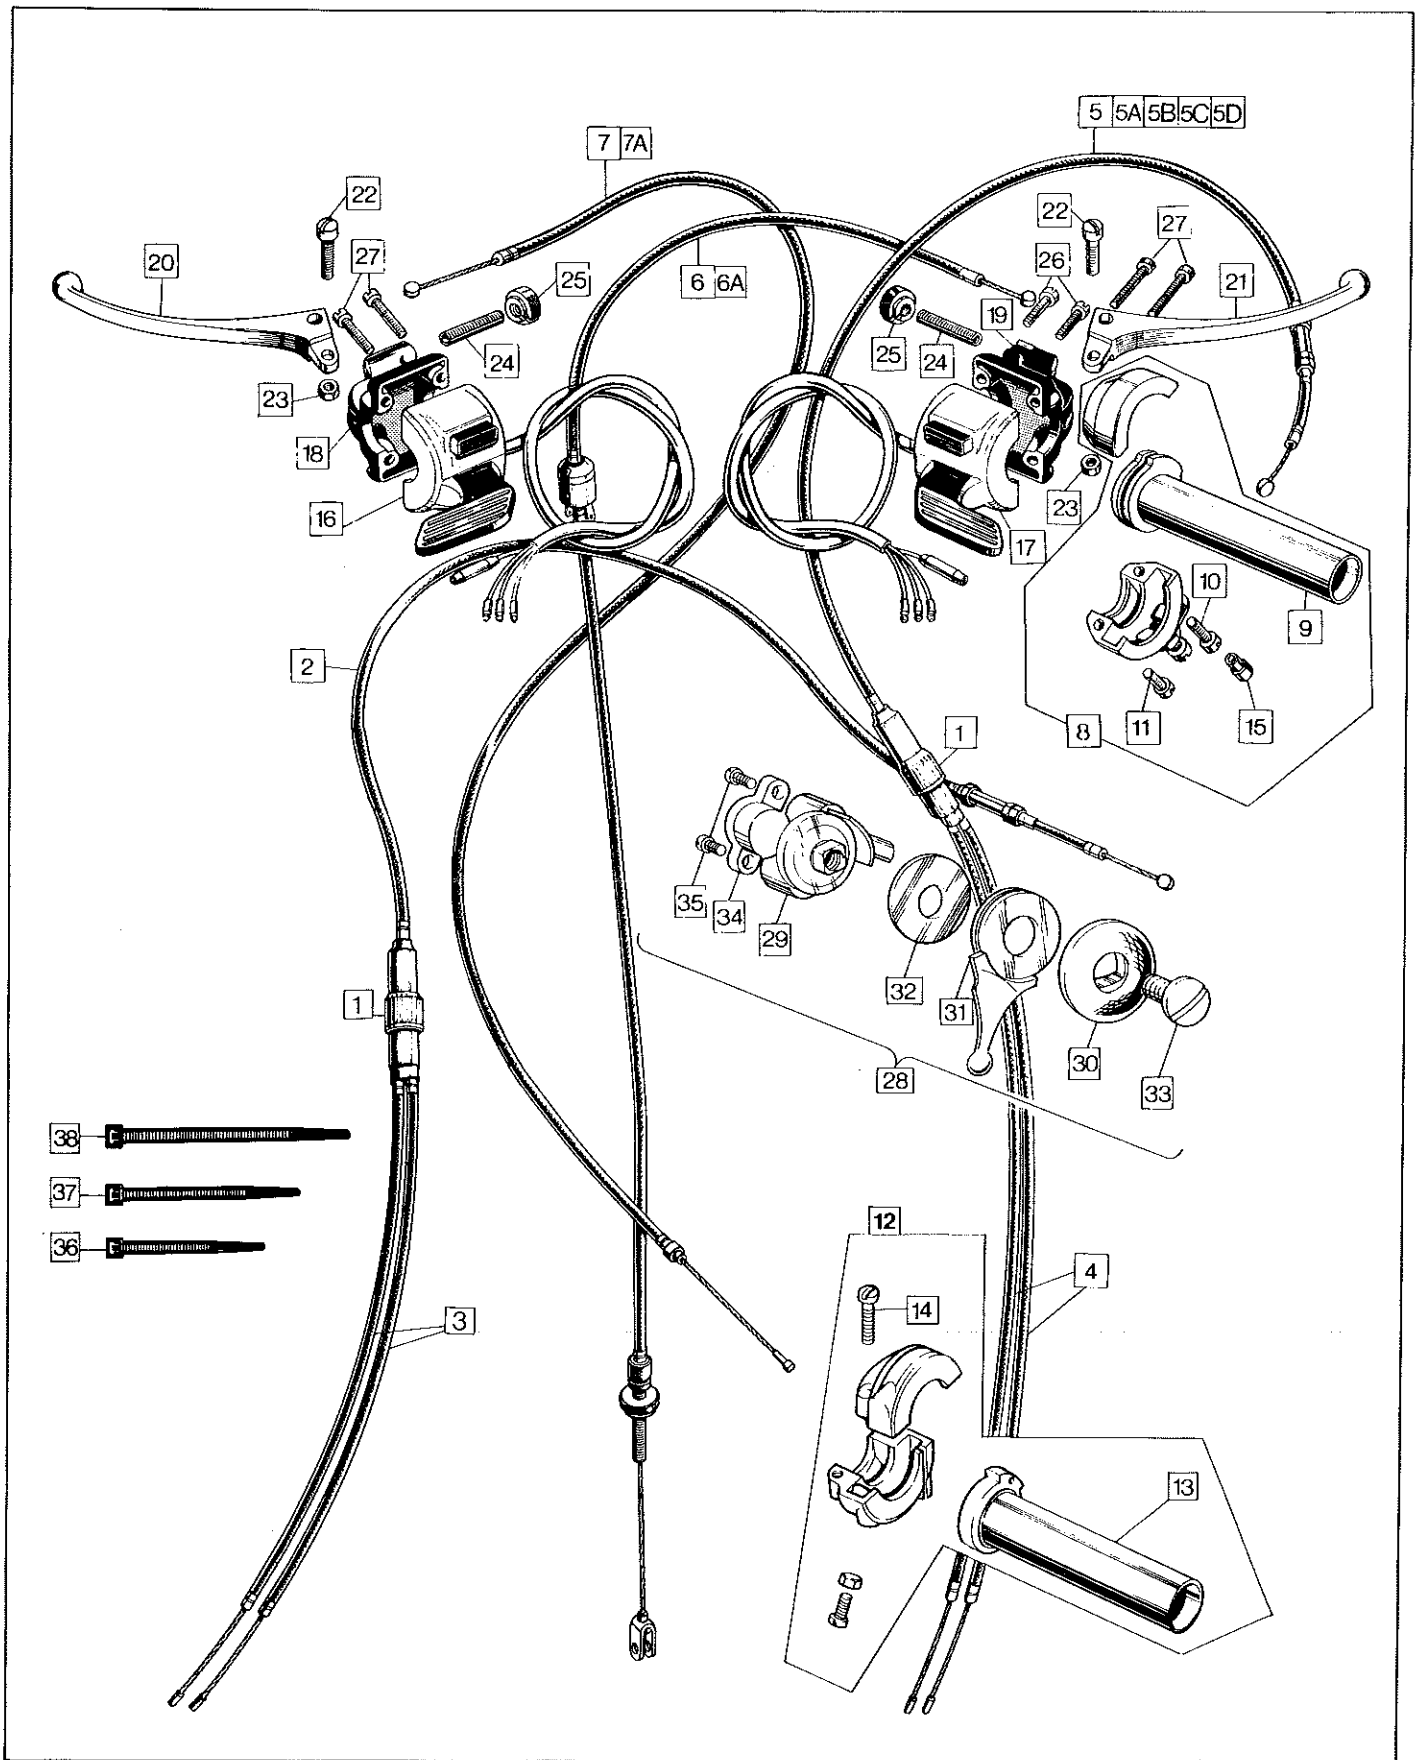

RIM AND HUB ASSEMBLY

1

Rear Wheel

Rear Wheel **20**

Plate No.	Part No.	Description	Qty.	Bin No.	Price
1	062079	Rim and Hub Assembly, c/w Bearings, Seals, etc.	1
2	060289	Wheel Axle	1
3	060292	Wheel Axle Nut	1
4	060324	Axle Spacer	1
5	060627	Speedometer Gearbox	1
6	000010	Washer	1
7	060029	Nut	1
8	060314	Brake Cam	1
9	060325	Torque Stop Pin	1
10	060326	Torque Stop Pin Nut	1
11	060327	Bolt	2
12	060329	Cam Bearing Nut	1
13	060332	Cover Plate Assembled	1
Not illus.	061583	Brake Plate complete with Brake Parts	1
14	060334	Cover Plate Outer Spacer	1
15	060701	Bearing Cam and Stay	1
16	060704	Lever Return Spring	1
17	063417	Brake Shoe c/w Lining	2
17A	060013	Brake Shoe Slipper	2
18	NM.14454	Plate	1
19	NM.14506	Washer	1
20	NM.19765	Lever	1
21	NM E5276	Washer	AR
22	NM E5832	Spring	2
23	062070	Left Hand Bearing Spacer	1
24	062074	Cush Drive Buffer (Thick)	3
25	062075	Cush Drive Buffer (Thin)	3
26	040100	Bearing	2
27	060317	Lockring	1
28	062063	Hub Shell	1
29	062069	Inner Bearing Spacer	1
30	062071	Felt Retaining Washer	2
31	NM.18234	Spacer	1
32	063012	Dished Washer	2
33	NM E6885	Seal	3
34	NM.13270	Spacer - Speedomer Gearbox	1
35	NM.19266	Washer, Spindle	2
36	NM.2510C	Disc Screw	6
37	017060	Security Bolt	1
38	NM.18350	Rim WM2 - 19	1
39	NM.20063	Spoke	20
40	NM.20061	Spoke, Inner L.H.	10
40A	062527	Spoke, Inner R.H.	10
41	021693	Nipple	40
42	062082	Rear Hub Disc	1
43	062764	Brake Drum	1
44	062067	Dummy Axle	1
45	062072	Felt Retaining Washer	1
46	062889	Felt Seal	1
47	062090	Circlip	1
48	NM.17721	Bearing	1
49	064617	Balance Weight, 17 grammes	AR
50	064619	Balance Weight, 25 grammes	AR