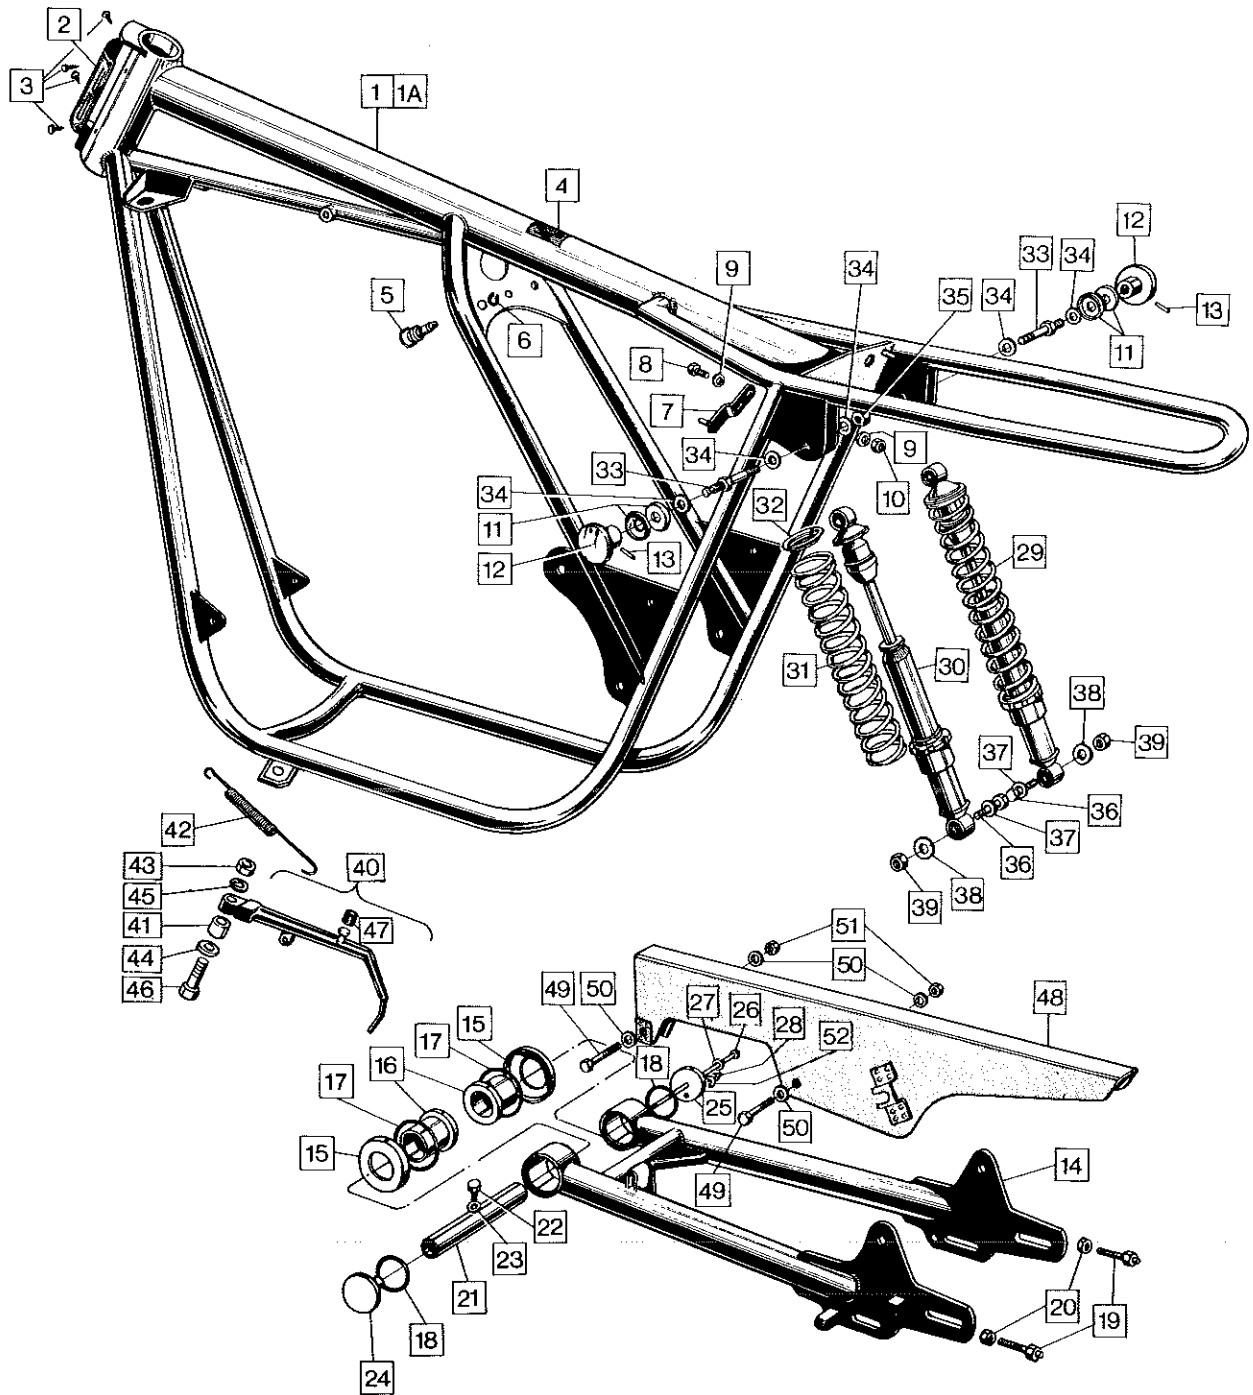

Frame, Swinging Arm, Suspension Units

Frame, Swinging Arm, Suspension Units

14

Plate No.	Part No.	Description	Qty.	Bin No.	Price
1	063079	Frame 750 Only	1	.....	.....
1A	064140	Frame 850 Only	1	.....	.....
2	063247	Label (Certification) available to Distributor only	1	.....	.....
3	061287	Rivet	4	.....	.....
4	063977	Decal	1	.....	.....
5	062489	Dzus Fastener Assembled	1	.....	.....
6	061341	Circlip, Fastener	1	.....	.....
7	061204	Panel Support Bracket	1	.....	.....
8	060865	Bracket Bolt	1	.....	.....
9	000012	Bracket Washer	2	.....	.....
10	033057	Bracket Nut	1	.....	.....
11	NME6742	Washer (Lipped)	4	.....	.....
12	064009	Knurled Nut (Dual Seat)	2	.....	.....
13	060695	Pin for Nut	2	.....	.....
14	064539	Swinging Arm	1	.....	.....
15	060446	Cover, Dust	2	.....	.....
16	060447	Bearing	2	.....	.....
17	060449	'O' Ring	2	.....	.....
18	060448	'O' Ring	2	.....	.....
19	060650	Chain Adjuster	2	.....	.....
20	060651	Adjuster Nut	2	.....	.....
21	060453	Pivot Spindle	1	.....	.....
22	060327	Bolt	1	.....	.....
23	000012	Washer	1	.....	.....
24	060869	End Cap	1	.....	.....
25	060868	End Cap	1	.....	.....
26	060873	End Cap Rod	1	.....	.....
27	060871	Washer	1	.....	.....
28	063411	Oil Nipple	1	.....	.....
29	062179	Suspension Unit Complete	2	.....	.....
30	062177	Damper only	2	.....	.....
31	062178	Spring	2	.....	.....
32	062290	Collar	4	.....	.....
33	060465	Suspension Unit Top Bolt	2	.....	.....
34	000010	Suspension Unit Bolt Washer	6	.....	.....
35	060029	Suspension Unit Bolt Nut	2	.....	.....
36	060463	Suspension Unit Bottom Bolt	2	.....	.....
37	NM.22636	Suspension Unit Bottom Washer	2	.....	.....
38	NM.23298	Suspension Unit Bottom Washer	2	.....	.....
39	060029	Suspension Unit Bottom Nut	2	.....	.....
40	063389	Prop Stand with Buffer	1	.....	.....
41	062871	Pivot Spacer	1	.....	.....
42	062592	Prop Stand Spring	1	.....	.....
43	063089	Stand Nut	1	.....	.....
44	063141	Washer	1	.....	.....
45	26494	Spring Washer	1	.....	.....
46	062872	Pivot Bolt	1	.....	.....
47	063324	Rubber Buffer	1	.....	.....
48	061865	Chainguard	1	.....	.....
49	060459	Bolt, Chainguard	2	.....	.....
50	000012	Washer	4	.....	.....
51	033057	Nut	2	.....	.....
52	064061	Nipple Washer	1	.....	.....