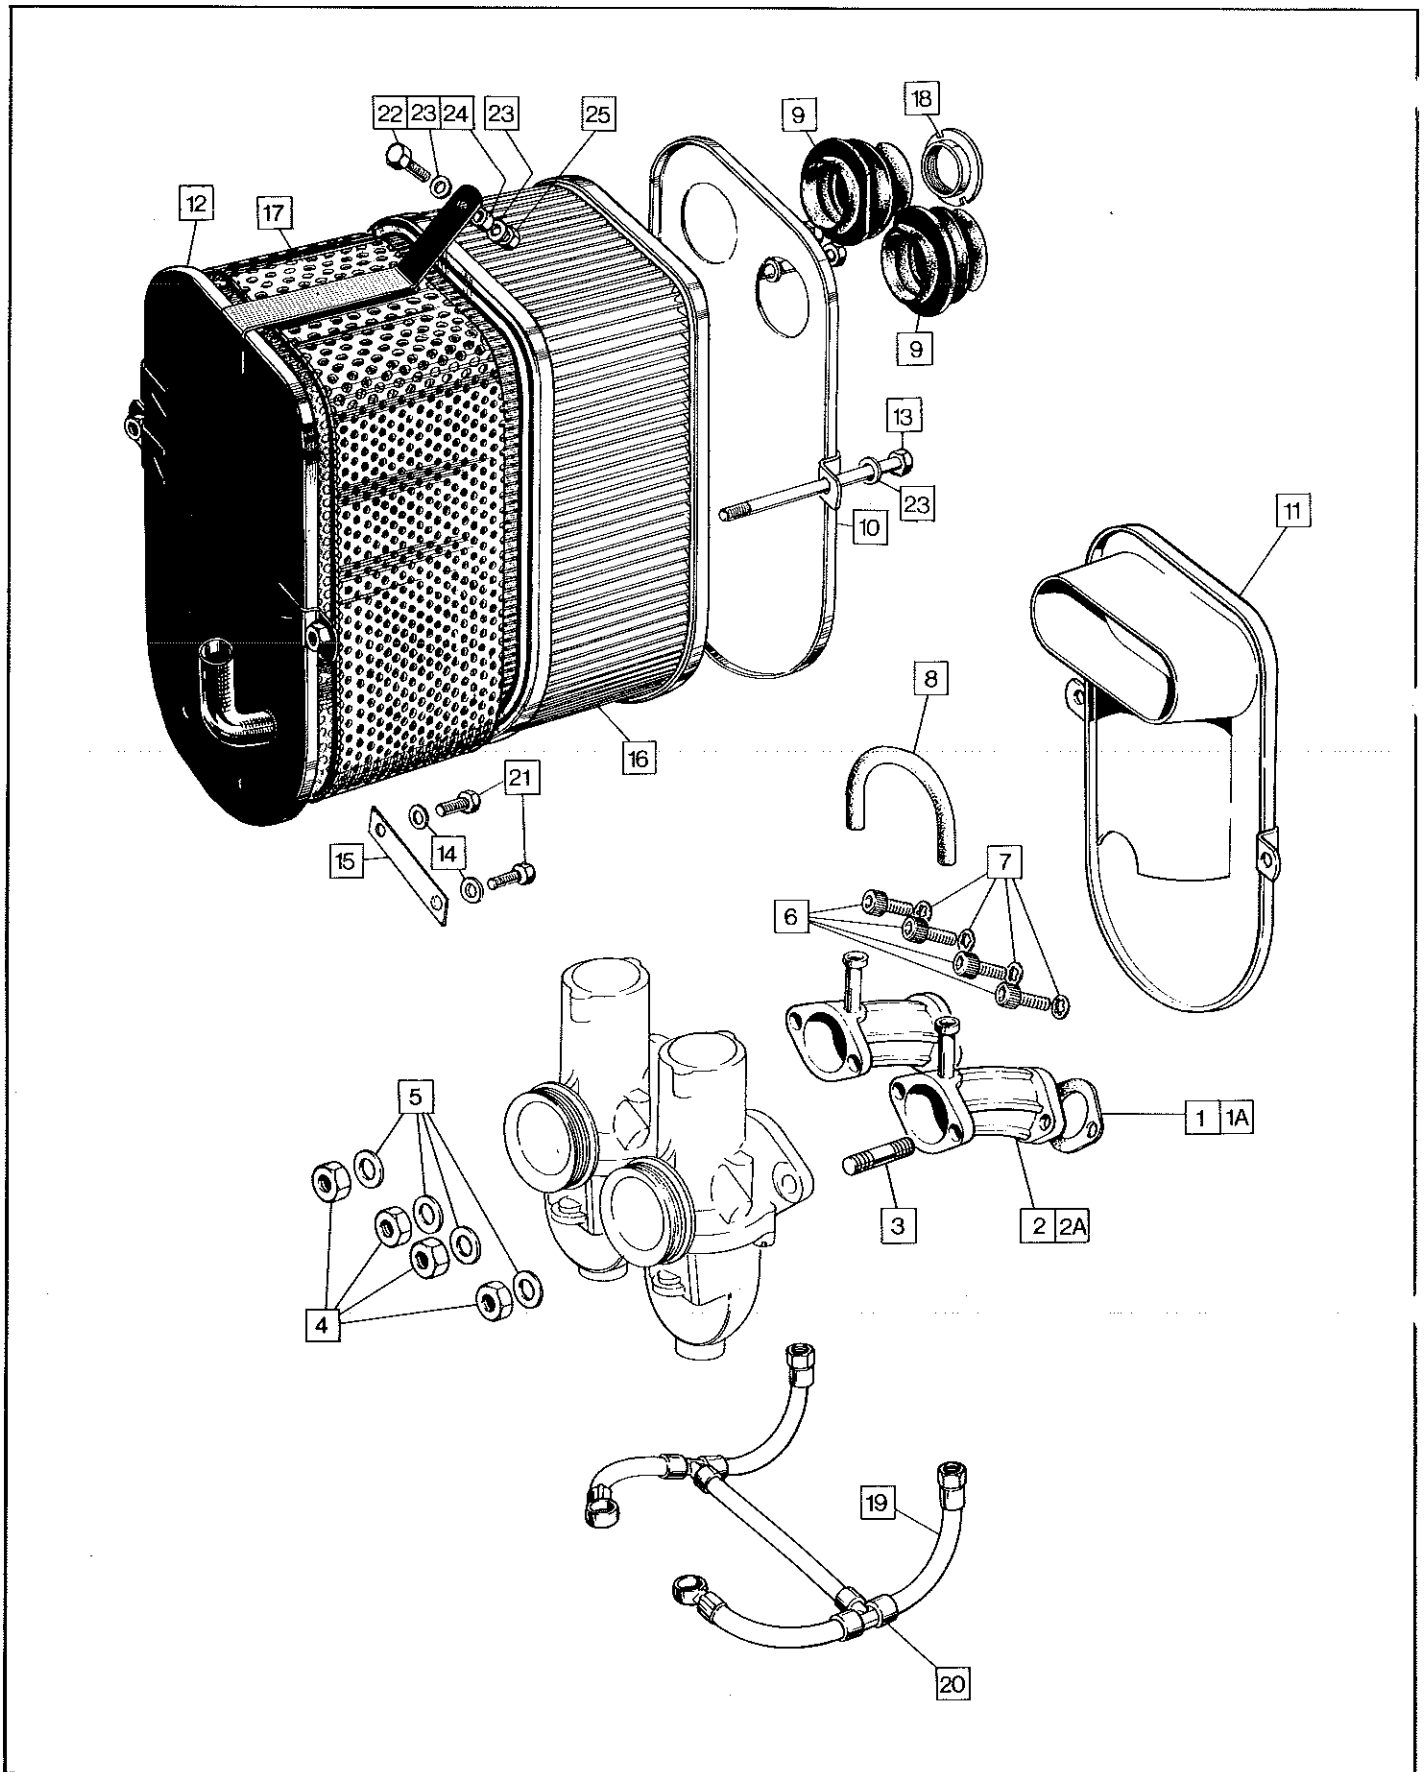

**Carburetor Mountings, Air Filter
and Fuel Line**

Carburetor Mountings, Air Filter and Fuel Line

12

Plate No.	Part No.	Description	Qty.	Bin No.	Price
1	063458	Carburetor Heat Insulator (32 mm carb.)	2	.....	.....
1A	NM23358	Carburetor Heat Insulator (30 mm carb.)	2	.....	.....
2	062711	Carburetor Spacer (32 mm carb.)	2	.....	.....
2A	062819	Carburetor Spacer (30 mm carb.)	2	.....	.....
3	060577	Carburetor Stud	4	.....	.....
4	060348	Carburetor Stud Nut	4	.....	.....
5	22528	Carburetor Stud Washer	4	.....	.....
6	062536	Carburetor Fixing Screw	4	.....	.....
7	11796	Carburetor Fixing Screw Washer	4	.....	.....
8	062284	Balance Pipe Hose	1	.....	.....
9	062537	Hose	2	.....	.....
10	063813	Front Plate 850 Air Cleaner	1	.....	.....
11	060902	Front Plate 750 Air Cleaner	1	.....	.....
12	062799	Back Plate Air Cleaner	1	.....	.....
13	060900	Bolt	2	.....	.....
14	000012	Washer	5	.....	.....
15	060926	Locking Plate	1	.....	.....
16	060673	Air Cleaner Element	1	.....	.....
17	060816	Perforated Plate	1	.....	.....
18	033027	Air Cleaner Adaptor Sleeve	2	.....	.....
19	061440	Fuel Line Assembly	1	.....	.....
20	062344	'T' Piece for Fuel Pipe	2	.....	.....
21	060327	Air Cleaner Fixing Bolt	2	.....	.....
22	060617	Bolt	1	.....	.....
23	000012	Plain Washer	2	.....	.....
24	062170	Spacer	1	.....	.....
25	033057	Nut	1	.....	.....