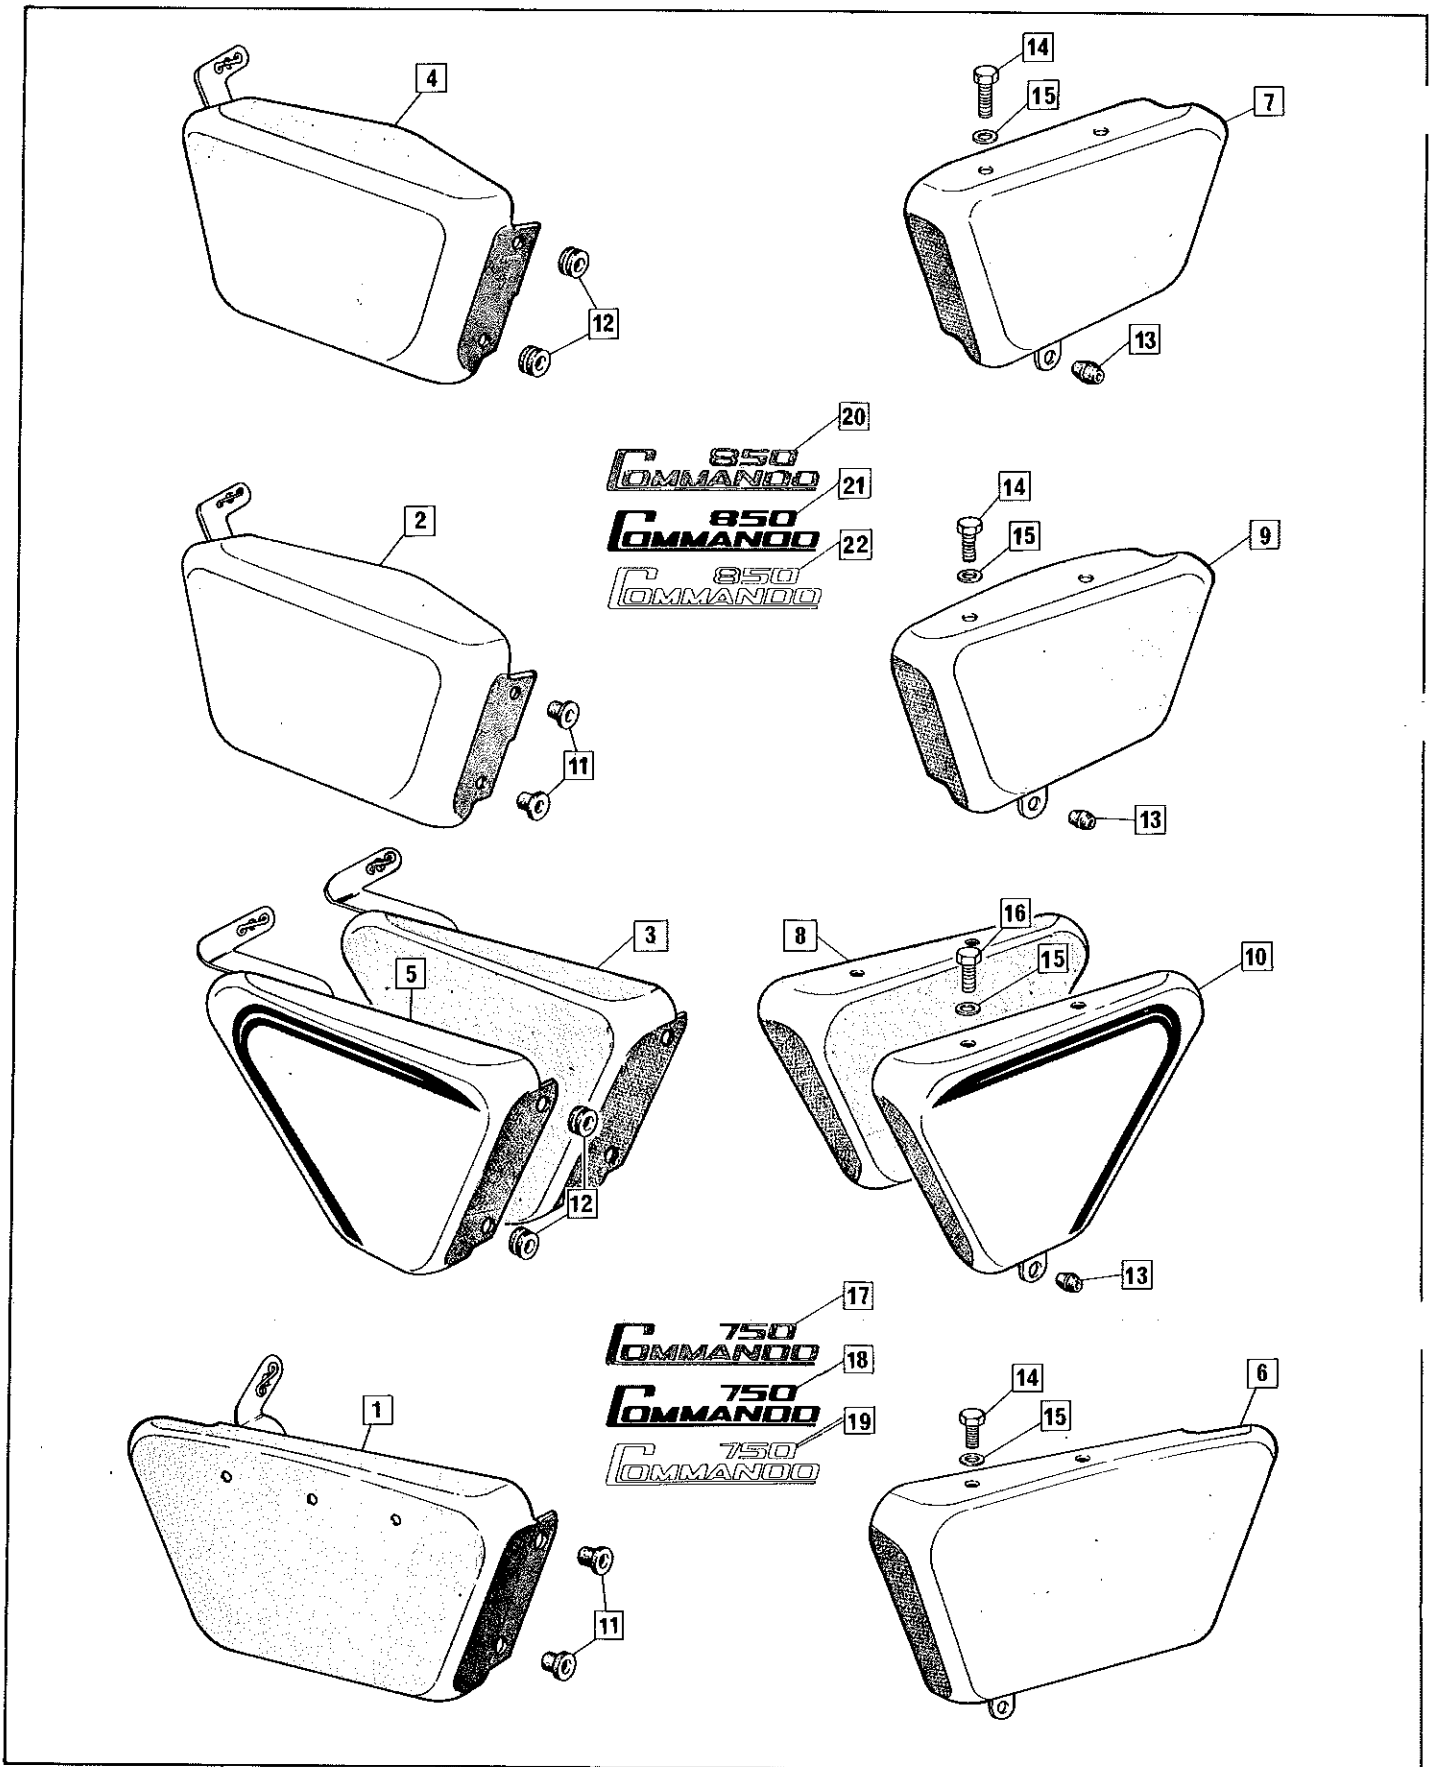

Side Covers, Accessory Covers

Side Covers, Accessory Covers

25

Plate No.	Part No.	Description	Qty.	Bin No.	Price
ACCESSORY (BATTERY & TOOL KIT) COVERS					
3	063503/02	750 Roadster Acc. Cover, Fireflake Golden Bronze, no trim	1	.....	.....
3	063503/04	750 Roadster Acc. Cover, Fireflake Royal Blue, no trim	1	.....	.....
3	063503/09	750 Roadster (& 750 & 850 Hi-Rider) Acc. Cover, Black, no trim	1	.....	.....
3	063503/06	750 Roadster (& Hi-Rider) Acc. Cover, Canary Yellow, no trim	1	.....	.....
3	063503/11	750 Hi-Rider Acc. Cover, Tangerine, no trim	1	.....	.....
5	063503/022	850 Roadster Acc. Cover, Fireflake Golden Bronze double line trim	1	.....	.....
5	063503/042	850 Roadster Acc. Cover, Fireflake Royal Blue, double line trim	1	.....	.....
5	063503/092	850 Roadster Acc. Cover, Black, double line trim	1	.....	.....
5	063503/152	850 Roadster Acc. Cover, Candy Apple Red, double line trim	1	.....	.....
4	063505/09	750 & 850 Interstate, Black, no trim	1	.....	.....
4	063505/14	750 & 850 Interstate, Blue, no trim	1	.....	.....
4	063505/15	750 & 850 Interstate, Candy Apple Red, no trim	1	.....	.....
OIL TANK (RIGHT SIDE) COVERS					
8	063504/02	750 Roadster Oil Tank Cover, Fireflake Golden Bronze, no trim	1	.....	.....
8	063504/04	750 Roadster Oil Tank Cover, Fireflake Royal Blue, no trim	1	.....	.....
8	063504/06	750 Roadster (& Hi-Rider) Oil Tank Cover, Canary Yellow, no trim	1	.....	.....
8	063504/09	750 (& 750 & 850 Hi-Rider) Oil Tank Cover, Black, no trim	1	.....	.....
8	063504/11	750 Hi-Rider Oil Tank Cover, Tangerine, no trim	1	.....	.....
10	063504/022	850 Roadster Oil Tank Cover, Fireflake Bronze, double line trim	1	.....	.....
10	063504/042	850 Roadster Oil Tank Cover, Fireflake Blue, double line trim	1	.....	.....
10	063504/092	850 Roadster Oil Tank Cover, Black, double line trim	1	.....	.....
10	063504/152	850 Roadster Oil Tank Cover, Candy Apple Red, double line trim	1	.....	.....
9	063506/09	750 & 850 Interstate Oil Tank Cover, no trim	1	.....	.....
9	063506/14	750 & 850 Interstate Oil Tank Cover, no trim	1	.....	.....
9	063506/15	750 & 850 Interstate Oil Tank Cover, no trim	1	.....	.....
SPECIAL COVERS FOR INTERPOL MODELS					
1	062227/13	Accessory Cover, Interpol, White	1	.....	.....
1	062227/09	Accessory Cover, Interpol, Black	1	.....	.....
6	061675/13	Oil Tank Cover, Interpol, White	1	.....	.....
6	061675/09	Oil Tank Cover, Interpol, Black	1	.....	.....
Interpol Covers available in other colours to special order					
11	061206	Grommet (for glass fiber covers)	2	.....	.....
12	063143	Grommet (for steel covers)	2	.....	.....
13	061686	Grommet	1	.....	.....
14	060327	Bolt	2	.....	.....
15	000012	Washer	2	.....	.....
16	0700117	Long Bolt (Roadster/Hi-Rider)	1	.....	.....
DECALS					
17	062019	Decal "750 Commando" (Gold)	AR	.....	.....
18	062020	Decal "750 Commando" (Black)	AR	.....	.....
19	063184	Decal "750 Commando" (Silver)	AR	.....	.....
20	064014	Decal "850 Commando" (Gold)	AR	.....	.....
21	064013	Decal "850 Commando" (Black)	AR	.....	.....
22	064015	Decal "850 Commando" (Silver)	AR	.....	.....