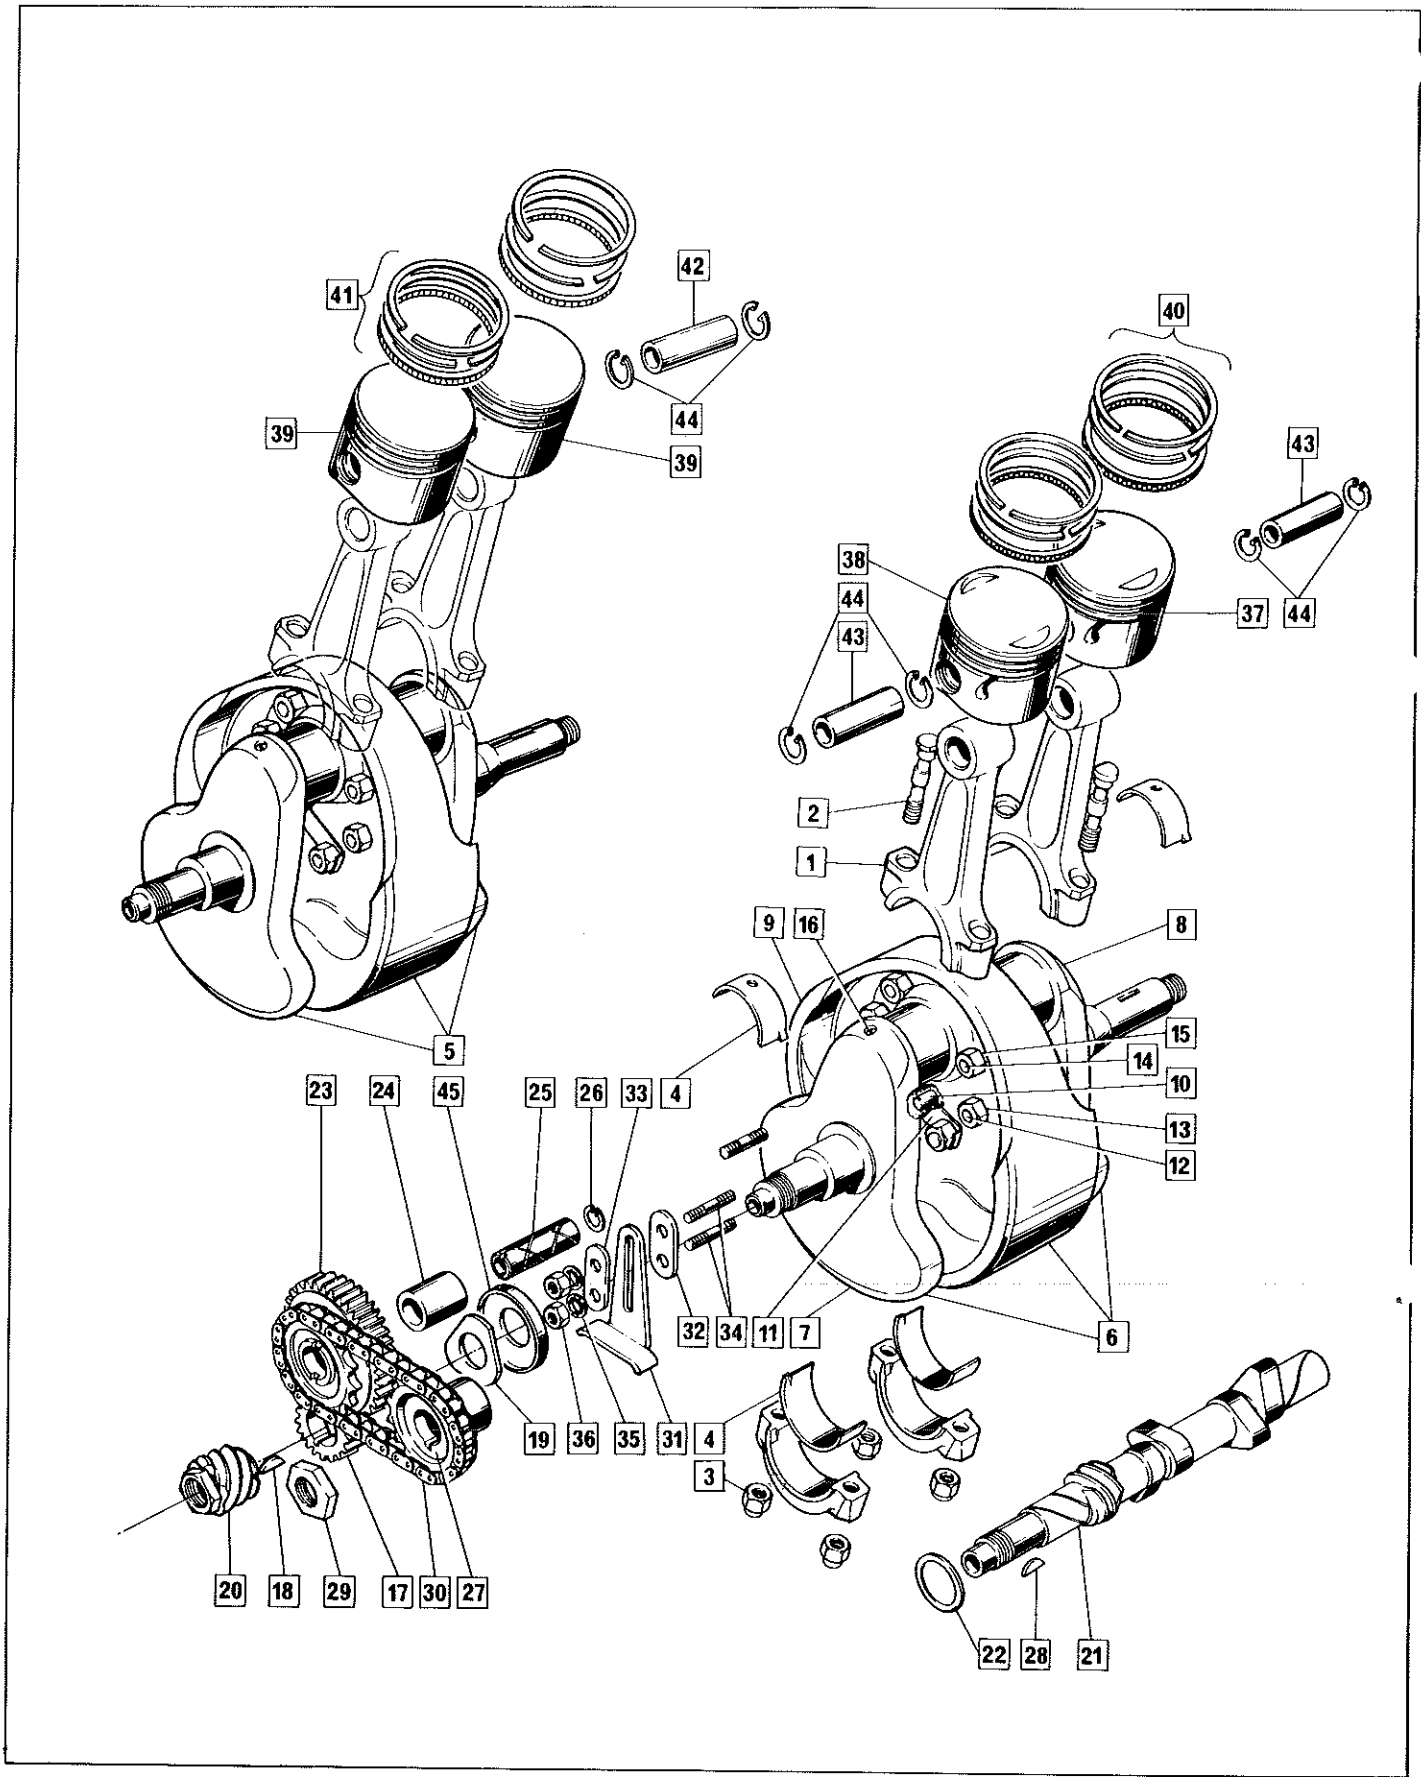

**Engine: Crankshaft, Connecting Rods, Pistons,
Camshaft, Timing Gear**

Engine: Crankshaft, Connecting Rods, Pistons, Camshaft, Timing Gear

Plate No.	Part No.	Description	Qty.	Bin No.	Price
1	NM.25369	Connecting Rod with Cap	2
2	NM.23254	Connecting Rod Bolt	4
3	NM.23253	Connecting Rod Self Locking Nut	4
4	064285	*† Big End Shell Set, Std.	2
5	064254	Crankshaft Assembled, 850 Only	1
6	063106	Crankshaft Assembled, 750 Only	1
7	NM.23262	Crank-cheek T.S., 750 Only	1
8	060542	Crank-cheek D.S., 750 Only	1
9	060731	Flywheel, 750 Only	1
10	NMT2105	Dowel	1
11	NM.2032	Nut Retaining Plate	2
12	064184	Crankshaft Stud	4
13	064160	Crankshaft Stud Nut	8
14	064185	Crankshaft Stud	2
15	064189	Crankshaft Stud Nut	4
16	NME4591	Crankshaft Oilway Screw	1
17	NMT2035	Timing Pinion	1
18	000572	Timing Pinion Key	1
19	NMT.2007	Timing Pinion Back Plate	1
20	NM.24732	Timing Pinion Nut (oil pump worm)	1
21	061084	Camshaft	1
22	061086	Camshaft Thrust Washer	2
23	061077	Intermediate Gear c/w Bush	1
24	061079	Intermediate Gear Bush	1
25	061078	Intermediate Gear Shaft	1
26	NM.17823	Intermediate Gear Shaft Circlip	1
27	061080	Camshaft Sprocket	1
28	000572	Camshaft Sprocket Key	1
29	NM.20732	Camshaft Sprocket Nut	1
30	NM.17806	Camshaft Chain	1
31	061094	Tensioner Slipper	1
32	NMT2218	Tensioner Backing Plate, Thin	1
33	NMT2218A	Tensioner Backing Plate, Thick	1
34	062665	Tensioner Stud	2
35	NM.18202	Tensioner Stud Washer	2
36	062692	Tensioner Stud Nut	2
37	063348	*Piston complete L.H., 750 Only	1
38	063349	*Piston complete R.H., 750 Only	1
39	063838	*Piston complete, 850 Only	2
40	R25830	*†Piston Ring Set, Std., 750 Only	2
41	R26640K	*†Piston Ring Set, Std., 850 Only	2
42	063842	Wrist Pin, 850 Only	2
43	060955	Wrist Pin, 750 Only	2
44	NM.23276	Circlip	2
45	NMT2008	Sealing Washer, timing side bearing	1