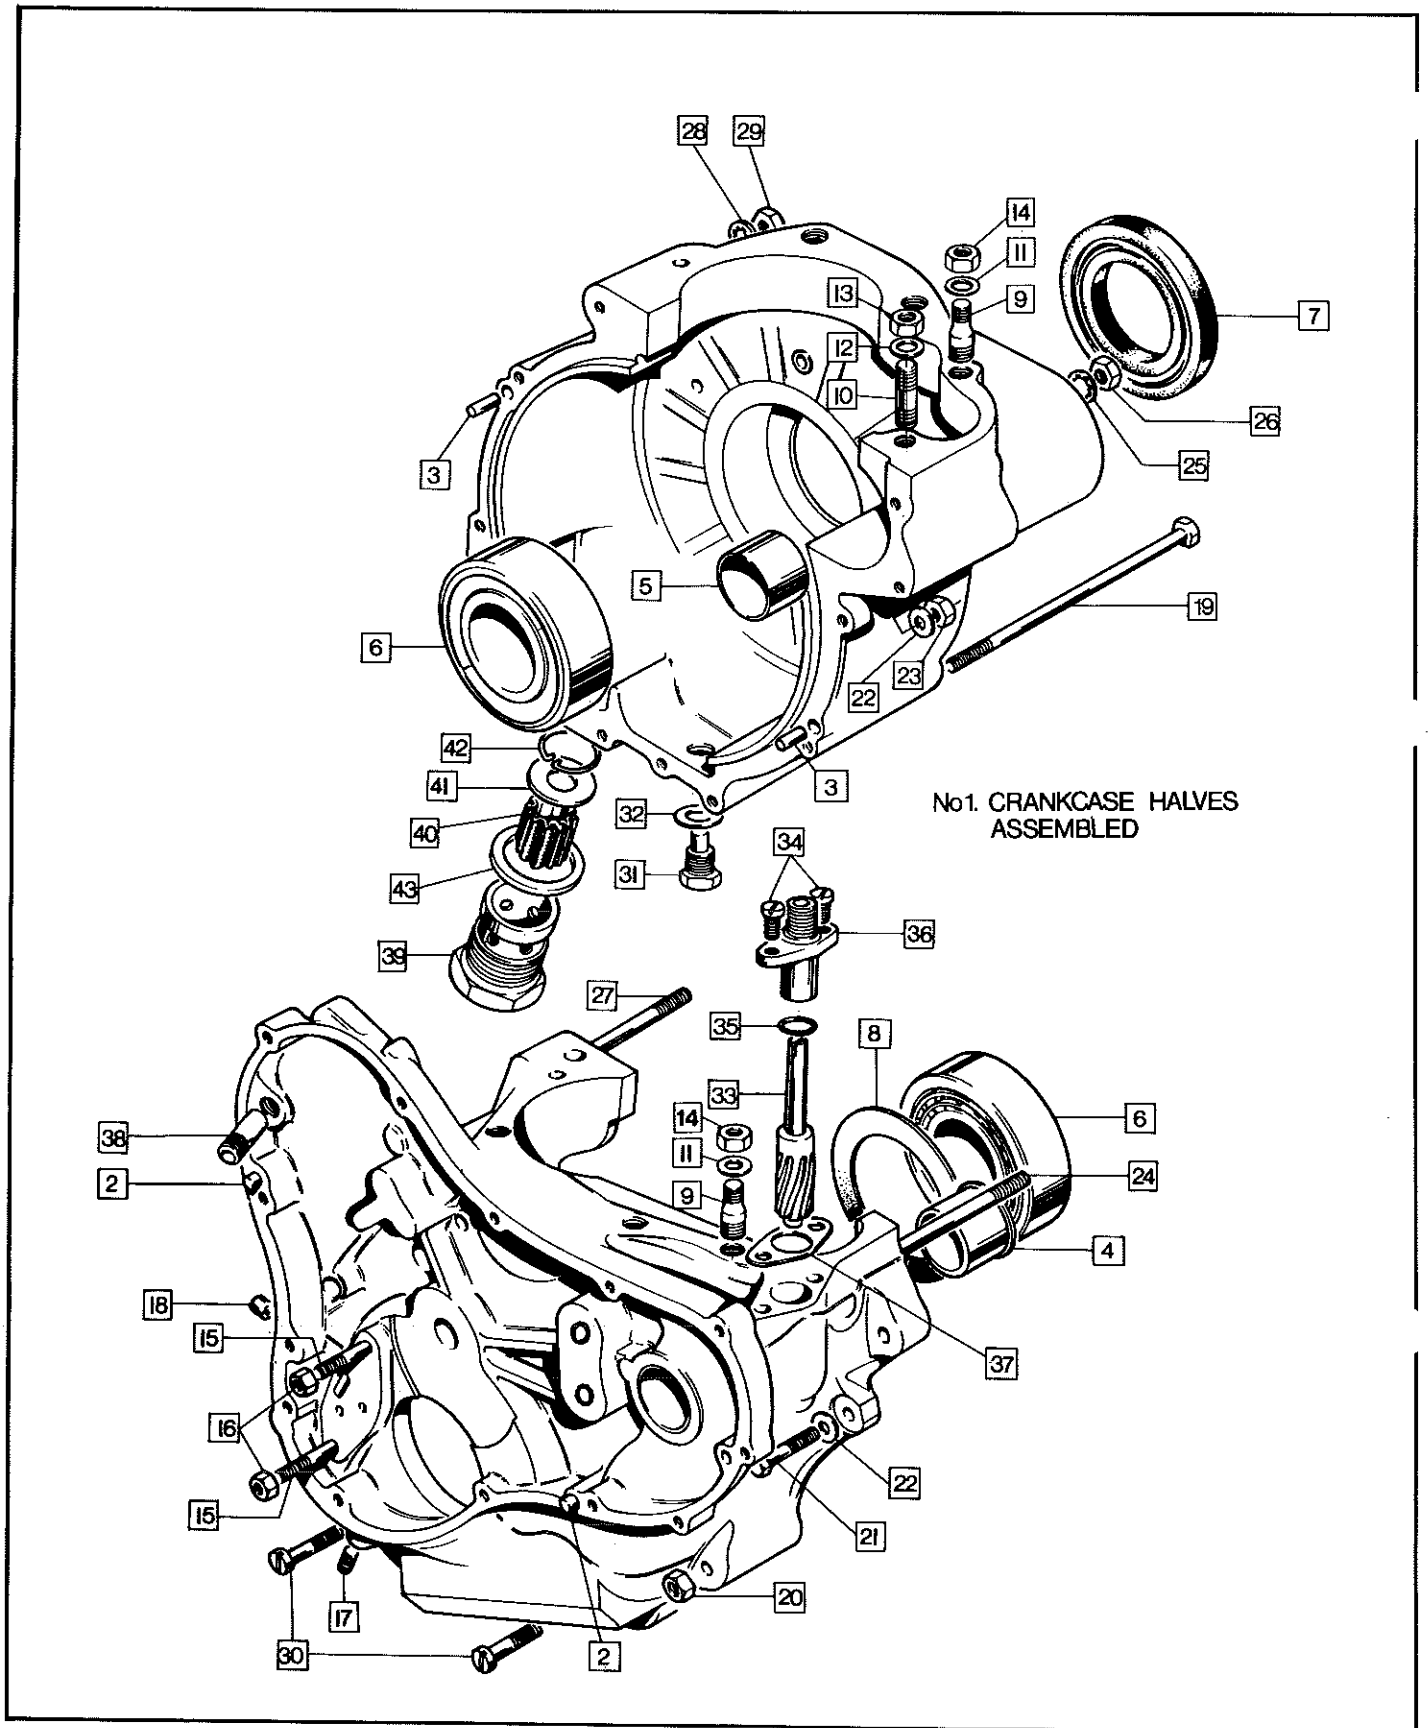

**Engine: Contact Breaker, Timing Cover,
Oil Pump, Oil Pressure Relief Valve**

Engine: Contact Breaker, Timing Cover, Oil Pump, Oil Pressure Relief Valve

Plate No.	Part No.	Description	Qty.	Bin No.	Price
1	061073	Timing Cover	1
2	061092	Timing Cover Gasket	1
3	062685	Timing Cover Screw Long	1
4	062686	Timing Cover Screw Medium	7
5	062687	Timing Cover Screw Short	4
6	NME4591	Timing Cover Oilway Plug	1
7	54425160	Contact Breaker Plate Assembly	1
8	60600271	Contact Points Set	2
9	54419220	Contact Breaker Eccentric Screw	2
10	54425656	Auto Advance Mechanism	1
11	54412229	Auto Advance Spring Set	1
12	060720	Contact Breaker Cam Bolt	1
13	NMT2221	Contact Breaker Cam Washer, Plain	1
14	015306	Contact Breaker Cam Washer, Spring	1
15	061281	Contact Breaker Fixing Screw	2
16	029984	Contact Breaker Fixing Screw Washer	2
17	061093	Contact Breaker Lead Seal	1
18	063609	Contact Breaker Oil Seal	1
19	061087	Contact Breaker Cover	1
20	061105	Contact Breaker Cover Screw	2
21	048023	Oil Seal (in timing cover)	1
22	048079	Oil Seal Circlip	1
23	063037	Oil Pump complete	1
24	NM.15512	Oil Pump Cover Screw	4
25	NM.24733	Oil Pump Worm Gear	1
26	062609	Oil Pump Worm Gear Key	1
27	063024	Oil Pump Worm Gear Nut	1
28	NMT272	Feed Bush Sealing Washer	1
29	NMT2059A	Oil Pressure Relief Valve Body	1
30	NMT2054	Oil Pressure Relief Piston	1
31	NMT2061	Oil Pressure Relief Spring	1
32	NM.15404	Oil Pressure Relief Shim	5
33	063448	Oil Pressure Relief Union Washer	1
34	NMT2057	Oil Pressure Relief Union Nut Washer	1
35	NMT2060	Oil Pressure Relief Body Nut	1
36	062168	Rocker Feed Pipe	1
37	NM.18101	Banjo Bolt	3
38	NMT1084	Fibre Washer	6
39	062447	Gasket	1