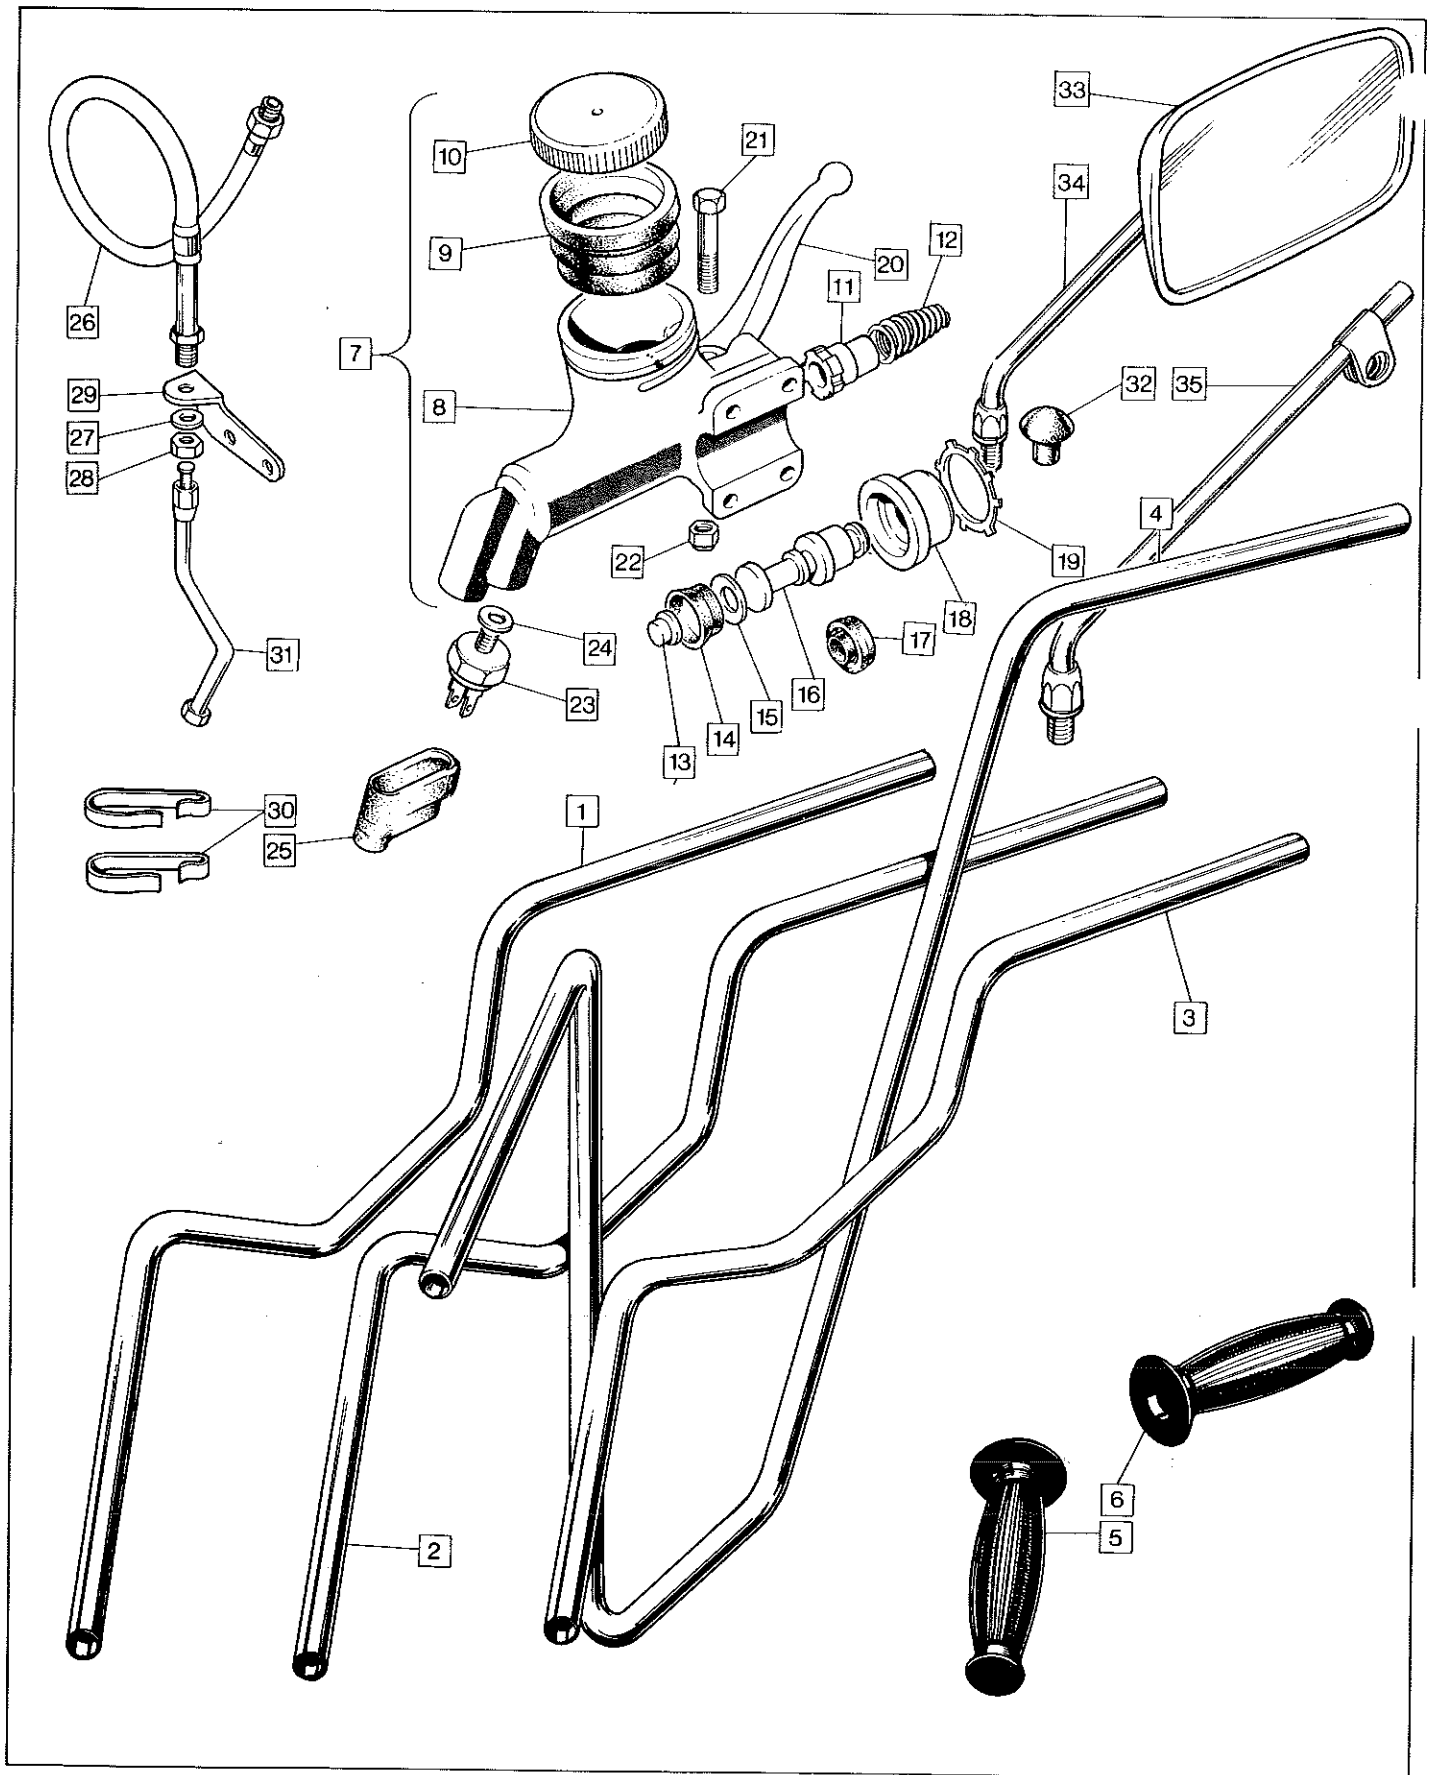

**Handlebars, Disc Brake Master Cylinder
and Hose Group**

Handlebars, Disc Brake Master Cylinder and Hose Group

22

Plate No.	Part No.	Description	Qty.	Bin No.	Price
		HANDLEBAR – FASTBACK, FASTBACK L.R., ROADSTER, INTERSTATE U.S.A.			
1	061046	Handlebar	1	.....	.....
		HANDLEBAR – INTERPOL			
2	062306	Handlebar	1	.....	.....
		HANDLEBAR – INTERSTATE (EUROPE)			
3	064123	Handlebar	1	.....	.....
		HANDLEBAR – HI-RIDER			
4	062599	Handlebar	1	.....	.....
		HANDLEBAR GRIPS			
5	061879	Dummy Grip	1	.....	.....
6	061830	Twistgrip Rubber	1	.....	.....
		DISC BRAKE MASTER CYLINDER			
7	064871	Master Cylinder Assembly complete	1	.....	.....
8	061939	Master Cylinder Body (not available separately)		.....	.....
9	061946	Bellows	1	.....	.....
10	061920	Cap	1	.....	.....
11	061944	Valve	1	.....	.....
12	061906	Spring	1	.....	.....
13	061972	Spreader	1	.....	.....
14	061942	Primary Cup	1	.....	.....
15	061943	Primary Cup Washer	1	.....	.....
16	061898	Piston	1	.....	.....
17	061945	Secondary Cup	1	.....	.....
18	061941	Boot	1	.....	.....
19	061947	Circlip	1	.....	.....
20	063241	Brake Lever	1	.....	.....
21	062184	Pivot Bolt	1	.....	.....
22	062240	Nut, Pivot Bolt	1	.....	.....
23	34619A	Brake Light Switch	1	.....	.....
24	063544	Washer, Brake Light Switch	1	.....	.....
25	062524	Switch Cover	1	.....	.....
		HYDRAULIC HOSE AND FITTINGS			
26	063508	Hose Assembly (23 in. long)	1	.....	.....
26	062707	Hose Assembly (25 in. long)	1	.....	.....
26	063507	Hose Assembly (28 in. long)	1	.....	.....
26	063541	Hose Assembly (31 in. long)	1	.....	.....
26	063540	Hose Assembly (34 in. long)	1	.....	.....
27	26634	Washer	1	.....	.....
28	26078	Nut	1	.....	.....
29	062706	Hose Support Bracket	1	.....	.....
30	063031	Pipe Clip	2	.....	.....
31	063899	Pipe Assembly	1	.....	.....
		BRAKE FLUID			
Not illus.	063111	Lockheed 329 Brake Fluid, 8 Imp. fl. oz. (.48 U.S. pints/.227 litres)	AR	.....	.....
Not illus.	064244	Master Cylinder Repair Kit	AR	.....	.....
		MIRROR AND FITTINGS			
32	063668	Blanking Plug (where mirror not fitted)	AR	.....	.....
33	064102	Mirror	AR	.....	.....
34	064103	Stem Roadster – Interstate	AR	.....	.....
35	064145	Stem Hi-Rider	AR	.....	.....