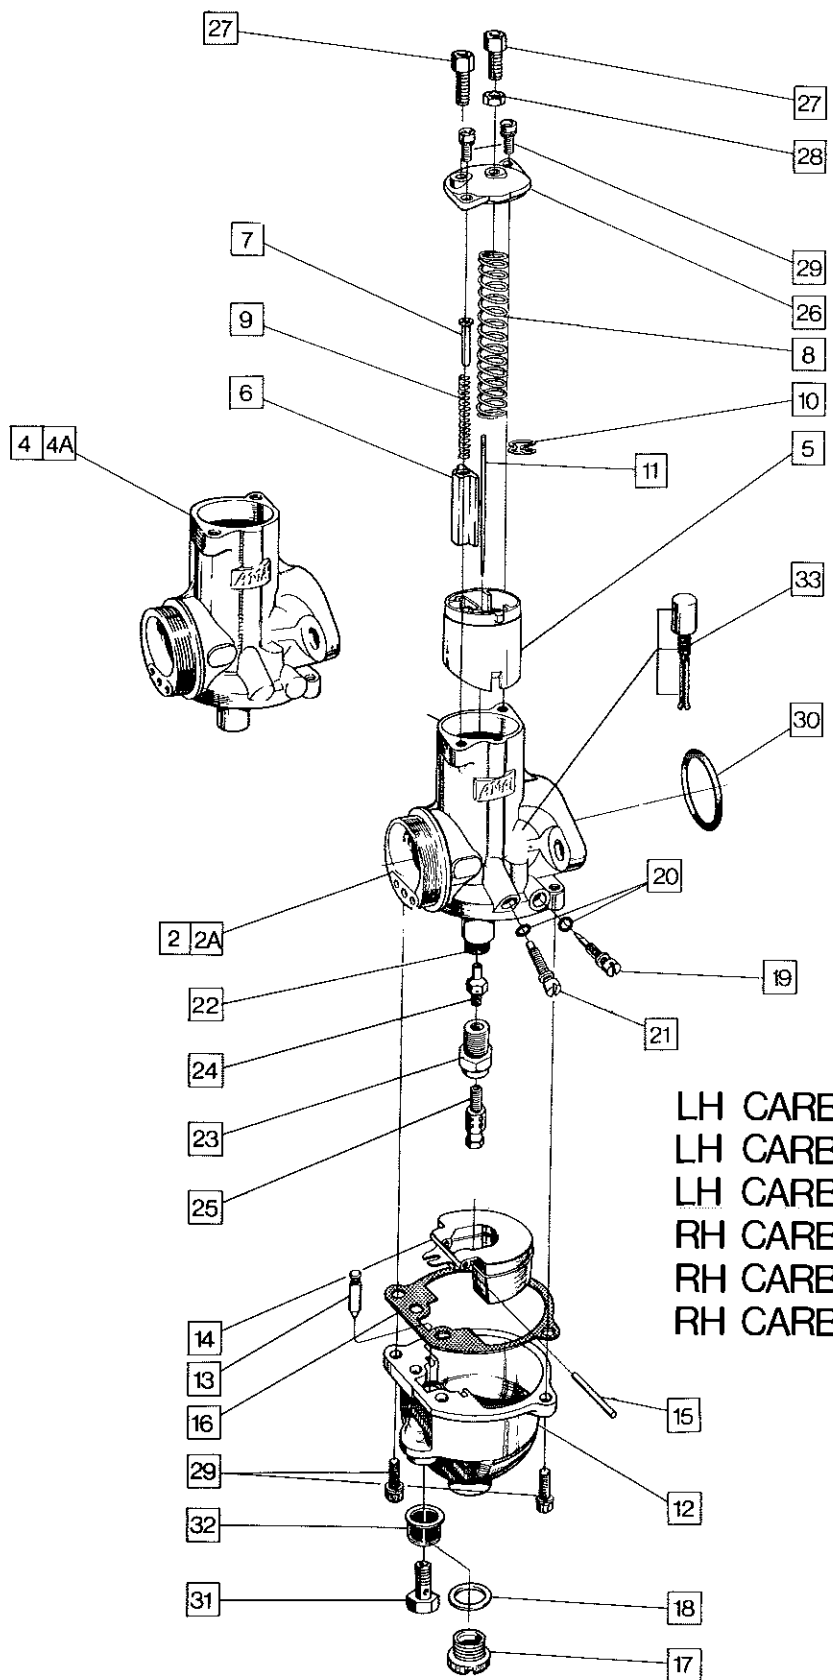

CLUTCH COMPLETE 40

Chaincases, Chains, Sprockets, Clutch, Alternator

Chaincases, Chains, Sprockets, Clutch, Alternator

Plate No.	Part No.	Description	Qty.	Bin No.	Price
1	060374	Chaincase Inner Half c/w Dowels	1
2	060769	Chaincase Oil Seal Disc	2
3	024145	Chaincase Dowel	2
4	012443	Chaincase Felt Seal	1
5	060711	Chaincase to Crankcase Gasket	1
6	062669	Chaincase Fixing Bolt	3
7	060395	Chaincase Fixing Bolt Washer	3
8	060376	Chaincase Centre Stud	1
9	000010	Chaincase Centre Stud Washer	2
10	060397	Chaincase Centre Stud Nut	1
11	060399	Chaincase Centre Stud Shim	AR
12	060386	Stator Stud	3
13	060377	Stator Stud Spacer	3
14	000011	Stator Stud Washer	3
15	060700	Stator Stud Nut	3
16	062585	Chaincase Outer Half with Timing Plate	1
17	060763	Ignition Indicator Plate	1
18	060663	Hammer Drive Screw	2
19	060388	Chain Inspection Cap	2
20	062581	Chain Inspection Cap 'O' Ring	2
21	060659	Timing Inspection Cap	1
22	062580	Timing Inspection Cap 'O' Ring	1
23	060398	Chaincase Band Rubber	1
24	060367	Chaincase Attachment Nut	1
25	060368	Chaincase Attachment Nut Washer	1
26	060383	Engine Sprocket	1
27	NME3682	Engine Sprocket Key	1
28	54212006	Rotor	1
29	47205A	Stator	1
30	060903	Alternator Grommet	1
31	060402	Rotor Spacer	1
32	060665	Rotor Shim .010"	AR
33	060664	Rotor Shim .036"	AR
34	NM.20948	Rotor Key	1
35	NM.24948	Rotor Washer	1
36	060387	Rotor Nut	1
37	060366	Front Chain (Primary)	1
38	062582	Chaincase Oil Level Plug	1
39	062583	Chaincase Oil Level 'O' Ring	1
40	064644	Clutch Complete (includes items 41-46, 49-52 inclusive)	1
41	062482	Clutch Sprocket c/w Backplate	1
42	063741	Clutch Friction Plate, Sintered Bronze	5
43	060746	Clutch Plain Plate	4
44	063768	Clutch Pressure Plate	1
45	063979	Clutch Centre	1
46	060770	Clutch Spring Plate with Centre	1
47	061179	Clutch Adjuster	1
48	060005	Clutch Adjuster Nut	1
49	060750	Clutch Bearing	1
50	060753	Clutch Bearing Inner Circlip	1
51	060754	Clutch Bearing Outer Circlip	1
52	060751	Clutch Spring Circlip	1
53	060752	Clutch Location Circlip	1
54	060747	Clutch Location Spacer	1
55	060894	Clutch Location Shim .036"	AR
56	060895	Clutch Location Shim .048"	AR
57	040373	Clutch Fixing Nut	1
58	063447	Clutch Fixing Nut Washer	1
59	017376	Rear Chain, 98 Links (for 19 tooth sprocket)	1
59A	064025	Rear Chain, 99 Links (for 21 tooth sprocket)	1
60	063459	Tab Washer	1