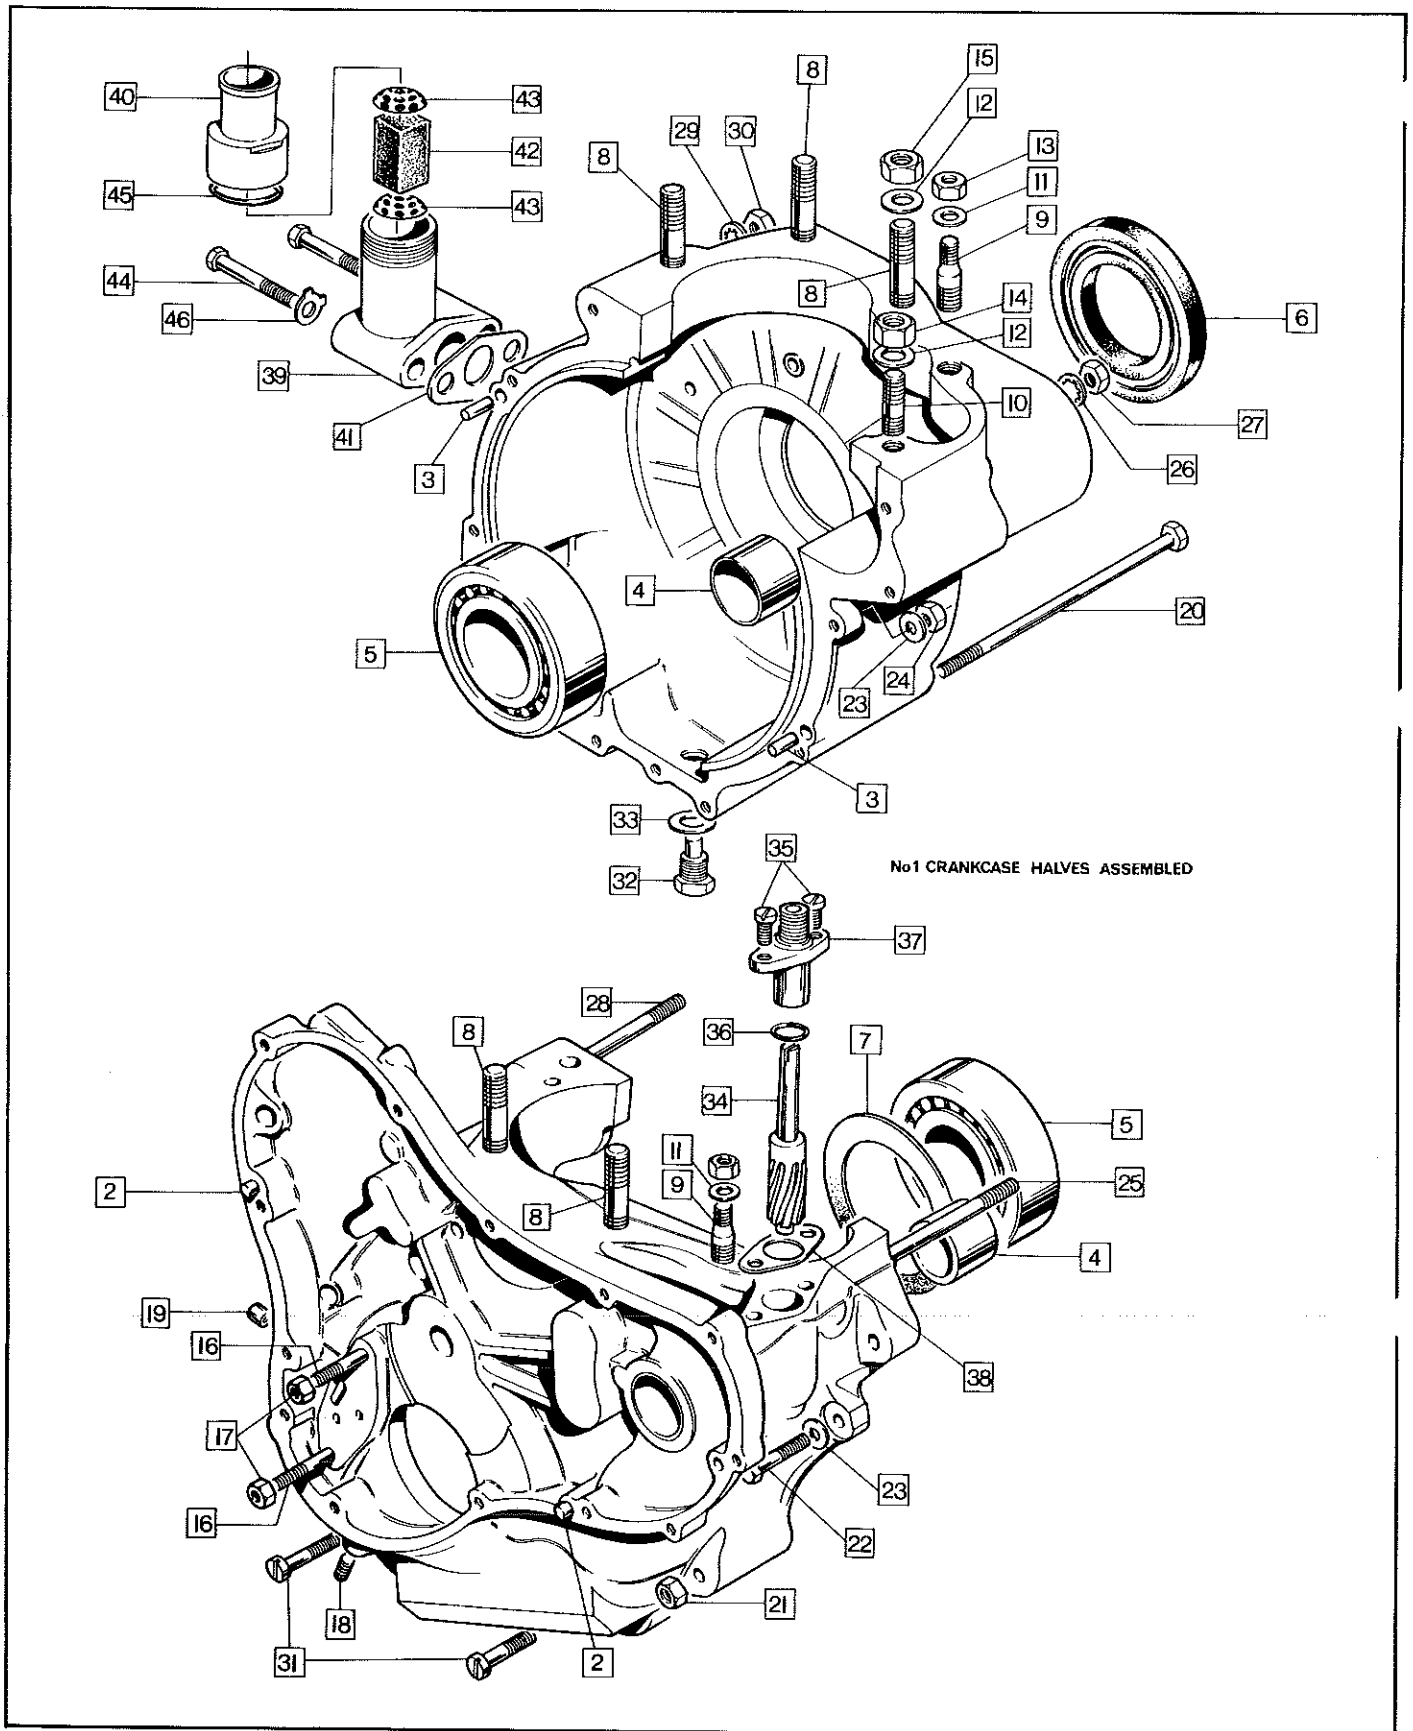

**750 Engine: Crankcases, Crankcase Breather,
Tachometer Drive**

750 Engine: Crankcases, Crankcase Breather, Tachometer Drive

6

Plate No.	Part No.	Description	Qty.	Bin No.	Price
1	063786	Crankcase Halves Assembled	1	.....	.....
2	NM.11790	Crankcase Dowel	2	.....	.....
3	062621	Crankcase Dowel	2	.....	.....
4	062600	Camshaft Bush	2	.....	.....
5	064118	Main Bearing	2	.....	.....
6	NMT2187	Main Bearing Oil Seal	1	.....	.....
7	NMT2196A	Main Bearing Shim	1	.....	.....
8	062639	Cylinder Stud	6	.....	.....
9	062640	Cylinder Stud Stepped	2	.....	.....
10	062639	Cylinder Stud Front	1	.....	.....
11	000011	Cylinder Stud Washer	2	.....	.....
12	NM.24252	Cylinder Stud Washer	6	.....	.....
13	062650	Cylinder Stud Nut	2	.....	.....
14	062651	Cylinder Stud Nut	1	.....	.....
15	062652	Cylinder Stud Nut	6	.....	.....
16	062664	Oil Pump Stud	2	.....	.....
17	060348	Oil Pump Stud Nut	2	.....	.....
18	062638	Grub Screw-oil Stop	1	.....	.....
19	NM.21287	Junction Block Dowel	1	.....	.....
20	062663	Crankcase Bolt, Long	1	.....	.....
21	060348	Crankcase Bolt Nut	1	.....	.....
22	062761	Crankcase Bolt, Short	1	.....	.....
23	30859	Crankcase Bolt Washer	2	.....	.....
24	060348	Crankcase Bolt Nut	1	.....	.....
25	062662	Crankcase Stud Top Front	1	.....	.....
26	NMT2221	Crankcase Stud Washer	1	.....	.....
27	26947	Crankcase Stud Nut	1	.....	.....
28	062661	Crankcase Stud Top, Rear	1	.....	.....
29	016213	Crankcase Stud Washer	1	.....	.....
30	21998	Crankcase Stud Nut	1	.....	.....
31	062685	Crankcase Screw, T.S. to D.S. at sump	2	.....	.....
32	064188	Sump Plug Magnetic	1	.....	.....
33	062624	Sump Plug Washer	1	.....	.....
34	061089	Gear Tachometer	1	.....	.....
35	062670	Screw	2	.....	.....
36	061282	'O' Ring	1	.....	.....
37	061090	Housing	1	.....	.....
38	063056	Gasket, Tachometer Housing	1	.....	.....
39	062620	Breather Body	1	.....	.....
40	062614	Cap	1	.....	.....
41	062618	Gasket	1	.....	.....
42	062615	Separator	1	.....	.....
43	063116	Retainer Disc	2	.....	.....
44	25614	Bolt	2	.....	.....
45	060448	'O' Ring	1	.....	.....
46	063418	Tab Washer	2	.....	.....