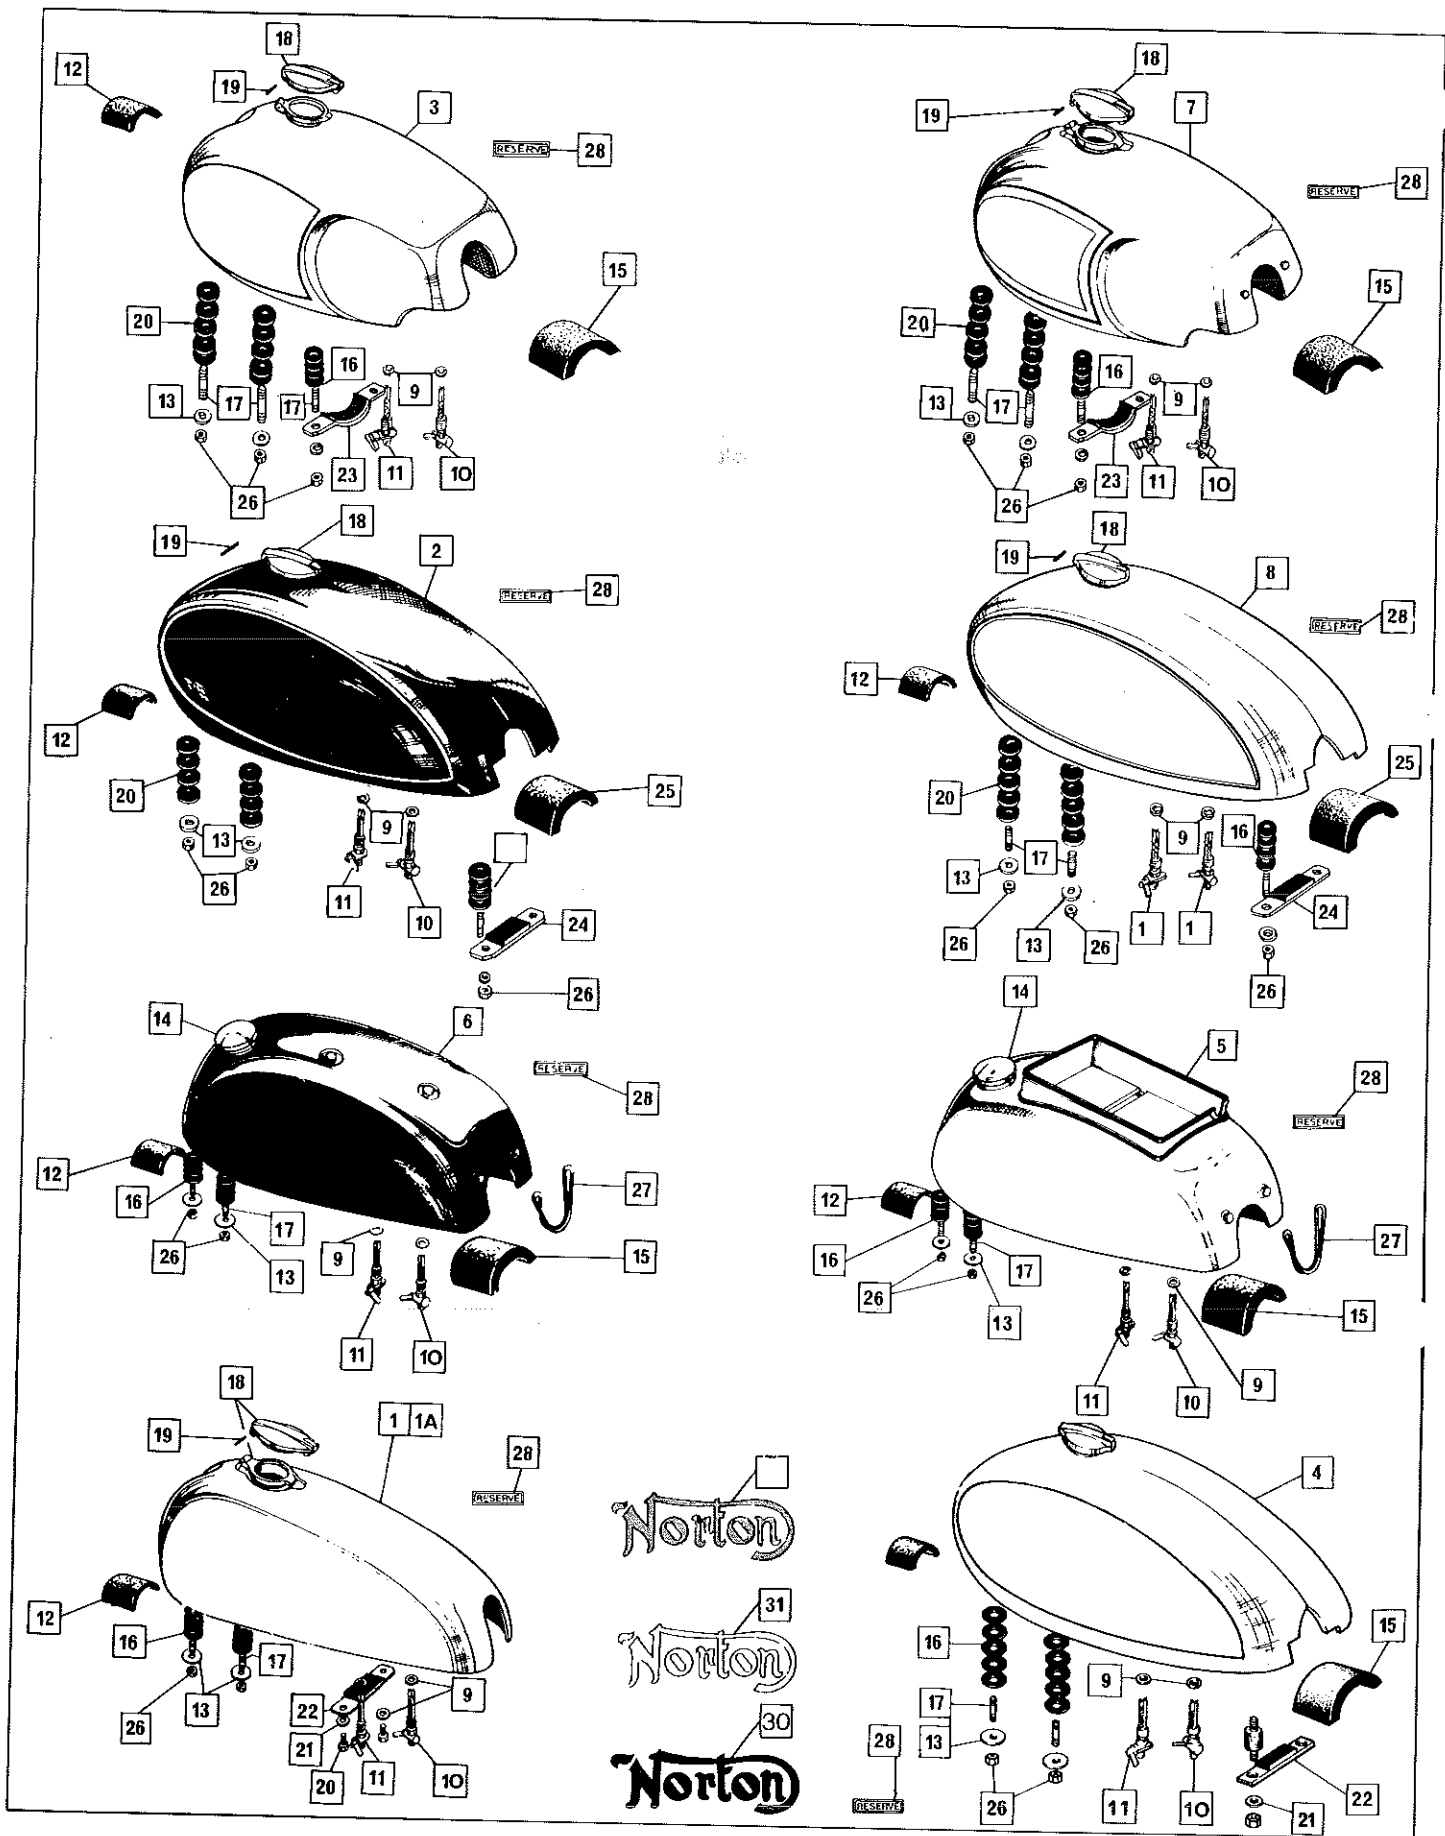

Fuel Tanks

Fuel Tanks **28**

Plate No.	Part No.	Description	Qty.	Bin No.	Price
HI-RIDER FUEL TANKS					
1	062371/06	750 Hi-Rider, Canary Yellow, no trim	1	.....	.....
1	062371/09	750 Hi-Rider, Black, no trim	1	.....	.....
1	062371/11	750 Hi-Rider, Tangerine, no trim	1	.....	.....
1	062371/092	850 Hi-Rider, Black, double line trim	1	.....	.....
ROADSTER FUEL TANKS					
3	062701/04	750 Roadster, Fireflake Royal Blue, no trim	1	.....	.....
3	062701/06	750 Roadster, Canary Yellow, no trim	1	.....	.....
3	062701/091	750 Roadster, Black, single line trim	1	.....	.....
3	062701/022	850 Roadster, Fireflake Golden Bronze, double line trim	1	.....	.....
3	062701/042	850 Roadster, Fireflake Royal Blue, double line trim	1	.....	.....
3	062701/092	850 Roadster, Black, double line trim	1	.....	.....
3	062701/152	850 Roadster, Candy Apple Red, double line trim	1	.....	.....
INTERSTATE FUEL TANKS					
4	063394/091	750 Interstate, Black, single line trim	1	.....	.....
4	063394/141	750 Interstate, Blue, single line trim	1	.....	.....
8	063394/092	850 Interstate, Black, double line trim	1	.....	.....
8	063394/142	850 Interstate, Blue, double line trim	1	.....	.....
8	063394/152	850 Interstate, Candy Apple Red, double line trim	1	.....	.....
INTERPOL FUEL TANKS					
5	061764/13	Interpol Tank (with radio recess), White	1	.....	.....
5	061764/09	Interpol Tank (with radio recess), Black	1	.....	.....
6	062224/13	Interpol Tank (with top pommels), White	1	.....	.....
6	062224/09	Interpol Tank (with top pommels), Black Interpol Tanks available in other colours to special order	1	.....	.....
FUEL TANK FITTINGS					
9	000183	Tap Washer	2	.....	.....
10	031746	Tap, Reserve	1	.....	.....
11	033155	Tap	1	.....	.....
12	026359	Thin Rubber	1	.....	.....
13	014999	Washer	2	.....	.....
14	013325	Filler Cap — Interpol Only	1	.....	.....
15	062567	Thick Rubber	1	.....	.....
16	060648	Rubber	8 or 12	.....	.....
17	063215	Stud	2	.....	.....
18	060681	Filler Cap — all except Interpol	1	.....	.....
19	060882	Pin, Filler Cap — all except Interpol	1	.....	.....
20	060359	Rear Bolt	2	.....	.....
21	000011	Washer	2	.....	.....
22	062367	Strap — Hi-Rider	1	.....	.....
23	063121	Strap — Steel Roadster Tanks	1	.....	.....
24	063239	Strap — Interstate	1	.....	.....
25	063204	Thick Rubber — Interstate	1	.....	.....
26	060797	Nut, Nyloc	2 or 4	.....	.....
27	060498	Ring, Tank Fixing Interpol	2	.....	.....
TRANSFERS					
28	009195	"Reserve"	1	.....	.....
29	062931	"NORTON" Gold	2	.....	.....
30	062930	"NORTON" Black	2	.....	.....
31	063179	"NORTON" Silver	2	.....	.....