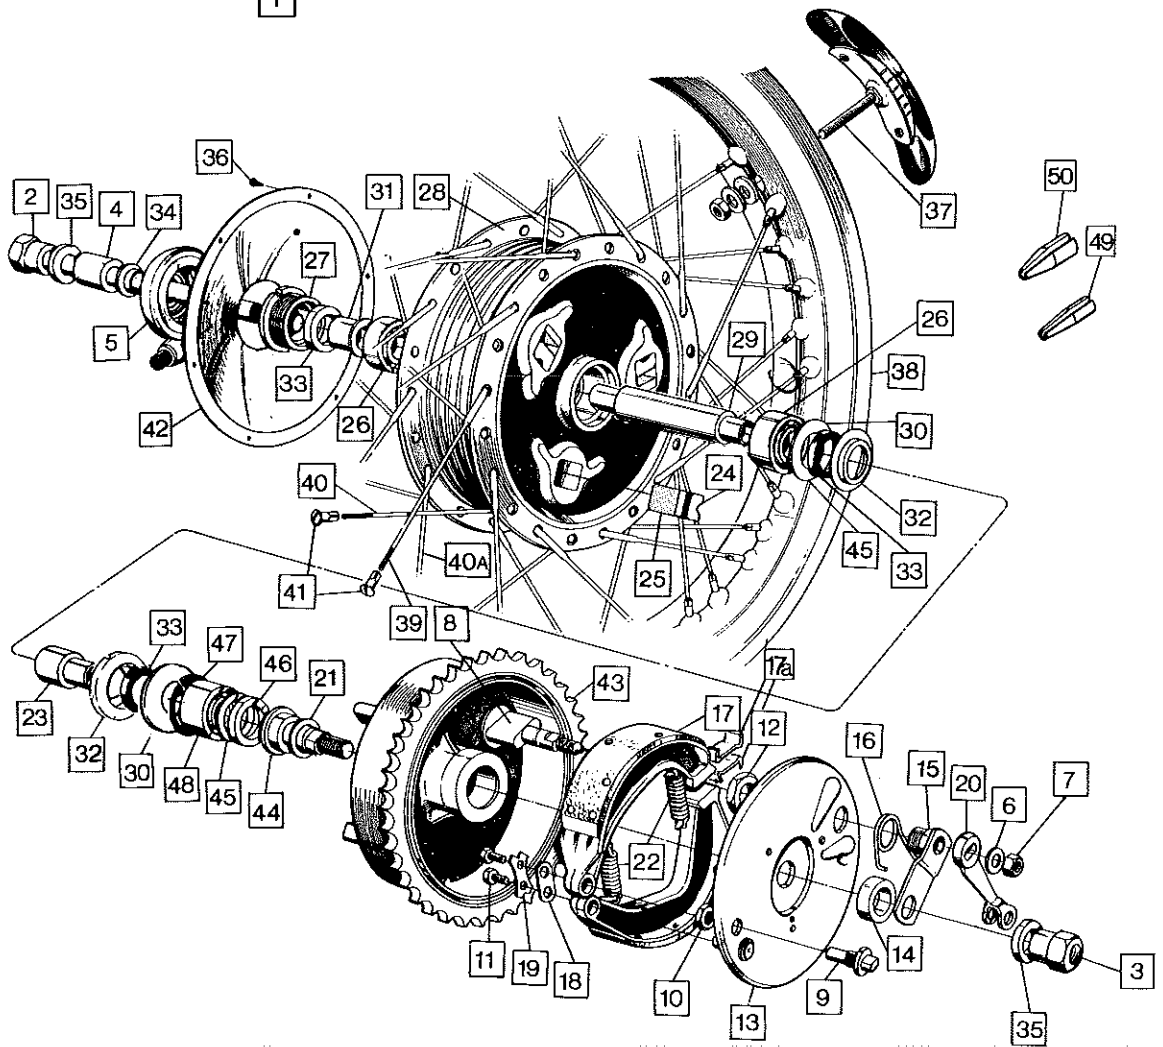

RIM AND HUB ASSEMBLY

1

Rear Wheel

Rear Wheel **20**

Plate No.	Part No.	Description	Qty.	Bin No.	Price
1	062079	Rim and Hub Assembly, c/w Bearings, Seals, etc.	1	.....	.....
2	060289	Wheel Axle	1	.....	.....
3	060292	Wheel Axle Nut	1	.....	.....
4	060324	Axle Spacer	1	.....	.....
5	060627	Speedometer Gearbox	1	.....	.....
6	000010	Washer	1	.....	.....
7	060029	Nut	1	.....	.....
8	060314	Brake Cam	1	.....	.....
9	060325	Torque Stop Pin	1	.....	.....
10	060326	Torque Stop Pin Nut	1	.....	.....
11	060327	Bolt	2	.....	.....
12	060329	Cam Bearing Nut	1	.....	.....
13	060332	Cover Plate Assembled	1	.....	.....
Not illus.	061583	Brake Plate complete with Brake Parts	1	.....	.....
14	060334	Cover Plate Outer Spacer	1	.....	.....
15	060701	Bearing Cam and Stay	1	.....	.....
16	060704	Lever Return Spring	1	.....	.....
17	063417	Brake Shoe c/w Lining	2	.....	.....
17A	060013	Brake Shoe Slipper	2	.....	.....
18	NM.14454	Plate	1	.....	.....
19	NM.14506	Washer	1	.....	.....
20	NM.19765	Lever	1	.....	.....
21	NM E5276	Washer	AR	.....	.....
22	NM E5832	Spring	2	.....	.....
23	062070	Left Hand Bearing Spacer	1	.....	.....
24	062074	Cush Drive Buffer (Thick)	3	.....	.....
25	062075	Cush Drive Buffer (Thin)	3	.....	.....
26	040100	Bearing	2	.....	.....
27	060317	Lockring	1	.....	.....
28	062063	Hub Shell	1	.....	.....
29	062069	Inner Bearing Spacer	1	.....	.....
30	062071	Felt Retaining Washer	2	.....	.....
31	NM.18234	Spacer	1	.....	.....
32	063012	Dished Washer	2	.....	.....
33	NM E6885	Seal	3	.....	.....
34	NM.13270	Spacer - Speedomer Gearbox	1	.....	.....
35	NM.19266	Washer, Spindle	2	.....	.....
36	NM.2510C	Disc Screw	6	.....	.....
37	017060	Security Bolt	1	.....	.....
38	NM.18350	Rim WM2 - 19	1	.....	.....
39	NM.20063	Spoke	20	.....	.....
40	NM.20061	Spoke, Inner L.H.	10	.....	.....
40A	062527	Spoke, Inner R.H.	10	.....	.....
41	021693	Nipple	40	.....	.....
42	062082	Rear Hub Disc	1	.....	.....
43	062764	Brake Drum	1	.....	.....
44	062067	Dummy Axle	1	.....	.....
45	062072	Felt Retaining Washer	1	.....	.....
46	062889	Felt Seal	1	.....	.....
47	062090	Circlip	1	.....	.....
48	NM.17721	Bearing	1	.....	.....
49	064617	Balance Weight, 17 grammes	AR	.....	.....
50	064619	Balance Weight, 25 grammes	AR	.....	.....