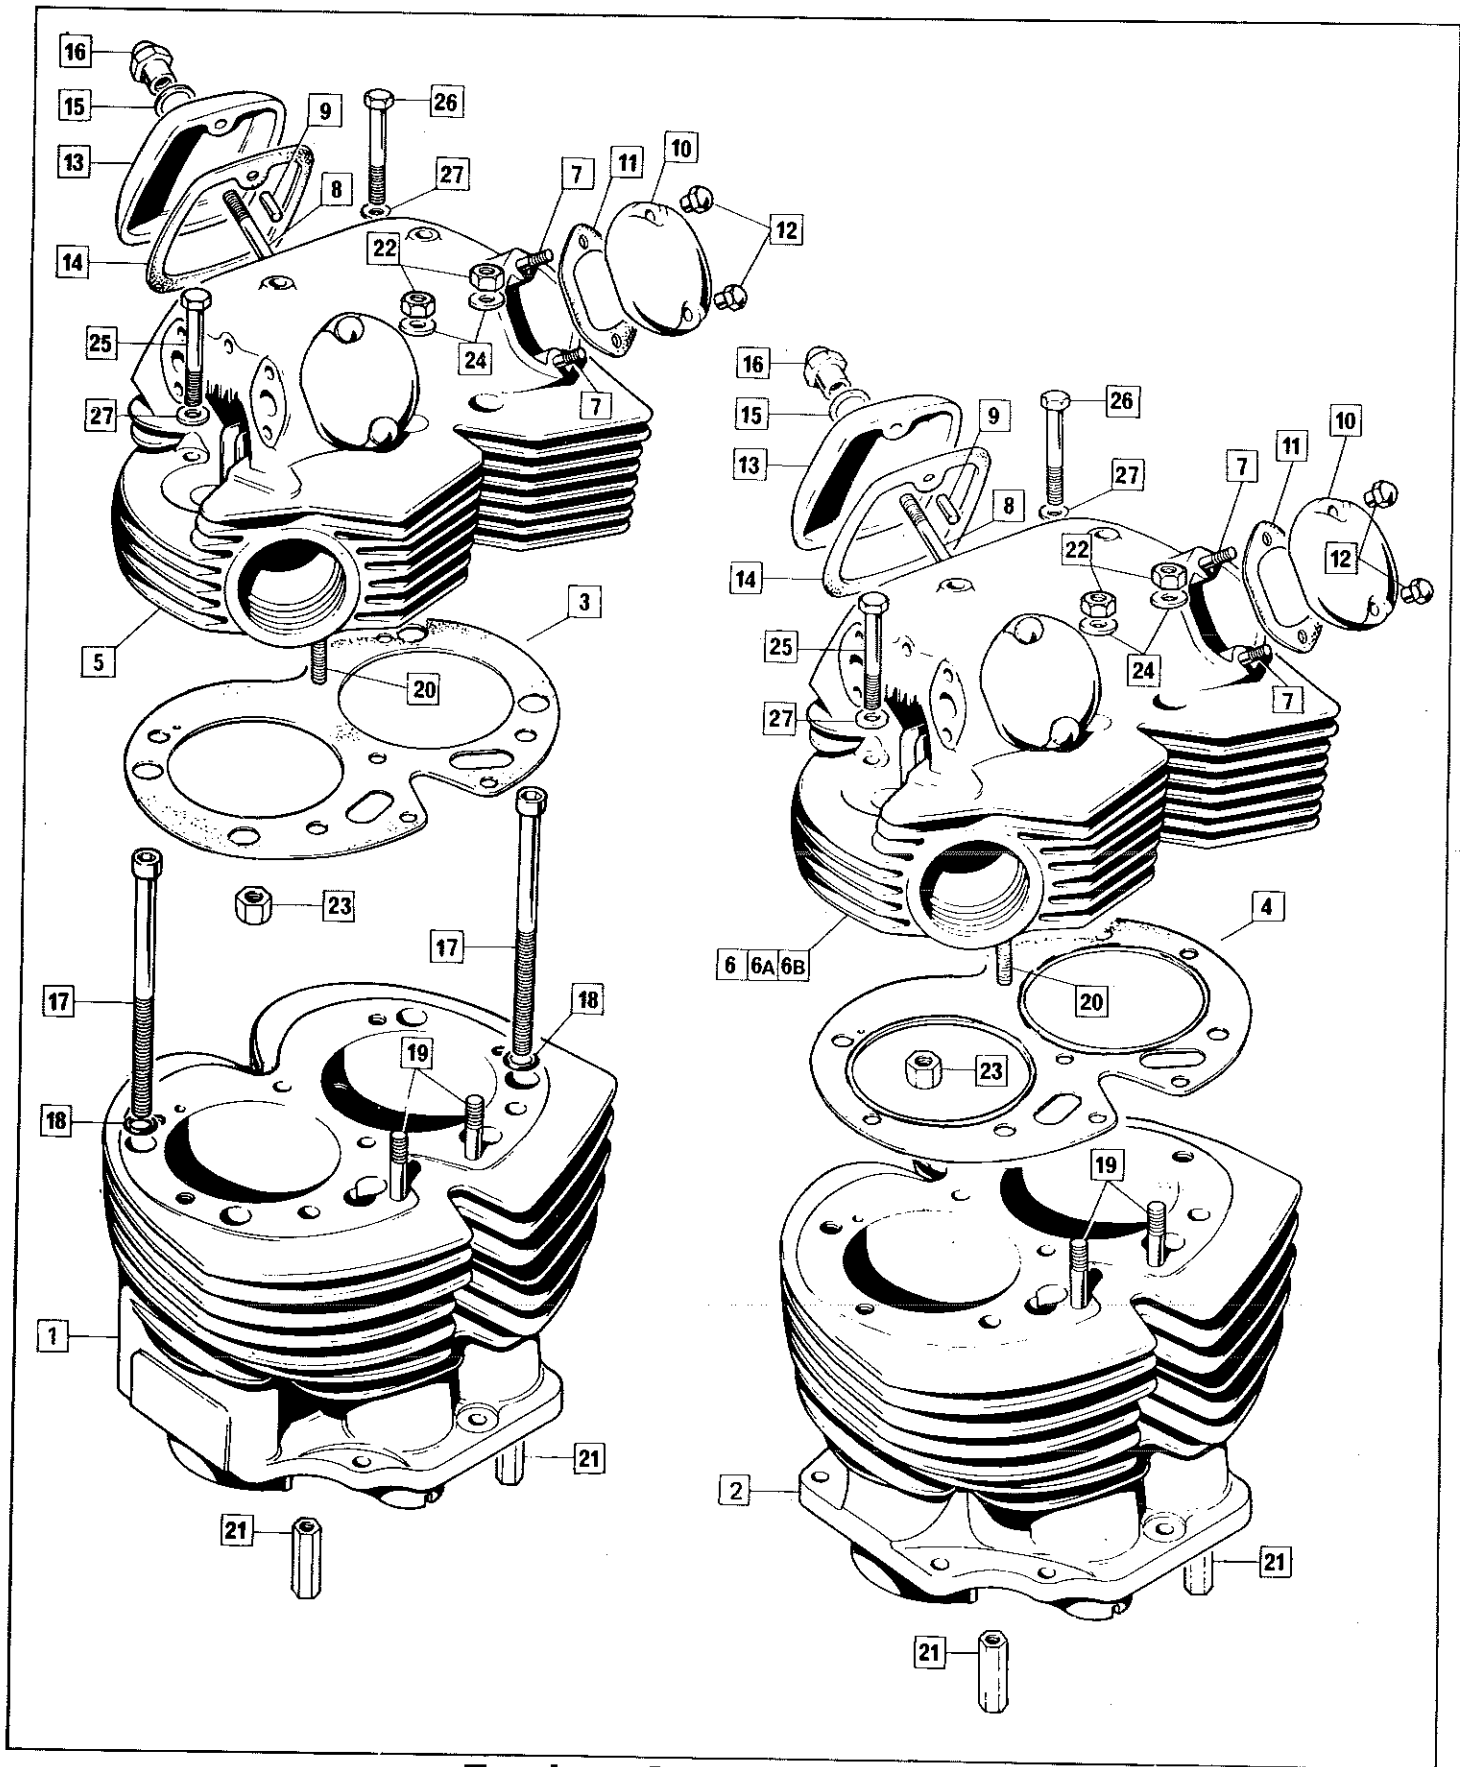

**Engine: Cylinder, Cylinder Head
750 and 850**

Engine: Cylinder, Cylinder Head 750 and 850

Plate No.	Part No.	Description	Qty.	Bin No.	Price
1	063823	Cylinder 850	1	.....	.....
2	061705	Cylinder 750	1	.....	.....
3	065051	Cylinder Head Gasket 850 (eyeletted)	1	.....	.....
4	063844	Cylinder Head Gasket 750 (eyeletted)	1	.....	.....
5	064038	Cylinder Head 850	1	.....	.....
6	060988	Cylinder Head 750 30 mm. Low Compression (marked RH1)	1	.....	.....
6A	064097	Cylinder Head 750 32 mm. High Compression (marked RH6)	1	.....	.....
6B	064048	Cylinder Head 750 32 mm. Low Compression (marked RH5)	1	.....	.....
7	NMT2252	Rocker Cover Stud – Front	4	.....	.....
8	NM18033	Rocker Cover Stud – Rear	1	.....	.....
9	000579	Rocker Cover Dowel	1	.....	.....
10	NM18093A	Rocker Cover Front	2	.....	.....
11	NMT2088	Rocker Cover Gasket – Front	2	.....	.....
12	NMT2085	Rocker Cover Nut – Front	4	.....	.....
13	NM18094A	Rocker Cover Rear	1	.....	.....
14	NMT2084	Rocker Cover Gasket – Rear	1	.....	.....
15	NMT2082	Rocker Cover Stud Washer	1	.....	.....
16	NMT2162	Rocker Cover Stud Nut – Rear	1	.....	.....
17	063085	Cylinder Through-Bolt (850 only)	4	.....	.....
18	064147	Washer (850 only)	4	.....	.....
19	NMT2161	Cylinder Head/Barrel Stud	2	.....	.....
20	NM24389	Cylinder Head/Barrel Stud	3	.....	.....
21	063192	Cylinder Head/Barrel Stud Nut	2	.....	.....
22	NMT2017	Cylinder Head/Barrel Stud Nut	2	.....	.....
23	NM24250	Cylinder Head/Barrel Stud Nut	1	.....	.....
24	000011	Cylinder Head/Barrel Stud Washer	2	.....	.....
25	060401	Cylinder Head/Barrel Bolt	4	.....	.....
26	NM25313	Cylinder Head/Barrel Bolt Short	1	.....	.....
27	016213	Cylinder Head/Barrel Bolt Washer	5	.....	.....