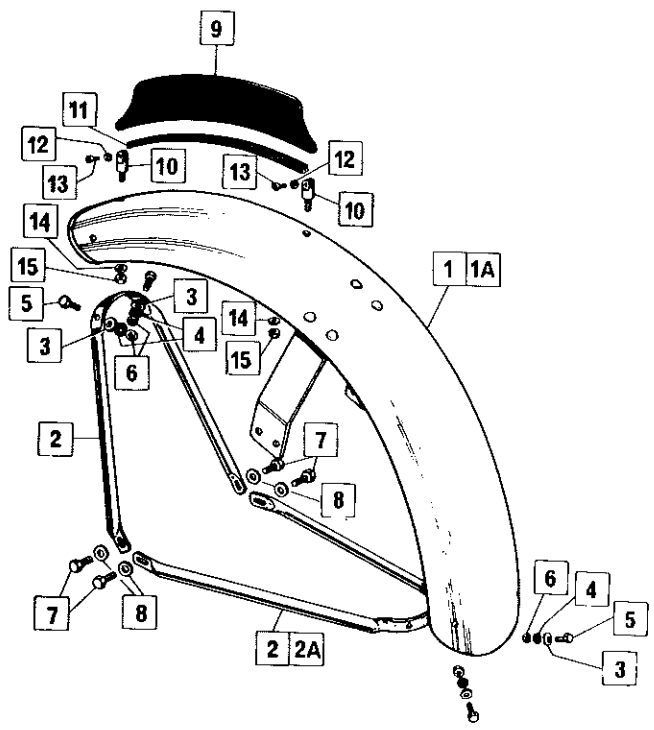

Front Fender, Number Plate and Seats

Front Fender, Number Plate and Seats **26**

Plate No.	Part No.	Description	Qty.	Bin No.	Price
FRONT FENDER – INTERSTATE ROADSTER, HI-RIDER, BLACK INTERPOL					
1	063175	Front Fender, Stainless Steel	1	.....	.....
2	062323/1	Fender Stay	2	.....	.....
FRONT FENDER – WHITE INTERPOL					
1A	062328/13	Front Fender, painted	1	.....	.....
2A	062323/13	Fender Stay	2	.....	.....
FENDER FITTINGS – COMMON TO ALL MODELS					
3	000039	Plain Washer	8	.....	.....
4	000190	Serrated Washer	4	.....	.....
5	060677	Bolt	4	.....	.....
6	060678	Nut	4	.....	.....
7	060357	Bolt	4	.....	.....
8	000011	Plain Washer	4	.....	.....
FRONT NUMBER PLATE (For certain markets as required)					
9	011835	Number Plate	1	.....	.....
10	011836	Stanchion	2	.....	.....
11	NM.18755	Bead	1	.....	.....
12	NMT2221	Washer	2	.....	.....
13	000861	Screw	2	.....	.....
14	000012	Washer	2	.....	.....
15	000005	Nut	1	.....	.....
SEATS					
16	063676	Seat – Roadster	1	.....	.....
17	061770	Seat – Interpol	1	.....	.....
18	063859	Seat – Hi-Rider	1	.....	.....
19	063677	Seat Interstate	1	.....	.....
20	NM.21852	Seat Buffer	AR	.....	.....
GRAB RAILS					
21	064088	Grab Rail Hi-Rider	1	.....	.....
22	062379	Clip Hi-Rider Only	2	.....	.....
23	NM.25592	Washer	4	.....	.....
24	0700117	Bolt	4	.....	.....
25	063632	Grab Rail – Interstate	1	.....	.....
26	063819	Grab Rail – Roadster	1	.....	.....
27	063641	Clip, Interstate/Roadster	4	.....	.....
28	30858	Washer	4	.....	.....
	064979	Grab Rail Kit to add grab rail to all previous Roadster and Interstate models. (Rail included)	1	.....	.....