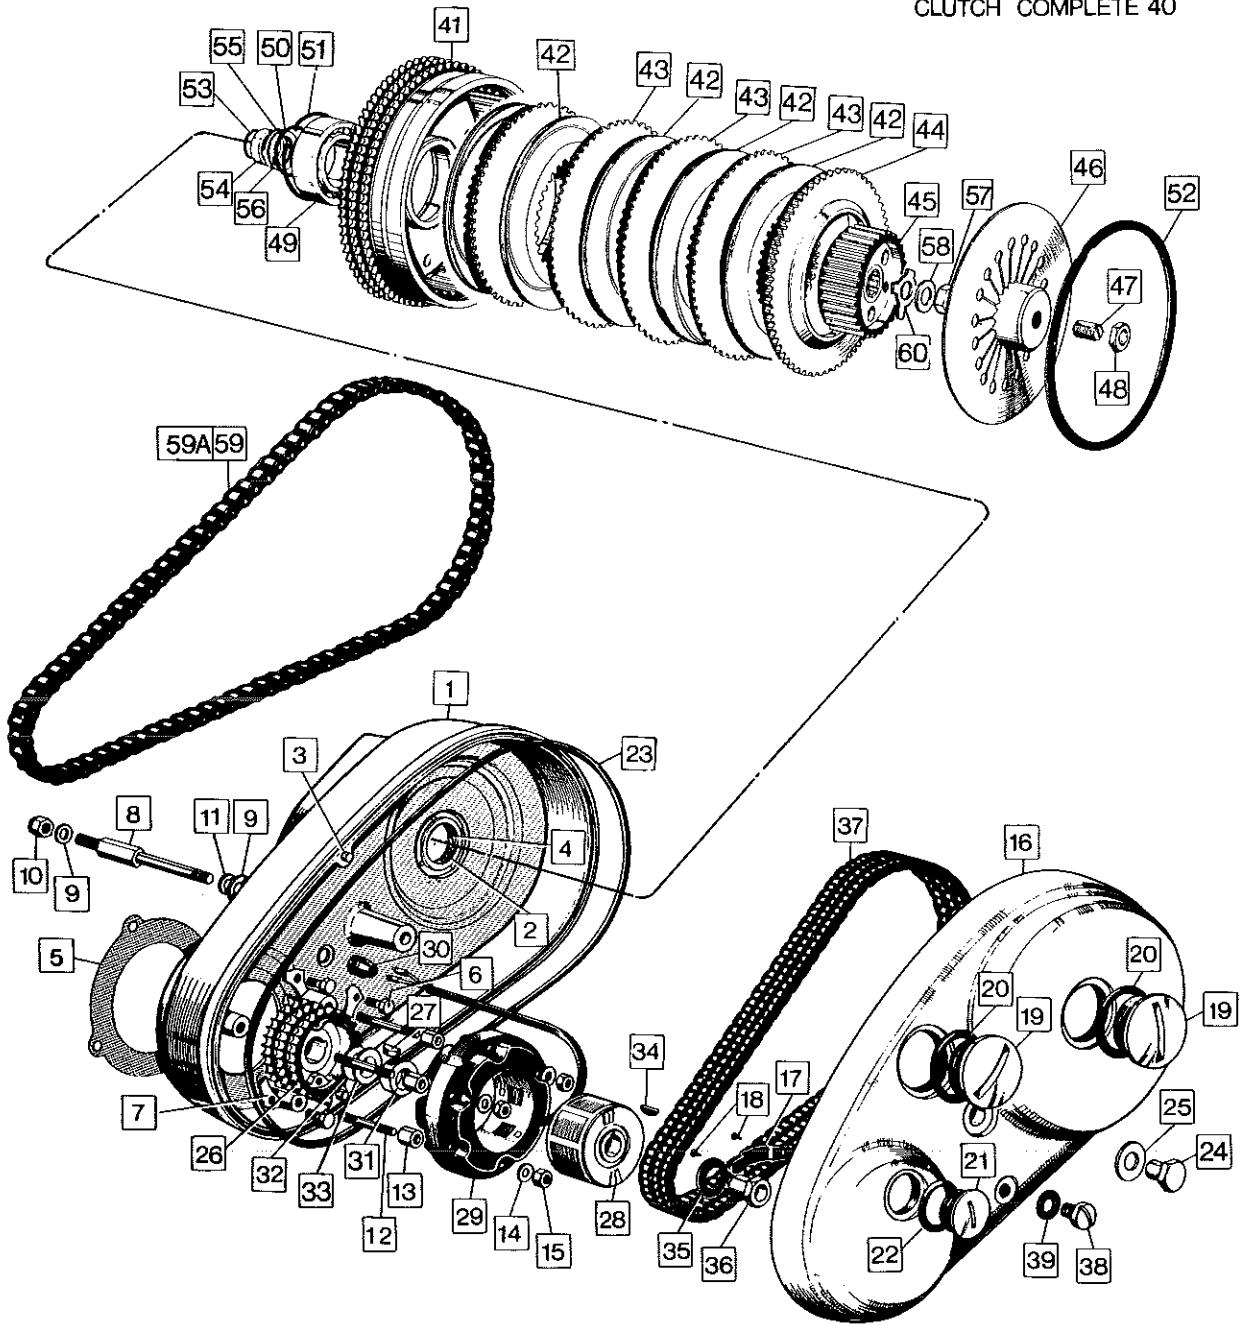

CLUTCH COMPLETE 40

Chaincases, Chains, Sprockets, Clutch, Alternator

Chaincases, Chains, Sprockets, Clutch, Alternator

Plate No.	Part No.	Description	Qty.	Bin No.	Price
1	060374	Chaincase Inner Half c/w Dowels	1	.....	.....
2	060769	Chaincase Oil Seal Disc	2	.....	.....
3	024145	Chaincase Dowel	2	.....	.....
4	012443	Chaincase Felt Seal	1	.....	.....
5	060711	Chaincase to Crankcase Gasket	1	.....	.....
6	062669	Chaincase Fixing Bolt	3	.....	.....
7	060395	Chaincase Fixing Bolt Washer	3	.....	.....
8	060376	Chaincase Centre Stud	1	.....	.....
9	000010	Chaincase Centre Stud Washer	2	.....	.....
10	060397	Chaincase Centre Stud Nut	1	.....	.....
11	060399	Chaincase Centre Stud Shim	AR	.....	.....
12	060386	Stator Stud	3	.....	.....
13	060377	Stator Stud Spacer	3	.....	.....
14	000011	Stator Stud Washer	3	.....	.....
15	060700	Stator Stud Nut	3	.....	.....
16	062585	Chaincase Outer Half with Timing Plate	1	.....	.....
17	060763	Ignition Indicator Plate	1	.....	.....
18	060663	Hammer Drive Screw	2	.....	.....
19	060388	Chain Inspection Cap	2	.....	.....
20	062581	Chain Inspection Cap 'O' Ring	2	.....	.....
21	060659	Timing Inspection Cap	1	.....	.....
22	062580	Timing Inspection Cap 'O' Ring	1	.....	.....
23	060398	Chaincase Band Rubber	1	.....	.....
24	060367	Chaincase Attachment Nut	1	.....	.....
25	060368	Chaincase Attachment Nut Washer	1	.....	.....
26	060383	Engine Sprocket	1	.....	.....
27	NME3682	Engine Sprocket Key	1	.....	.....
28	54212006	Rotor	1	.....	.....
29	47205A	Stator	1	.....	.....
30	060903	Alternator Grommet	1	.....	.....
31	060402	Rotor Spacer	1	.....	.....
32	060665	Rotor Shim .010"	AR	.....	.....
33	060664	Rotor Shim .036"	AR	.....	.....
34	NM.20948	Rotor Key	1	.....	.....
35	NM.24948	Rotor Washer	1	.....	.....
36	060387	Rotor Nut	1	.....	.....
37	060366	Front Chain (Primary)	1	.....	.....
38	062582	Chaincase Oil Level Plug	1	.....	.....
39	062583	Chaincase Oil Level 'O' Ring	1	.....	.....
40	064644	Clutch Complete (includes items 41-46, 49-52 inclusive)	1	.....	.....
41	062482	Clutch Sprocket c/w Backplate	1	.....	.....
42	063741	Clutch Friction Plate, Sintered Bronze	5	.....	.....
43	060746	Clutch Plain Plate	4	.....	.....
44	063768	Clutch Pressure Plate	1	.....	.....
45	063979	Clutch Centre	1	.....	.....
46	060770	Clutch Spring Plate with Centre	1	.....	.....
47	061179	Clutch Adjuster	1	.....	.....
48	060005	Clutch Adjuster Nut	1	.....	.....
49	060750	Clutch Bearing	1	.....	.....
50	060753	Clutch Bearing Inner Circlip	1	.....	.....
51	060754	Clutch Bearing Outer Circlip	1	.....	.....
52	060751	Clutch Spring Circlip	1	.....	.....
53	060752	Clutch Location Circlip	1	.....	.....
54	060747	Clutch Location Spacer	1	.....	.....
55	060894	Clutch Location Shim .036"	AR	.....	.....
56	060895	Clutch Location Shim .048"	AR	.....	.....
57	040373	Clutch Fixing Nut	1	.....	.....
58	063447	Clutch Fixing Nut Washer	1	.....	.....
59	017376	Rear Chain, 98 Links (for 19 tooth sprocket)	1	.....	.....
59A	064025	Rear Chain, 99 Links (for 21 tooth sprocket)	1	.....	.....
60	063459	Tab Washer	1	.....	.....