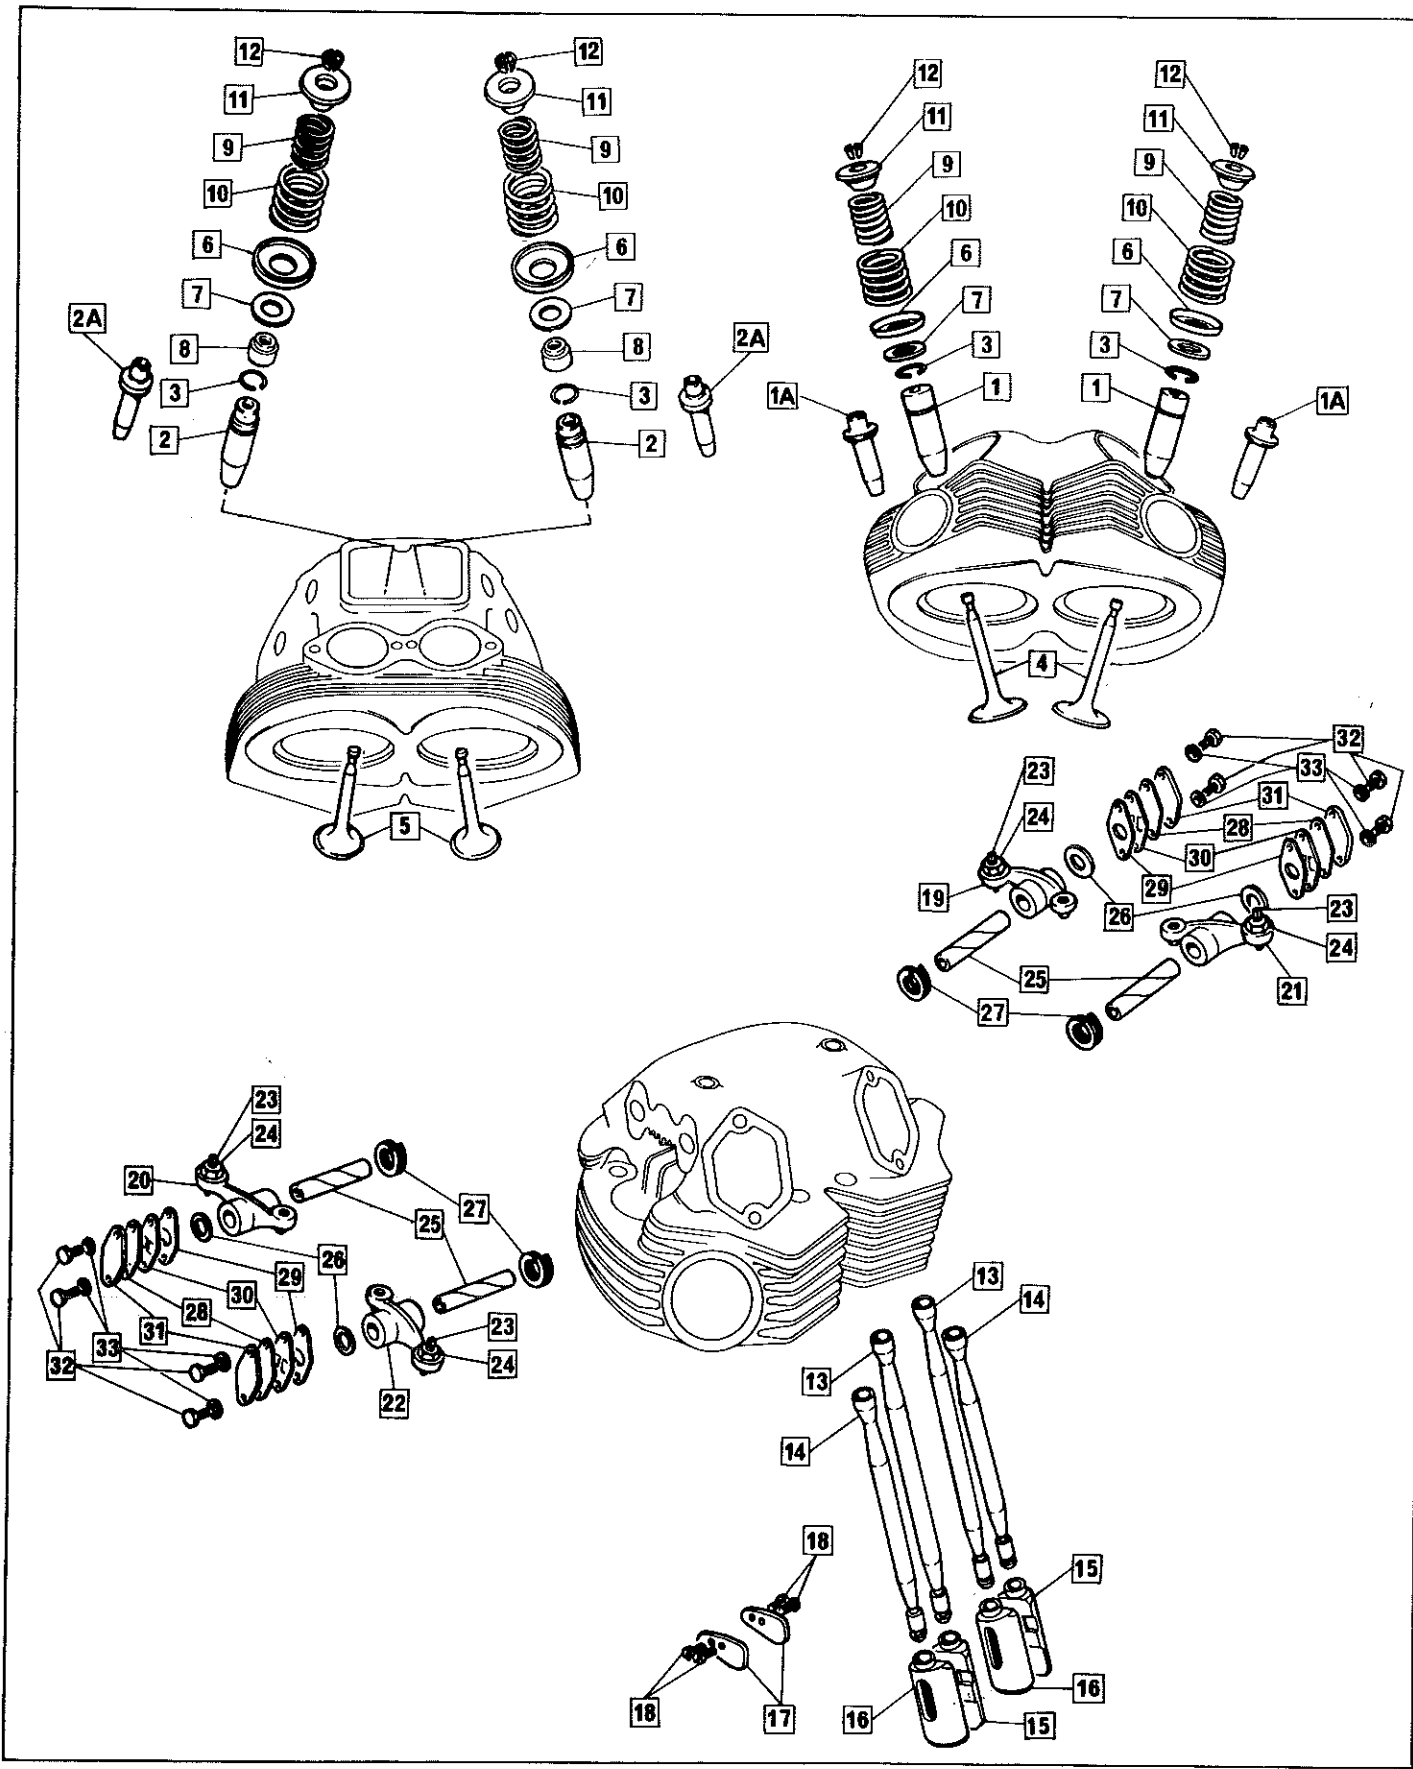

Valve Gear

Valve Gear

Plate No.	Part No.	Description	Qty.	Bin No.	Price
1	064125	Valve Guide Exhaust 850	2	.....	.....
1A	063527	Valve Guide Exhaust 750	2	.....	.....
2	065027	Valve Guide Inlet 850	2	.....	.....
2A	062725	Valve Guide Inlet 750	2	.....	.....
3	011111	Circlip for Valve Guide (850 only)	4	.....	.....
4	063282	Valve Exhaust	2	.....	.....
5	064034	Valve Inlet	2	.....	.....
6	061399	Valve Spring Seat	4	.....	.....
7	NM23392	Valve Spring Heat Insulator (not fitted on inlet to RH1 cylinder head)	4	.....	.....
8	062726	Valve Stem Seal - Inlet only	2	.....	.....
9	NM22839	Valve Spring Inner	4	.....	.....
10	NM22838	Valve Spring Outer	4	.....	.....
11	NMT186	Valve Collar	4	.....	.....
12	NMT187	Split Collet	(pairs) 4	.....	.....
13	NM25515	Inlet Pushrod Complete	2	.....	.....
14	NM25516	Exhaust Pushrod Complete	2	.....	.....
15	NM22771	NM Tappet L.H. } Supplied only in pairs	1	.....	.....
16	NM22772/22771/2	Tappet R.H. }	1	.....	.....
17	063092	Tappet Locating Plate	2	.....	.....
18	NMT2143	Tappet Locating Plate Screw	4	.....	.....
19	062473	Rocker Inlet L.H. with ball end, less adjuster and nut	1	.....	.....
20	062471	Rocker Inlet R.H. with ball end less adjuster and nut	1	.....	.....
21	062474	Rocker Exhaust L.H. with ball end less adjuster and nut	1	.....	.....
22	062472	Rocker Exhaust R.H. with ball end less adjuster and nut	1	.....	.....
23	NMT2074	Rocker Adjuster	4	.....	.....
24	NMT232	Rocker Adjuster Nut	4	.....	.....
25	NM25350	Rocker Spindle	4	.....	.....
26	NM18102	Rocker Thrust Washer	4	.....	.....
27	NM18103	Rocker Spring Washer	4	.....	.....
28	NMT2083	Rocker Plain Paper Gasket	4	.....	.....
29	NMT2240	Rocker Spindle Joint. Paper Gasket	4	.....	.....
30	NMT2238	Rocker Spindle Lock Plate	4	.....	.....
31	NMT2239	Rocker Spindle Retaining Plate	4	.....	.....
32	063124	Rocker Spindle Retaining Bolt	8	.....	.....
33	063129	Washer (copper)	8	.....	.....