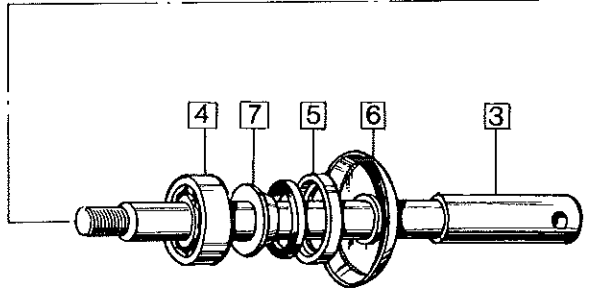

Front Wheel and Brake (Drum Type)

Front Wheel and Brake (Drum Type)

19

Plate No.	Part No.	Description	Qty.	Bin No.	Price
1	061578	Rim and Hub Assembly c/w Bearings, Seals, etc.	1	.....	.....
2	060361	Spindle Nut	1	.....	.....
3	060362	Wheel Spindle	1	.....	.....
4	040100	Bearing	1	.....	.....
5	060363	Bearing Lockring	1	.....	.....
6	061577	Hub Shell c/w Bearings, Spacers, etc.	1	.....	.....
7	NM.16783	Spacer	1	.....	.....
8	NM.17721	Bearing, R.H.	1	.....	.....
9	NM.19646	Spacer	1	.....	.....
10	NM.19719	Washer	1	.....	.....
11	NM E6885	Seal	2	.....	.....
12	NM E6889	Washer	1	.....	.....
13	NM.18350	Rim WM2 - 19	1	.....	.....
14	062525	Spoker, Inner	20	.....	.....
15	062526	Spoke, Outer	20	.....	.....
16	021693	Spoke Nipple	40	.....	.....
17	033057	Nut	1	.....	.....
18	063281	Cover Plate Complete (includes shoes, etc.)	1	.....	.....
19	063280	Cover Plate with Bushes, Gauzes, etc.	1	.....	.....
20	060020	Inlet Gauze	1	.....	.....
21	060021	Exit Gauze	1	.....	.....
22	060787	Air Scoop Screw	14	.....	.....
23	060789	Air Inlet Cover	1	.....	.....
24	060845	Air Exit Cover	1	.....	.....
25	060006	Brake Shoe c/w Lining	2	.....	.....
26	063272	Expander	1	.....	.....
27	060013	Slipper	2	.....	.....
28	060014	Brake Shoe Spring	2	.....	.....
29	060015	Tie Rod	1	.....	.....
30	060018	Yoke (L.H. Thread)	1	.....	.....
31	060019	Yoke (R.H. Thread)	1	.....	.....
32	060025	Long Expander Lever	1	.....	.....
33	060027	Short Expander Lever	1	.....	.....
34	000010	Washer	2	.....	.....
35	060029	Expander Lever Nut	2	.....	.....
36	060552	Cable Pin	3	.....	.....
37	060553	Spring Clip	3	.....	.....
38	NM.18551	Dust Cover	1	.....	.....
39	NM E5944A	Washer	AR	.....	.....
40	NM 19680	Expander Bush	4	.....	.....
41	063273	Pivot Pin	1	.....	.....
42	063274	Pivot Pin/Torque Stop Pin	1	.....	.....
43	060005	Nut	2	.....	.....
44	26484	Bolt	2	.....	.....
45	060395	Tab Washer	2	.....	.....
46	063275	Support Plate	1	.....	.....
47	064618	Balance Weight, 17 grammes	AR	.....	.....
48	064620	Balance Weight, 25 grammes	AR	.....	.....