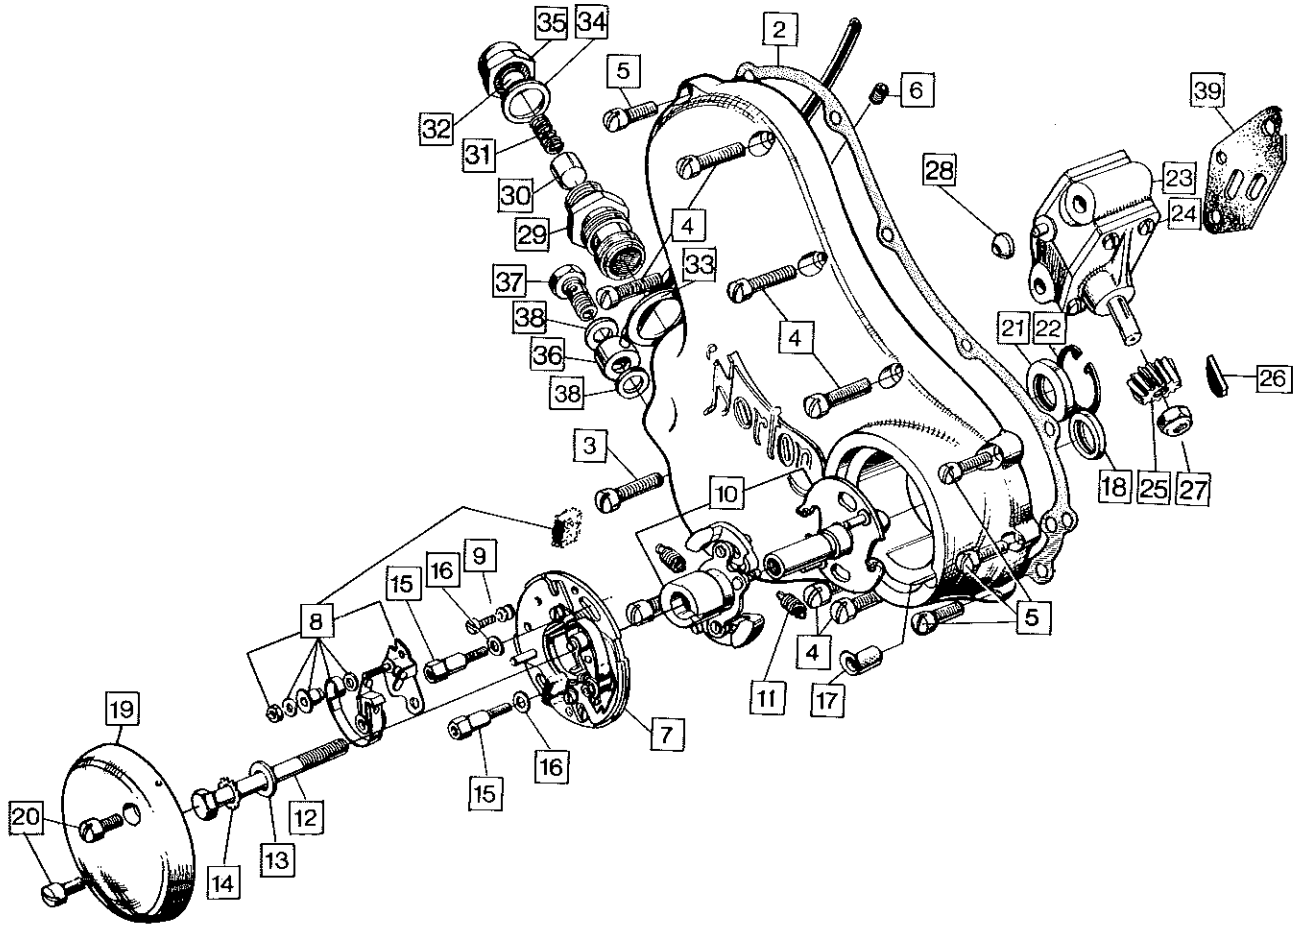

**Engine: Contact Breaker, Timing Cover,
Oil Pump, Oil Pressure Relief Valve**

Engine: Contact Breaker, Timing Cover, Oil Pump, Oil Pressure Relief Valve

Plate No.	Part No.	Description	Qty.	Bin No.	Price
1	061073	Timing Cover	1
2	061092	Timing Cover Gasket	1
3	062685	Timing Cover Screw Long	1
4	062686	Timing Cover Screw Medium	7
5	062687	Timing Cover Screw Short	4
6	NME4591	Timing Cover Oilway Plug	1
7	54425160	Contact Breaker Plate Assembly	1
8	60600271	Contact Points Set	2
9	54419220	Contact Breaker Eccentric Screw	2
10	54425656	Auto Advance Mechanism	1
11	54412229	Auto Advance Spring Set	1
12	060720	Contact Breaker Cam Bolt	1
13	NMT2221	Contact Breaker Cam Washer, Plain	1
14	015306	Contact Breaker Cam Washer, Spring	1
15	061281	Contact Breaker Fixing Screw	2
16	029984	Contact Breaker Fixing Screw Washer	2
17	061093	Contact Breaker Lead Seal	1
18	063609	Contact Breaker Oil Seal	1
19	061087	Contact Breaker Cover	1
20	061105	Contact Breaker Cover Screw	2
21	048023	Oil Seal (in timing cover)	1
22	048079	Oil Seal Circlip	1
23	063037	Oil Pump complete	1
24	NM.15512	Oil Pump Cover Screw	4
25	NM.24733	Oil Pump Worm Gear	1
26	062609	Oil Pump Worm Gear Key	1
27	063024	Oil Pump Worm Gear Nut	1
28	NMT272	Feed Bush Sealing Washer	1
29	NMT2059A	Oil Pressure Relief Valve Body	1
30	NMT2054	Oil Pressure Relief Piston	1
31	NMT2061	Oil Pressure Relief Spring	1
32	NM.15404	Oil Pressure Relief Shim	5
33	063448	Oil Pressure Relief Union Washer	1
34	NMT2057	Oil Pressure Relief Union Nut Washer	1
35	NMT2060	Oil Pressure Relief Body Nut	1
36	062168	Rocker Feed Pipe	1
37	NM.18101	Banjo Bolt	3
38	NMT1084	Fibre Washer	6
39	062447	Gasket	1