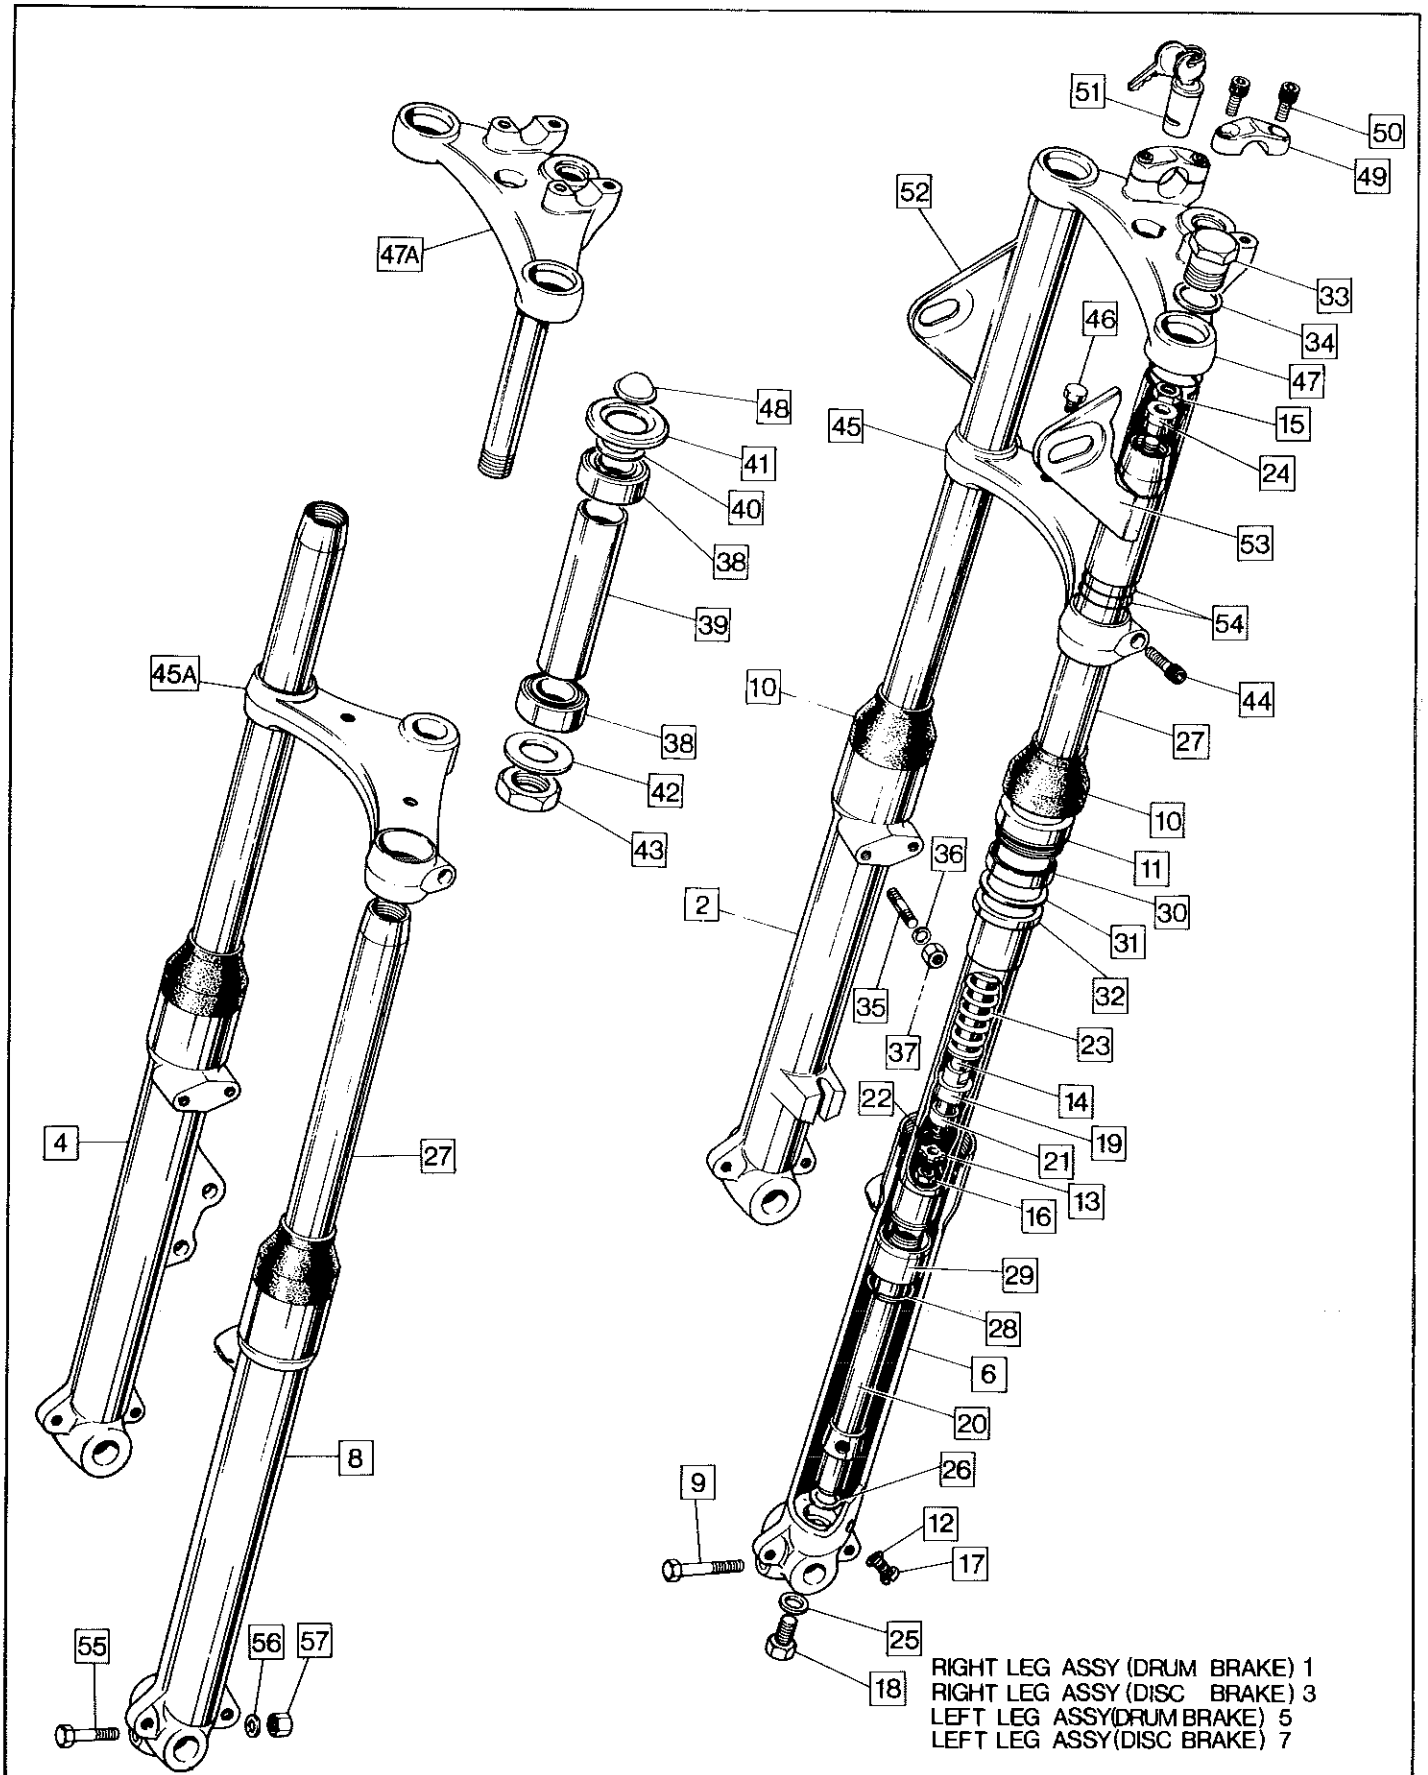

Front Forks, Steering Lock, Steering Head Bearings

Front Forks, Steering Lock, Steering Head Bearings

17

Plate No.	Part No.	Description	Qty.	Bin No.	Price
1	061564	Right Hand Leg Assembly (Drum Brake)	1	.....	.....
2	060352	Right Hand Slider (Drum Brake)	1	.....	.....
3	062456	Right Hand Leg Assembly (Disc Brake)	1	.....	.....
4	063316	Right Hand Slider (Disc Brake)	1	.....	.....
5	061563	Left Hand Leg Assembly (Drum Brake)	1	.....	.....
6	060351	Left Hand Slider (Drum Brake)	1	.....	.....
7	062533	Left Hand Leg Assembly (Disc Brake)	1	.....	.....
8	063318	Left Hand Slider (Disc Brake)	1	.....	.....
9	062465	Pinch Bolt (Drum only)	1	.....	.....
10	061115	Gaiter	2	.....	.....
11	061137	Collar	2	.....	.....
12	000203	Washer	2	.....	.....
13	030584	Damper Rod Seat	2	.....	.....
14	060346	Damper Rod	2	.....	.....
15	060347	Damper Rod Cap Nut	2	.....	.....
16	060348	Damper Rod Locknut	2	.....	.....
17	060354	Slider Drain Plug	2	.....	.....
18	060359	Damper Tube Anchor Bolt	2	.....	.....
19	061347	Damper Tube Cap	2	.....	.....
20	061888	Damper Tube	2	.....	.....
21	NM.14118B	Damper Valve	2	.....	.....
22	NM.14119	Damper Valve Stop Pin	2	.....	.....
23	NM.18813	Fork Spring	2	.....	.....
24	NM.25003	Fork Spring Locating Bush	2	.....	.....
25	NMT1009	Damper Tube Anchor Bolt Washer	2	.....	.....
26	NMT814	Damper Tube Anchor Bolt Washer	2	.....	.....
27	063423	Main Tube	2	.....	.....
28	NM.14298	Fork Tube Bush Circlip	2	.....	.....
29	NMT.1048	Fork Tube Bush	2	.....	.....
30	NM.17713	Oil Seal	2	.....	.....
31	NMT1049	Oil Seal Washer	2	.....	.....
32	NMT1055	Fork Tube Guide Bush	2	.....	.....
33	060345	Fork Tube Top Bolt	2	.....	.....
34	NMT320	Washer	2	.....	.....
35	063189	Stud	4	.....	.....
36	000012	Washer	4	.....	.....
37	060355	Nut	4	.....	.....
38	0700099	Steering Head Bearing	2	.....	.....
39	0700100	Bearing Spacer	1	.....	.....
40	NM.17429	Washer	1	.....	.....
41	NM.15628	Cover	1	.....	.....
42	061912	Washer	1	.....	.....
43	0700101	Nut	1	.....	.....
44	061911	Socket Screw	2	.....	.....
45	061916	Lower Yoke 750 Only	1	.....	.....
45A	064078	Lower Yoke 850 Only	1	.....	.....
46	062332	Plug for Lower Yoke	2	.....	.....
47	061915	Upper Yoke with Stem 750 Only	1	.....	.....
47A	064080	Upper Yoke with Stem 850 Only	1	.....	.....
48	062305	Stem Blanking Plug	1	.....	.....
49	NM.19021A	Clip	2	.....	.....
50	060333	Screw	4	.....	.....
51	030175	Lock/Keys	1	.....	.....
52	062028	Right Hand Headlamp Bracket and Top Cover	1	.....	.....
53	062029	Left Hand Headlamp Bracket and Top Cover	1	.....	.....
54	061900	'O' Ring	6	.....	.....
55	22688/2	Bolt	1	.....	.....
56	000011	Washer	1	.....	.....
57	27815	Nut	1	.....	.....