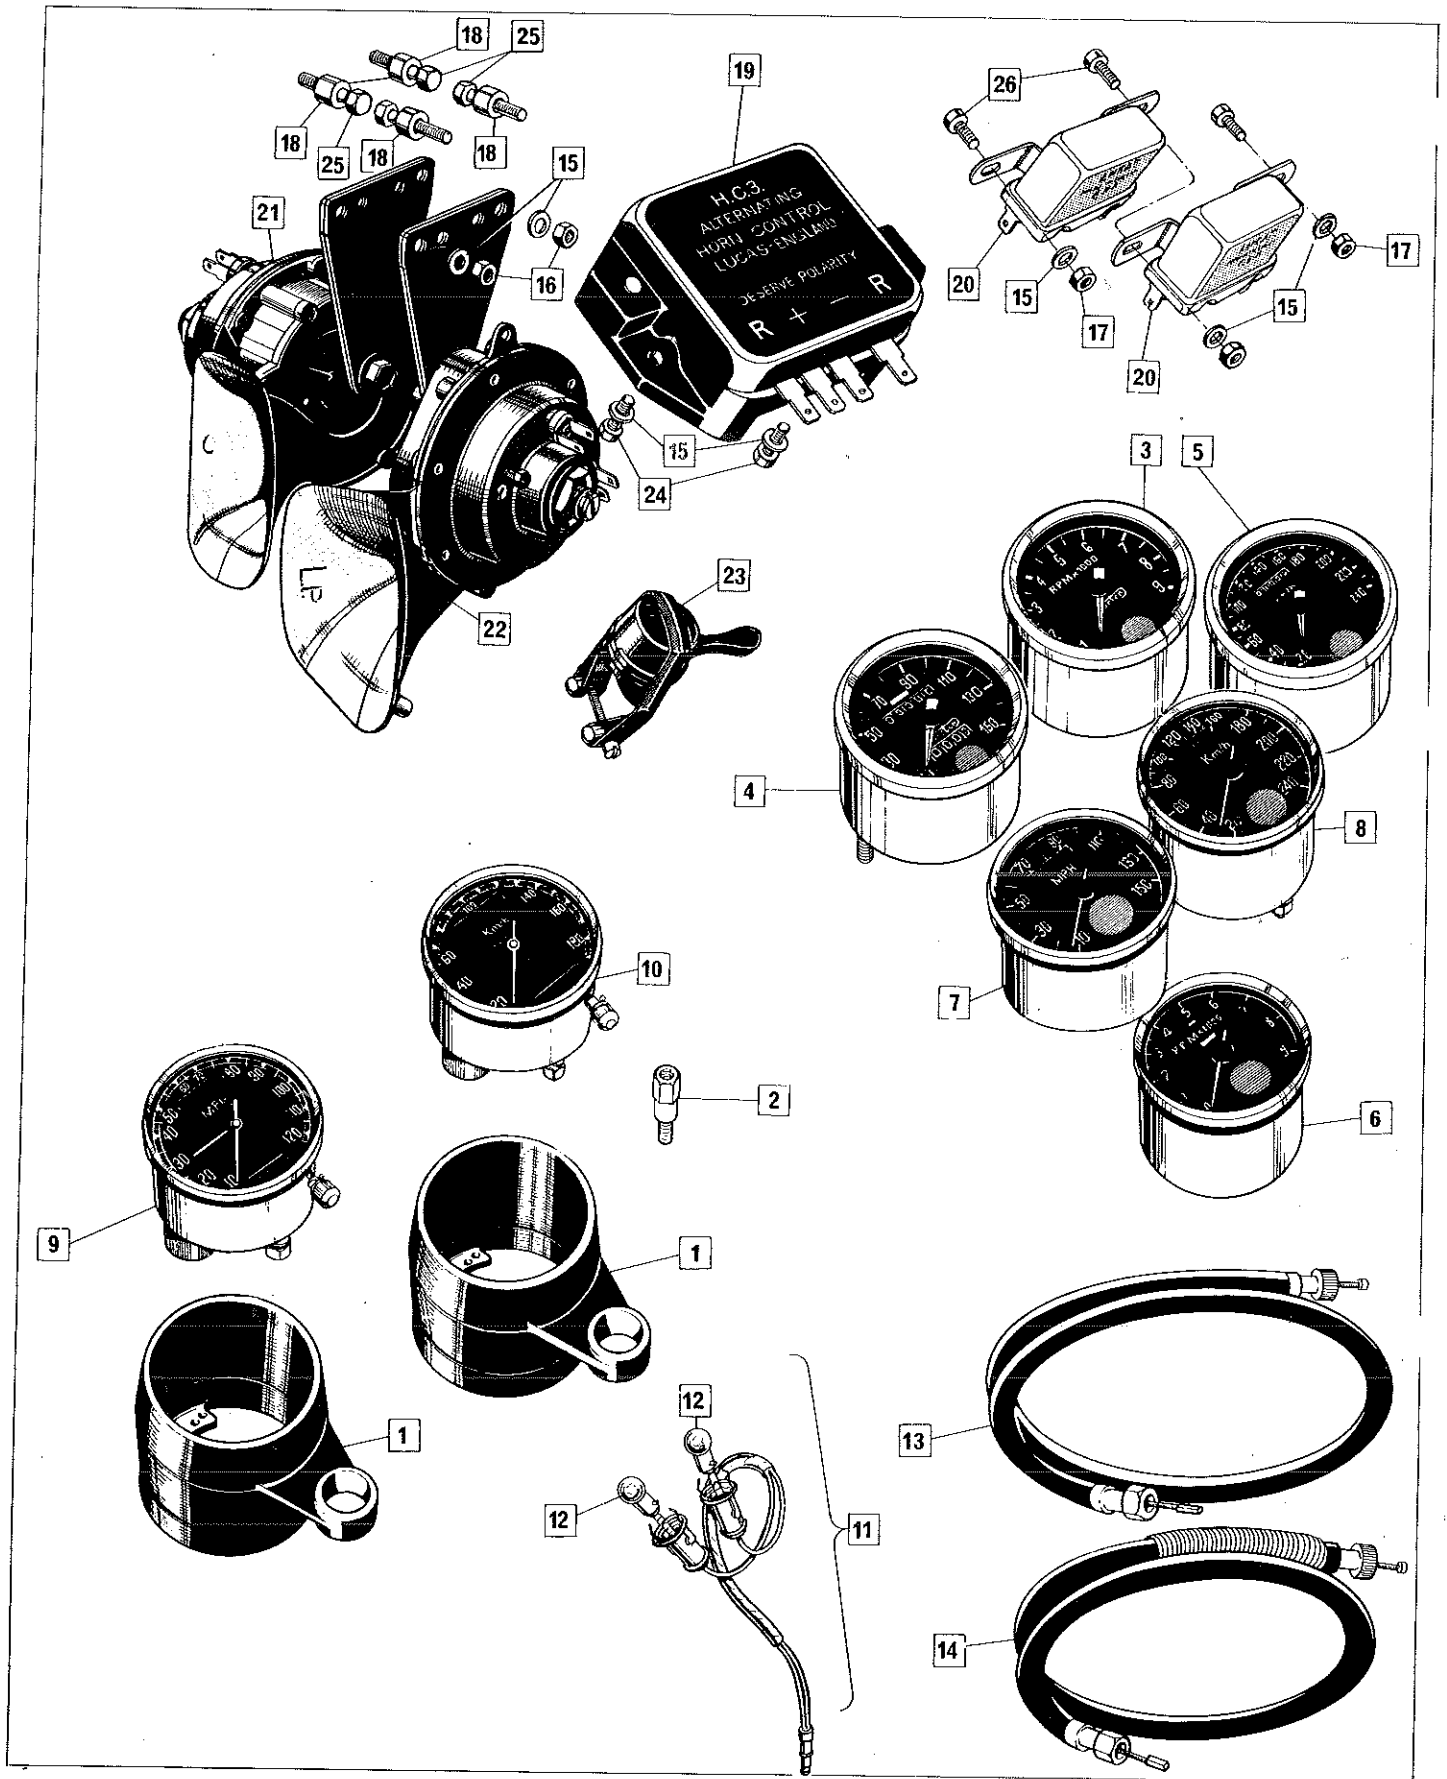

Instruments and Police Horns

Instruments and Police Horns **32**

Plate No.	Part No.	Description	Qty.	Bin No.	Price
INSTRUMENTS, INSTRUMENT CASES AND DRIVE CABLES					
1	064144	Instrument Case	2	.....	.....
2	061281	Extension Bolt for Smiths Instruments	4	.....	.....
3	063791	Tachometer Head – Veglia		.....	.....
4	063790	Speedometer Head (MPH) – Veglia c/w trip		.....	.....
5	063789	Speedometer Head (KPH) – Veglia c/w trip		.....	.....
6	062279	Tachometer Head, Smiths	1	.....	.....
7	062277	Speedometer Head, MPH, Smiths	1	.....	.....
8	062278	Speedometer Head, KPH, Smiths	1	.....	.....
9	061767	Speedometer Head, MPH, Certified (Police)	AR	.....	.....
10	062229	Speedometer Head, KPH, Certified (Police)	AR	.....	.....
11	062086	Speedometer Bulbholder, Bulb and Lead	1	.....	.....
12	L643	Speedometer/Tachometer Bulb	1	.....	.....
13	NM.25087	Speedometer Cable	1	.....	.....
14	061118	Tachometer Cable	1	.....	.....
INTERPOL ONLY – POLICE HORNS					
15	000039	Washer	7	.....	.....
16	033057	Nut – Horn Fixing	2	.....	.....
17	060678	Nut	5	.....	.....
18	060694	Spacer (Horn to coil bracket)	4	.....	.....
19	60933008	Control	1	.....	.....
20	33213	Relay 6RA	2	.....	.....
21	54068189	Horn 9H	1	.....	.....
22	54068190	Horn 9H	1	.....	.....
23	31482	Switch, Horns and Blue Lamp	2	.....	.....
24	30865	Screw (2 alt control to tool cpt)	2	.....	.....
25	NM.26948	Bolt (Horns to coil bracket)	4	.....	.....
26	30802	Screw (Relays to cover)	3	.....	.....

(Blue Lamp not supplied – this is in fairing)