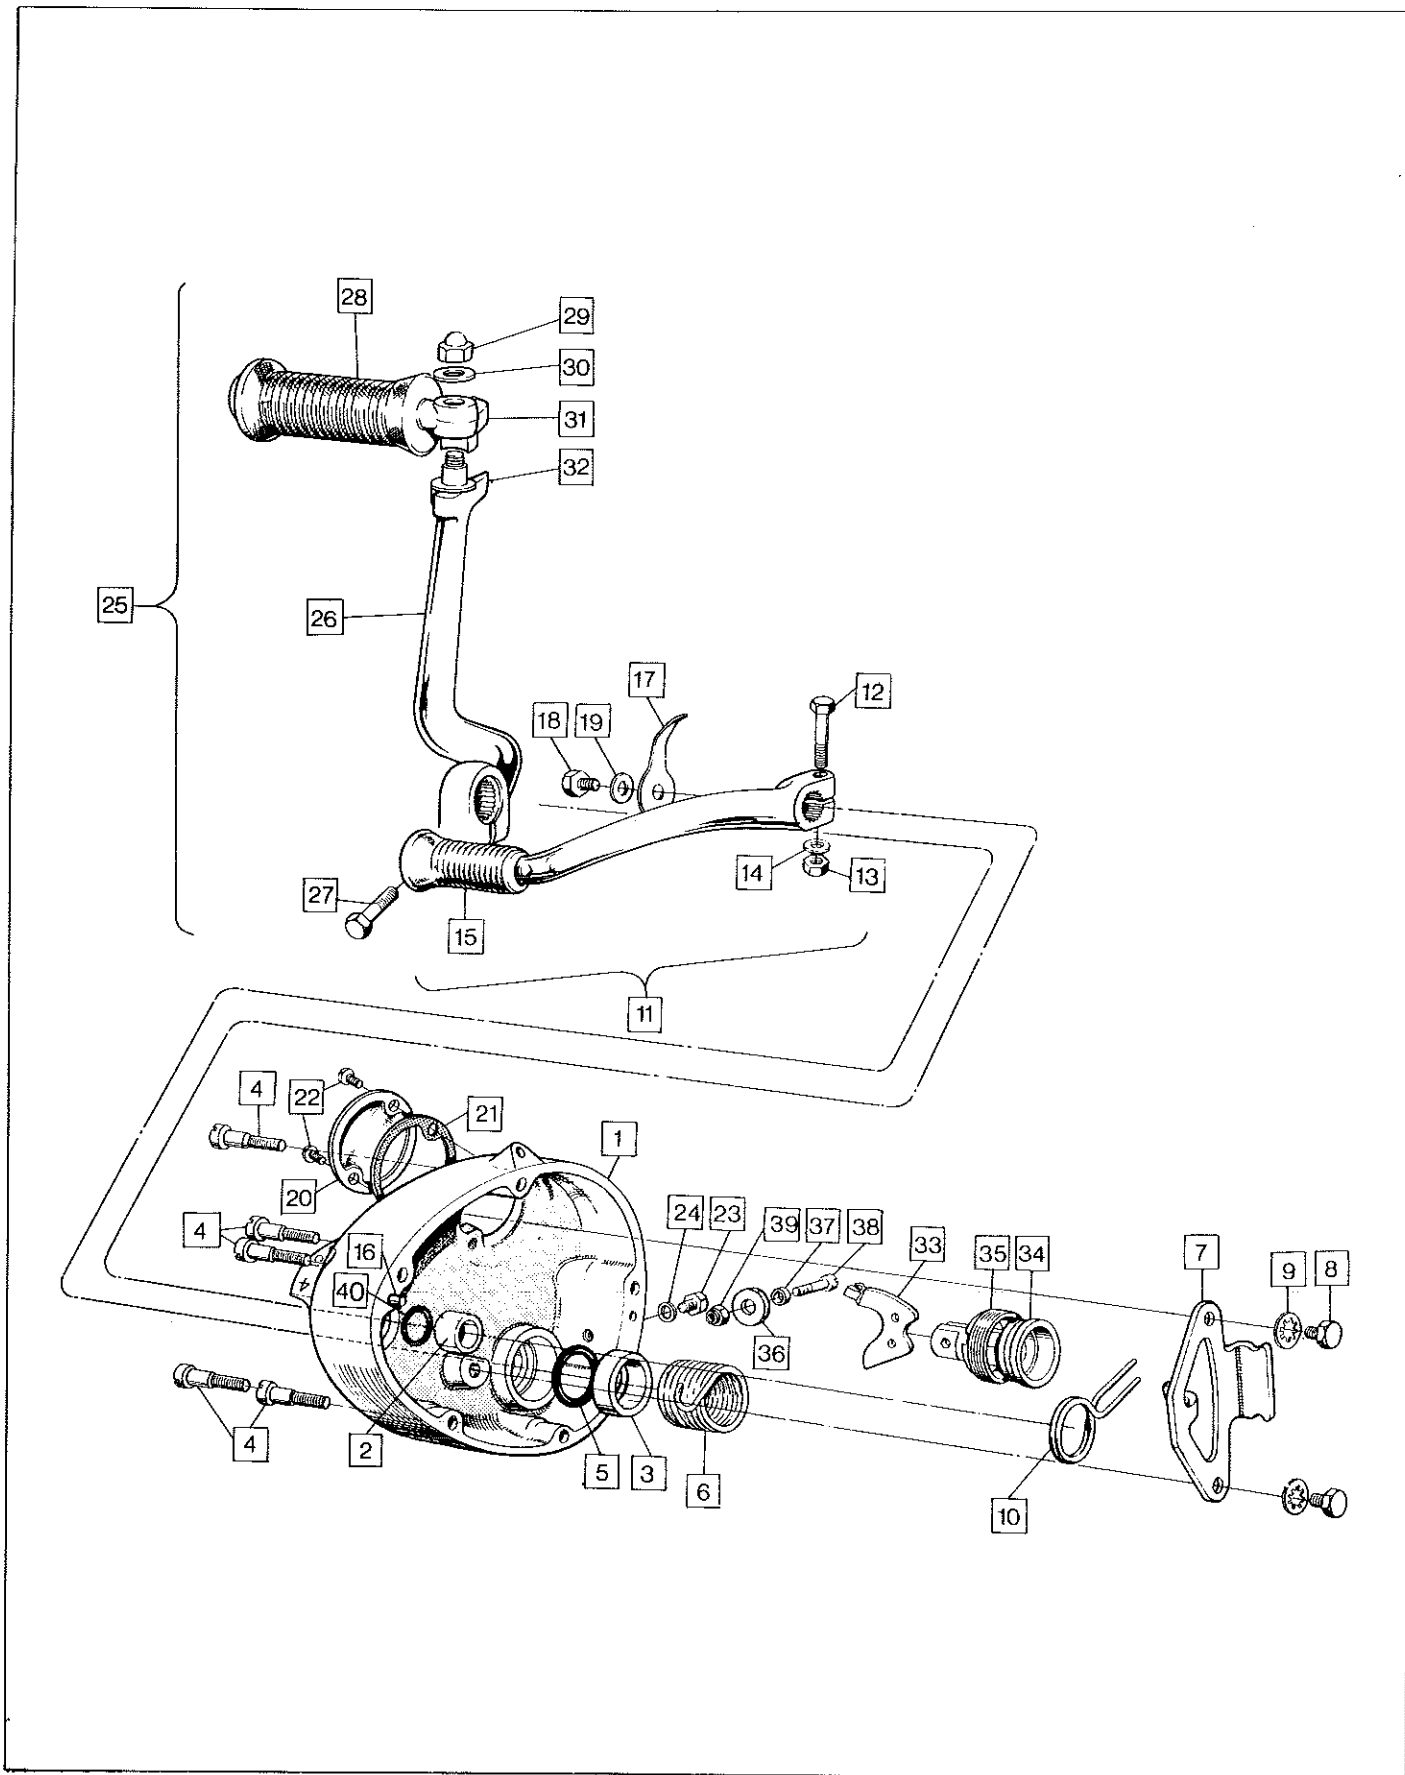

Gearbox: Outer Cover

Gearbox: Outer Cover

9

Plate No.	Part No.	Description	Qty.	Bin No.	Price
1	060740	Gearbox Outer Cover	1	.....	.....
2	040063	Gear Shift Bush Outer	1	.....	.....
3	040472	Kickstart Bush Outer	1	.....	.....
4	000482	Outer Cover Screw	5	.....	.....
5	040005	Kickstart Shaft 'O' Ring	1	.....	.....
6	040475	Kickstart Return Spring	1	.....	.....
7	064049	Gearshift Stop Plate	1	.....	.....
8	041400	Gearshift Stop Plate Bolt	2	.....	.....
9	014117	Gearshift Stop Plate Washer	2	.....	.....
10	040479	Gearshift Return Spring	1	.....	.....
11	061499	Gearshift Lever, chrome (including rubber)	1	.....	.....
12	040105	Gearshift Lever Bolt	1	.....	.....
13	000005	Gearshift Lever Nut	1	.....	.....
14	045062	Gearshift Lever Washer	1	.....	.....
15	040086	Gearshift Lever Rubber	1	.....	.....
16	000577	Dowel, Outer to Inner Cover	2	.....	.....
17	040051	Gearshift Indicator	1	.....	.....
18	040137	Gearshift Indicator Bolt	1	.....	.....
19	000012	Gearshift Indicator Bolt Washer	1	.....	.....
20	041104	Inspection Cover	1	.....	.....
21	040057	Inspection Cover Gasket	1	.....	.....
22	000450	Inspection Cover Screw	2	.....	.....
23	040137	Oil Level Bolt	1	.....	.....
24	000203	Oil Level Bolt Washer	1	.....	.....
25	061464	Kickstart Crank Complete	1	.....	.....
26	061055	Kickstart crank only	1	.....	.....
27	060599	Kickstart Pinch Bolt	1	.....	.....
28	033218	Kickstart Rubber	1	.....	.....
29	060550	Domed Nut	1	.....	.....
30	000010	Plain Washer	1	.....	.....
31	042934	Pin	1	.....	.....
32	040433	Spring Washer	1	.....	.....
33	060715	Clutch Operating Lever	1	.....	.....
34	040059	Clutch Operating Lever Body	1	.....	.....
35	040003	Clutch Operating Lever Body Lockring	1	.....	.....
36	040060	Clutch Operating Roller	1	.....	.....
37	040065	Clutch Operating Roller Sleeve	1	.....	.....
38	000457	Clutch Operating Roller Screw	1	.....	.....
39	011846	Clutch Operating Roller Screw Nut	1	.....	.....
40	040006	'O' Ring Pawl Carrier	1	.....	.....