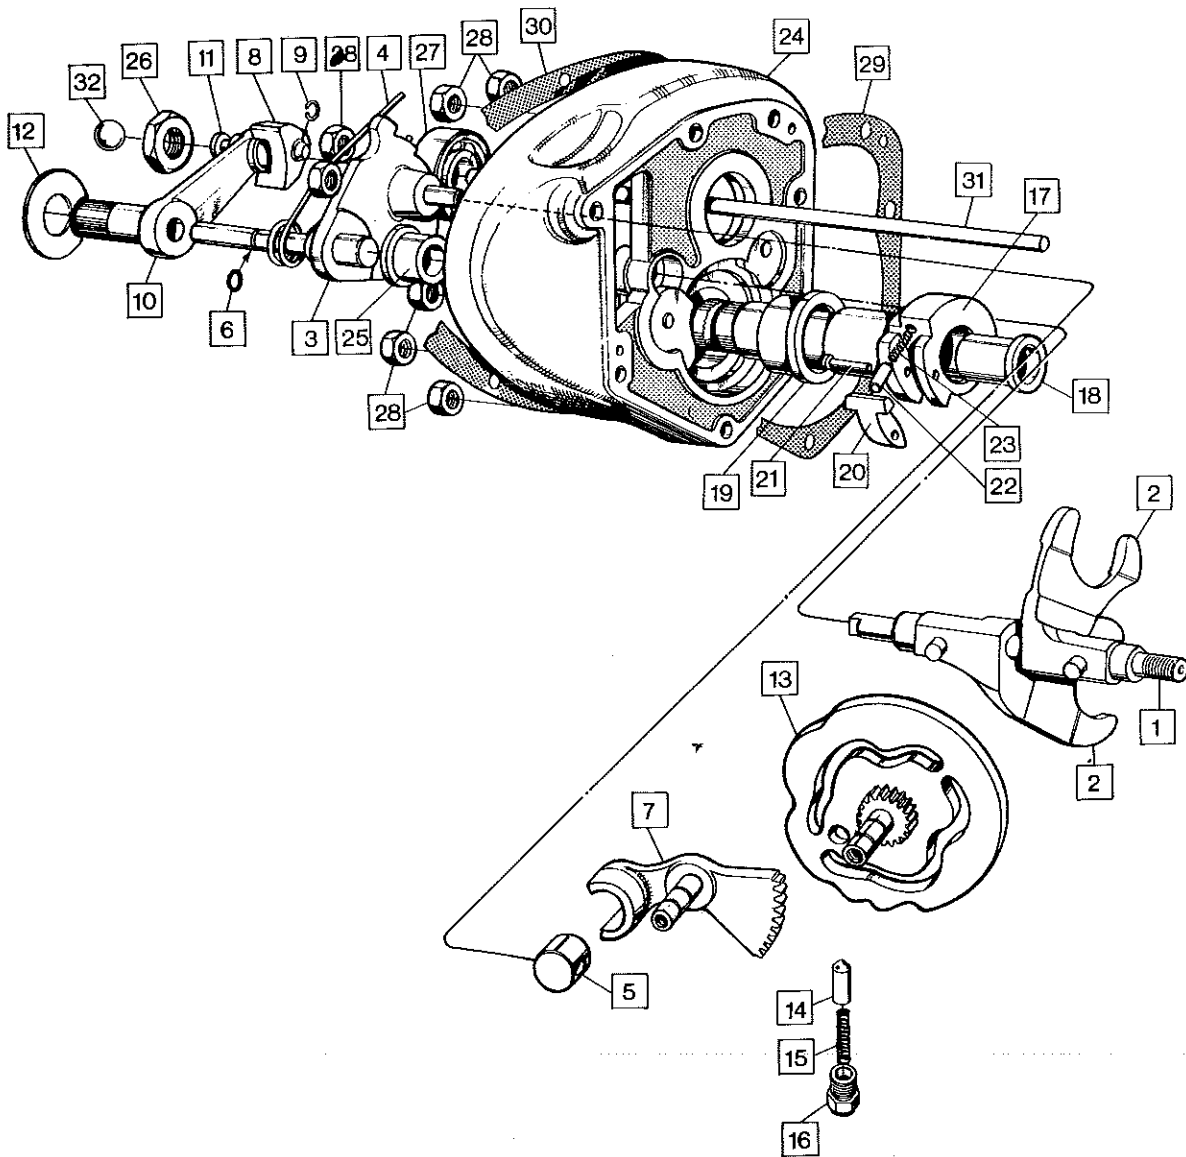

Gearbox: Inner Cover

Gearbox: Inner Cover

8

Plate No.	Part No.	Description	Qty.	Bin No.	Price
1	040035	Selector Fork Spindle	1	.....	.....
2	040022	Selector Fork	2	.....	.....
3	040111	Ratchet Plate Assembled	1	.....	.....
4	040038	Ratchet Spring	1	.....	.....
5	040078	Knuckle Pin Roller	1	.....	.....
6	040079	Ratchet Spindle 'O' Ring	1	.....	.....
7	040109	Quadrant	1	.....	.....
8	040024	Gearshift Pawl	1	.....	.....
9	040049	Gearshift Pawl Circlip	1	.....	.....
10	040110	Pawl Carrier Assembled	1	.....	.....
11	040067	Pawl Pivot Pin	1	.....	.....
12	040135	Spring Washer	1	.....	.....
13	040108	Camplate	1	.....	.....
14	040034	Cam Plunger	1	.....	.....
15	040442	Plunger Spring	1	.....	.....
16	040036	Plunger Spring Bolt	1	.....	.....
17	040477	Kickstart Shaft with Bush	1	.....	.....
18	040146	Bush, Shaft	1	.....	.....
19	040473	Bush, Cover	1	.....	.....
20	062015	Kickstart Pawl	1	.....	.....
21	040033	Kickstart Pawl Pin	1	.....	.....
22	040069	Kickstart Pawl Plunger	1	.....	.....
23	040044	Kickstart Pawl Spring	1	.....	.....
24	040467	Gearbox Inner Cover Ass.	1	.....	.....
25	040061	Gear Shift Inner Bush	1	.....	.....
26	040023	Mainshaft Nut	1	.....	.....
27	040099	Mainshaft Bearing	1	.....	.....
28	000004	Gearbox Inner Cover Stud Nut	7	.....	.....
29	040030	Gasket, Inner Cover to Shell	1	.....	.....
30	040055	Gasket, Inner Cover to Outer Cover	1	.....	.....
31	040084	Clutch Pushrod	1	.....	.....
32	040031	Clutch Operating Ball	1	.....	.....