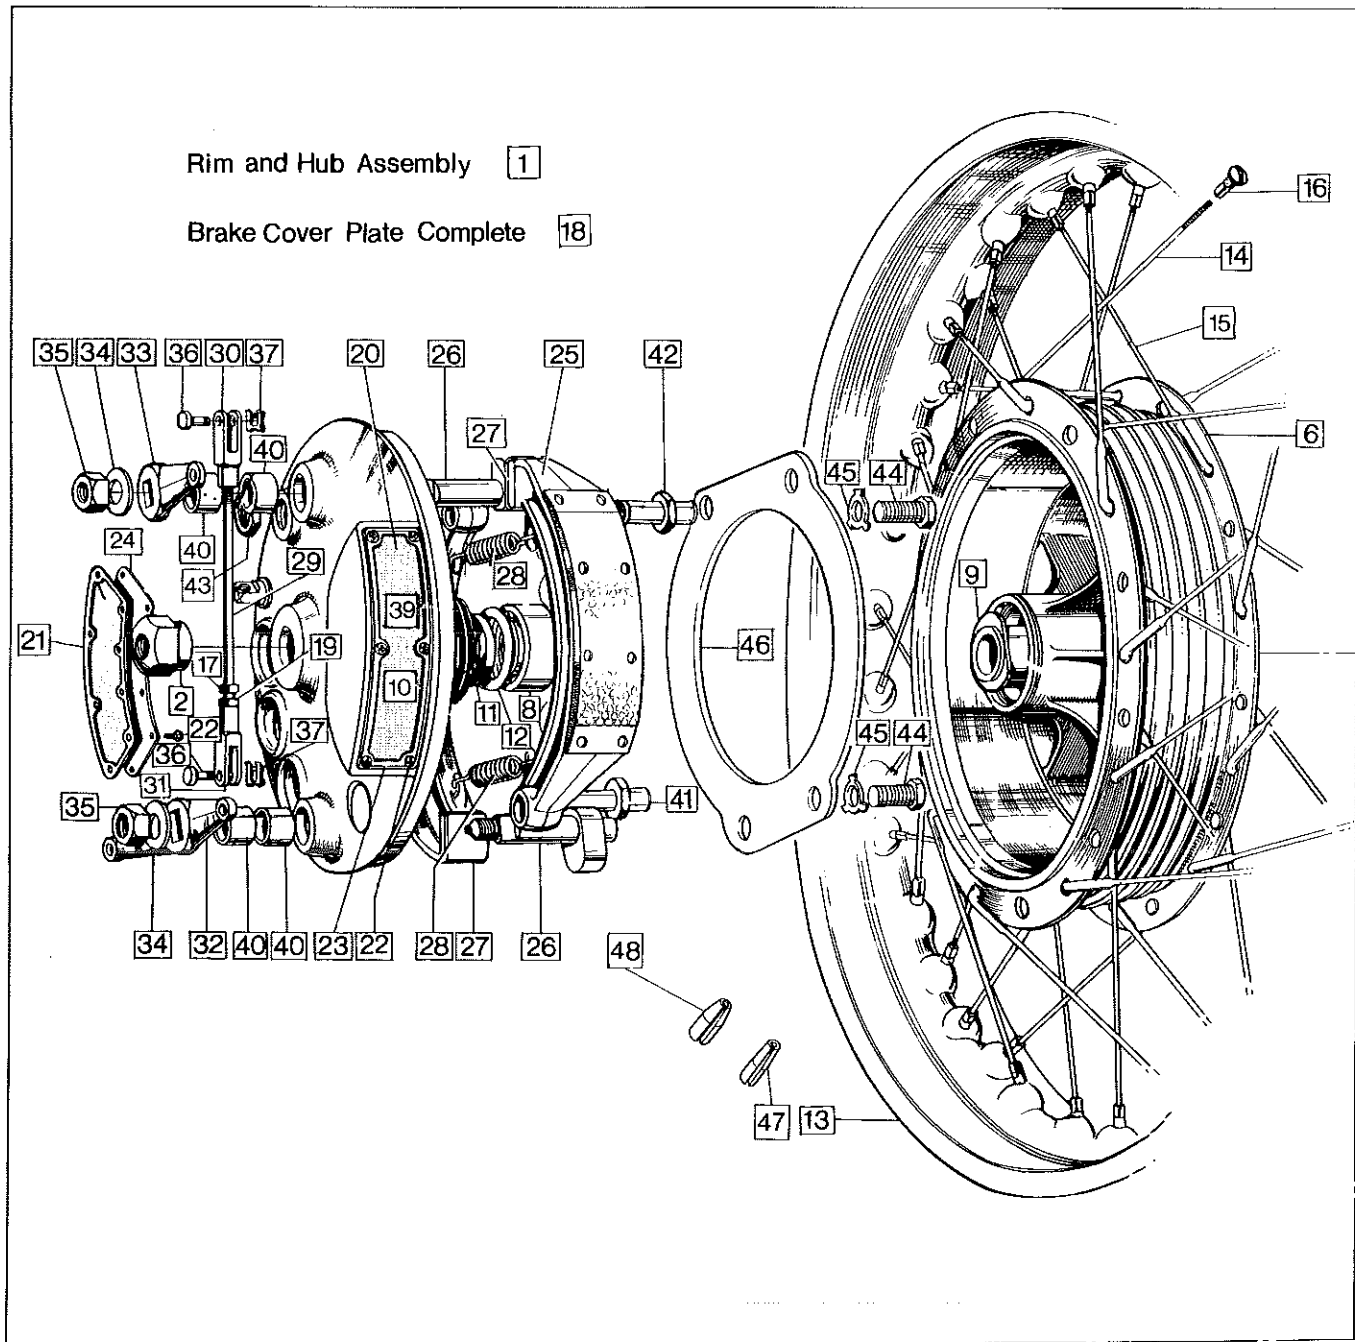

Front Wheel and Brake (Drum Type)

Front Wheel and Brake (Drum Type)

19

Plate No.	Part No.	Description	Qty.	Bin No.	Price
1	061578	Rim and Hub Assembly c/w Bearings, Seals, etc.	1	.....	.....
2	060361	Spindle Nut	1	.....	.....
3	060362	Wheel Spindle	1	.....	.....
4	040100	Bearing	1	.....	.....
5	060363	Bearing Lockring	1	.....	.....
6	061577	Hub Shell c/w Bearings, Spacers, etc.	1	.....	.....
7	NM.16783	Spacer	1	.....	.....
8	NM.17721	Bearing, R.H.	1	.....	.....
9	NM.19646	Spacer	1	.....	.....
10	NM.19719	Washer	1	.....	.....
11	NM E6885	Seal	2	.....	.....
12	NM E6889	Washer	1	.....	.....
13	NM.18350	Rim WM2 - 19	1	.....	.....
14	062525	Spoker, Inner	20	.....	.....
15	062526	Spoke, Outer	20	.....	.....
16	021693	Spoke Nipple	40	.....	.....
17	033057	Nut	1	.....	.....
18	063281	Cover Plate Complete (includes shoes, etc.)	1	.....	.....
19	063280	Cover Plate with Bushes, Gauzes, etc.	1	.....	.....
20	060020	Inlet Gauze	1	.....	.....
21	060021	Exit Gauze	1	.....	.....
22	060787	Air Scoop Screw	14	.....	.....
23	060789	Air Inlet Cover	1	.....	.....
24	060845	Air Exit Cover	1	.....	.....
25	060006	Brake Shoe c/w Lining	2	.....	.....
26	063272	Expander	1	.....	.....
27	060013	Slipper	2	.....	.....
28	060014	Brake Shoe Spring	2	.....	.....
29	060015	Tie Rod	1	.....	.....
30	060018	Yoke (L.H. Thread)	1	.....	.....
31	060019	Yoke (R.H. Thread)	1	.....	.....
32	060025	Long Expander Lever	1	.....	.....
33	060027	Short Expander Lever	1	.....	.....
34	000010	Washer	2	.....	.....
35	060029	Expander Lever Nut	2	.....	.....
36	060552	Cable Pin	3	.....	.....
37	060553	Spring Clip	3	.....	.....
38	NM.18551	Dust Cover	1	.....	.....
39	NM E5944A	Washer	AR	.....	.....
40	NM 19680	Expander Bush	4	.....	.....
41	063273	Pivot Pin	1	.....	.....
42	063274	Pivot Pin/Torque Stop Pin	1	.....	.....
43	060005	Nut	2	.....	.....
44	26484	Bolt	2	.....	.....
45	060395	Tab Washer	2	.....	.....
46	063275	Support Plate	1	.....	.....
47	064618	Balance Weight, 17 grammes	AR	.....	.....
48	064620	Balance Weight, 25 grammes	AR	.....	.....