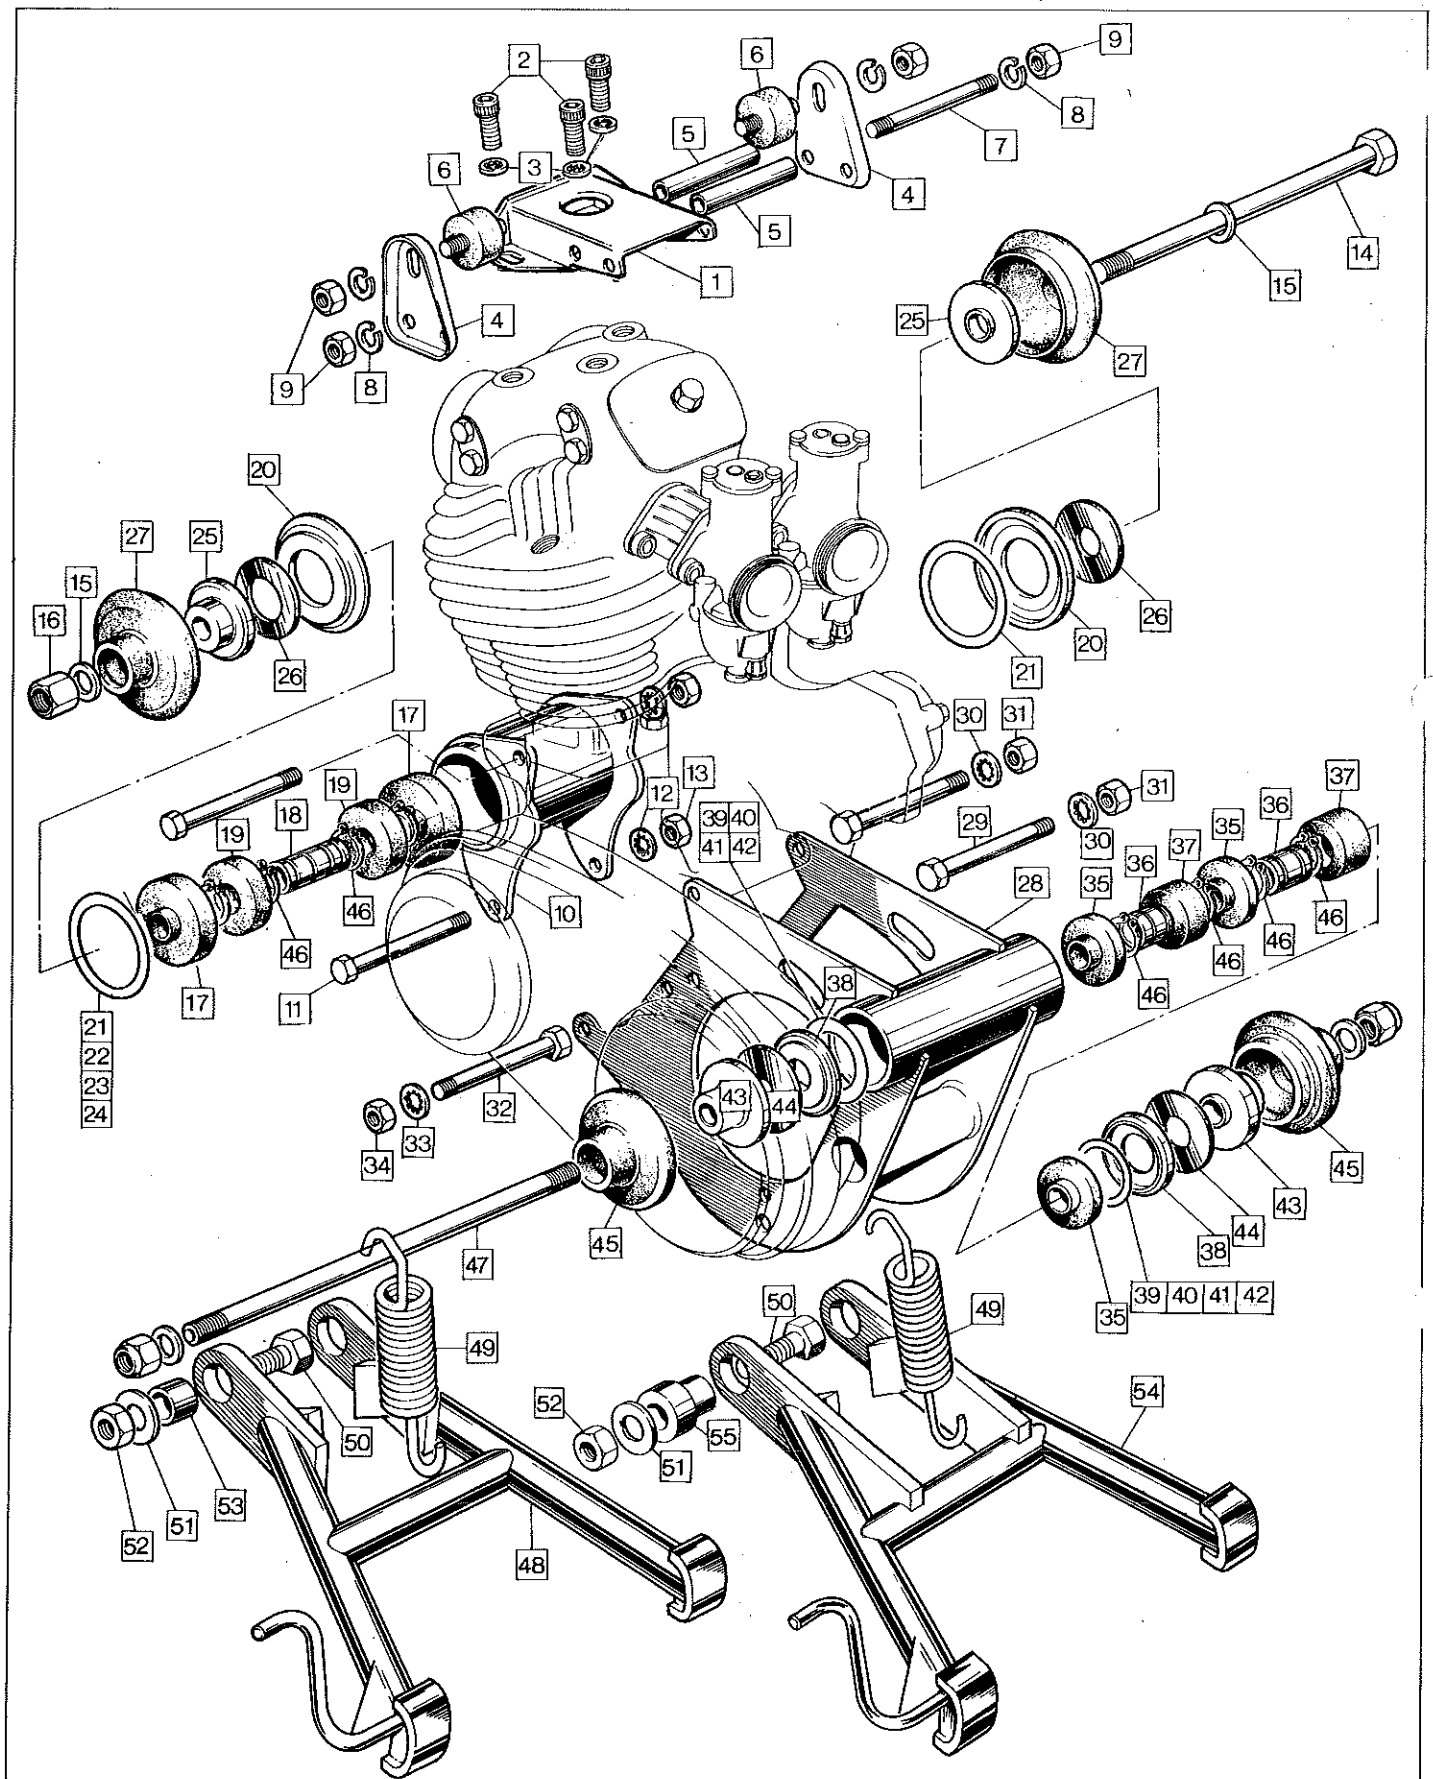

Engine Mountings, Head Steady, Centre Stand

Engine Mountings, Head Steady, Centre Stand

13

Plate No.	Part No.	Description	Qty.	Bin No.	Price
1	064179	Engine Steady	1	.....	.....
2	NM.19437	Engine Steady to Head Screw	3	.....	.....
3	014117	Engine Steady Screw Washer	3	.....	.....
4	061128	Engine Steady Side Plate	2	.....	.....
5	060490	Engine Steady Spacer	2	.....	.....
6	060622	Engine Steady Rubber Mounting	2	.....	.....
7	060493	Engine Steady Stud	2	.....	.....
8	000192	Engine Steady Stud Washer	6	.....	.....
9	060348	Engine Steady Stud Nut	6	.....	.....
10	061410	Front Engine Mounting	1	.....	.....
11	063213	Front Engine Plate Bolt	2	.....	.....
12	30755	Front Engine Plate Washer	4	.....	.....
13	063245	Engine Front Plate Nut	2	.....	.....
14	060423	Front Engine Plate Bolt to Frame	1	.....	.....
15	000008	Front Engine Plate Bolt Washer	2	.....	.....
16	063598	Front Engine Plate Bolt Nut	1	.....	.....
17	061226	Front Engine Mounting Bush	2	.....	.....
18	063960	Front Engine Mounting Spacer	1	.....	.....
19	061278	Front Engine Mounting Buffer	2	.....	.....
20	060684	Front Engine Mounting Tube Cap	2	.....	.....
21	060686	Front Engine Mounting Shim .005"	AR	.....	.....
22	060687	Front Engine Mounting Shim .010"	AR	.....	.....
23	060688	Front Engine Mounting Shim .020"	AR	.....	.....
24	060689	Front Engine Mounting Shim .030"	AR	.....	.....
25	060422	Front Engine Mounting Collar	2	.....	.....
26	063556	Front Engine Mounting Washer (PTFE.)	2	.....	.....
27	063718	Front Engine Mounting Gaiter	2	.....	.....
28	064060	Rear Engine Mounting	1	.....	.....
29	063212	Rear Engine Plate Bolt	2	.....	.....
30	000010	Rear Engine Plate Washer	4	.....	.....
31	063024	Rear Engine Plate Nut	2	.....	.....
32	063211	Rear Engine Plate Bolt Bottom	1	.....	.....
33	30859	Rear Engine Plate Washer	2	.....	.....
34	063246	Rear Engine Plate Nut	1	.....	.....
35	061227	Rear Engine Mounting Rubber	3	.....	.....
36	063928	Rear Engine Mounting Spacer	2	.....	.....
37	061280	Rear Engine Mounting Buffer	2	.....	.....
38	060685	Rear Engine Mounting Tube Cap	2	.....	.....
39	060775	Rear Engine Mounting Shim .005"	AR	.....	.....
40	060776	Rear Engine Mounting Shim .010"	AR	.....	.....
41	060777	Rear Engine Mounting Shim .020"	AR	.....	.....
42	060778	Rear Engine Mounting Shim .030"	AR	.....	.....
43	060436	Rear Engine Mounting Collar	2	.....	.....
44	063556	Rear Engine Mounting Washer (PTFE.)	2	.....	.....
45	063719	Rear Engine Mounting Gaiter	2	.....	.....
46	063927	Circlip for Isolastic Buffers	8	.....	.....
47	062442	Rear Engine Mounting Stud	1	.....	.....
48	063051	Centre Stand (750 only)	1	.....	.....
49	064643	Centre Stand Spring	1	.....	.....
50	062040	Centre Stand Bolt	2	.....	.....
51	000009	Centre Stand Washer	2	.....	.....
52	061702	Centre Stand Nut	2	.....	.....
53	061999	Centre Stand Spacer (750 Only)	2	.....	.....
54	064031	Centre Stand (850 Only)	1	.....	.....
55	064057	Centre Stand Spacer (850 Only)	2	.....	.....
	064874	Kit to fit more robust 850 centre stand to 1971-73 750's. (Centre stand included)	1	.....	.....