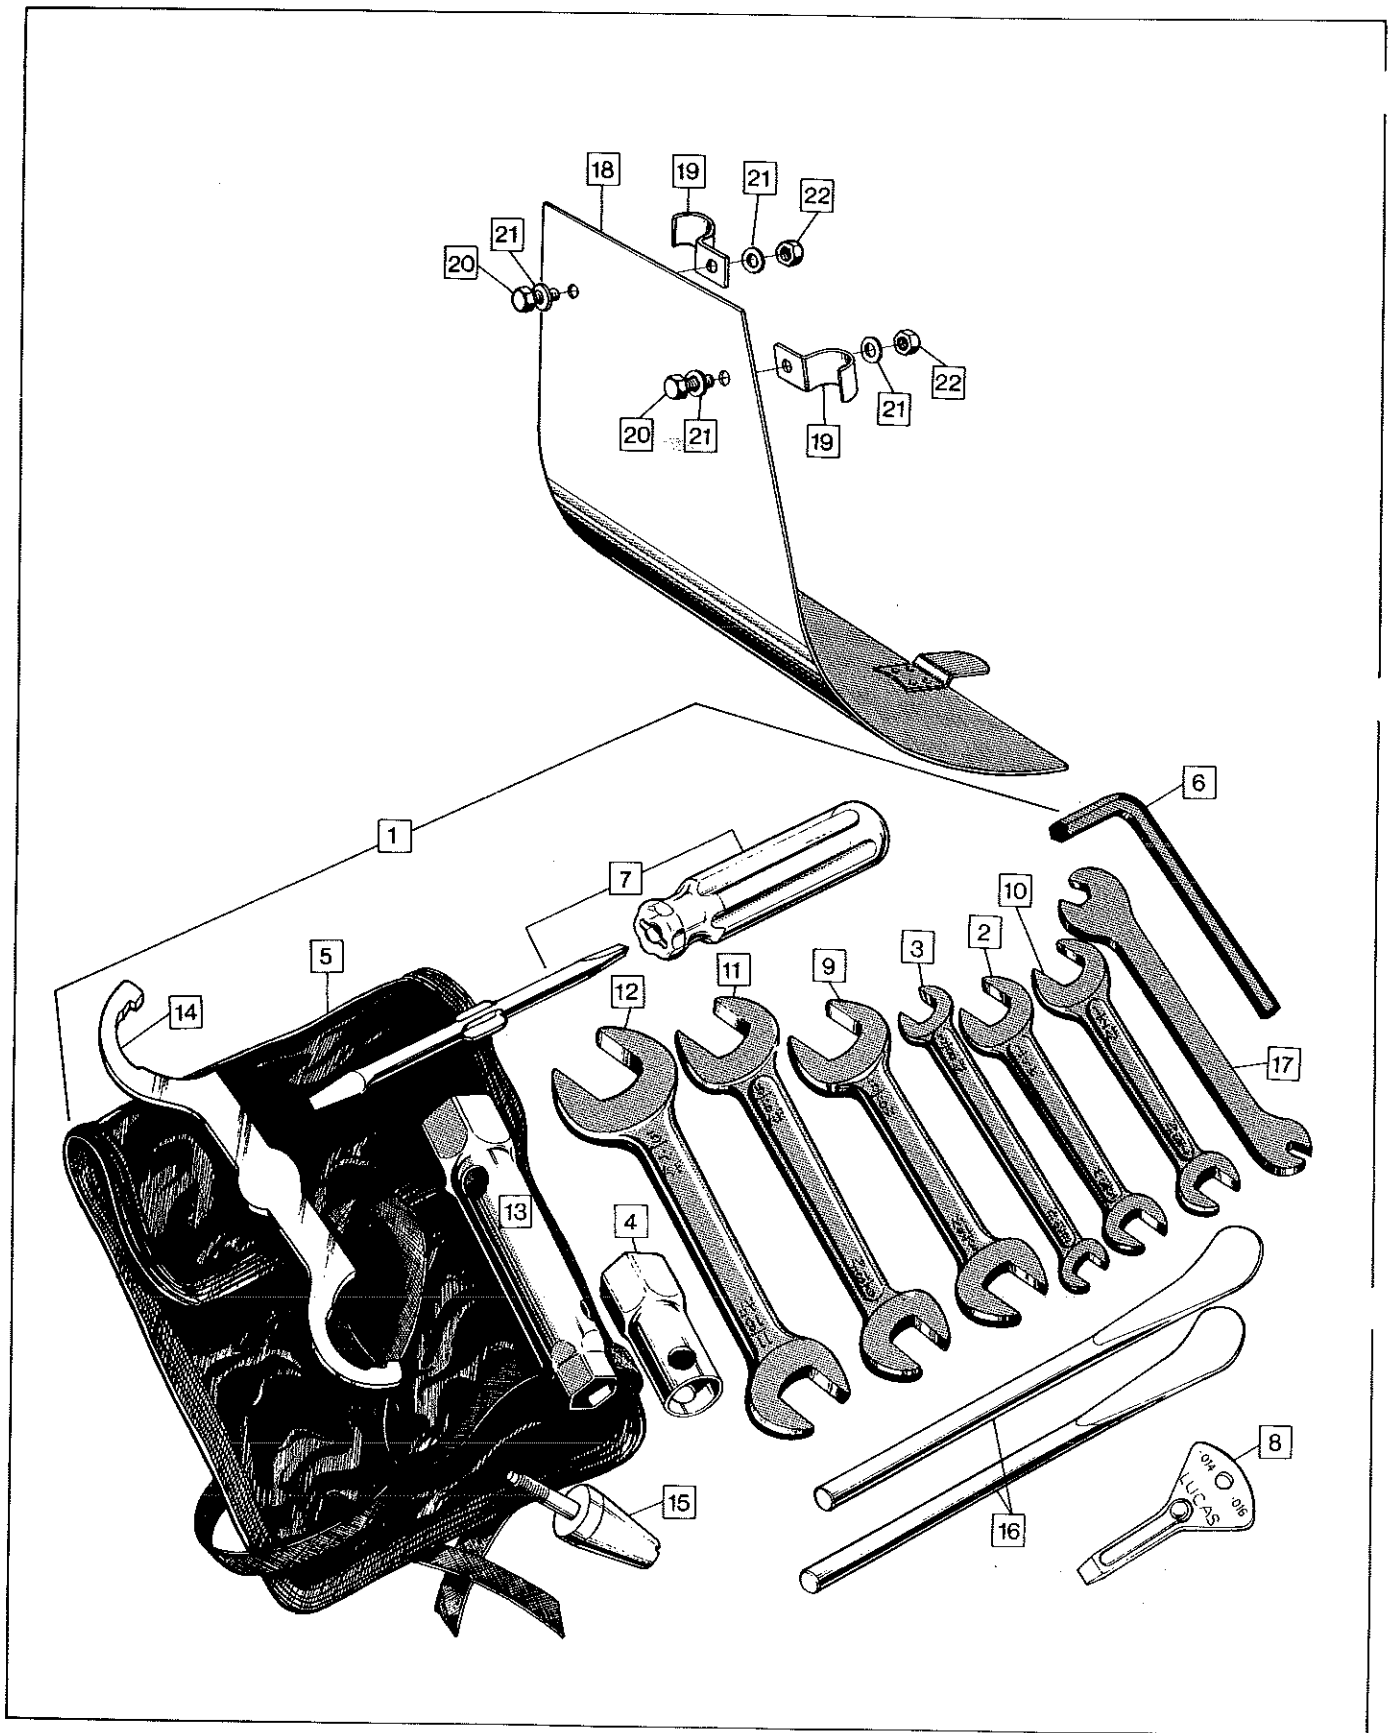

Toolkit and Skid Plate

Toolkit and Skid Plate **33**

Plate No.	Part No.	Description	Qty.	Bin No.	Price
	TOOL KIT CPTÉ				
1	062550	Tool Kit complete	1	.....	.....
2	017052	Spanner $\frac{3}{16}$" x $\frac{1}{4}$" open ended	1	.....	.....
3	017053	Spanner $\frac{5}{16}$" x $\frac{3}{8}$" open ended	1	.....	.....
4	017252	Spanner - Spark Plug	1	.....	.....
5	017253	Bag	1	.....	.....
6	064548	Key, Socket Screw	1	.....	.....
7	062551	Screwdriver	1	.....	.....
8	024365	Gauge/Contact Breaker Screwdriver	1	.....	.....
9	060820	Spanner $\frac{5}{16}$" x $\frac{3}{8}$" open ended	1	.....	.....
10	060821	Spanner $\frac{7}{16}$" x $\frac{1}{2}$" open ended	1	.....	.....
11	060822	Spanner $\frac{9}{16}$" x $\frac{5}{8}$" open ended	1	.....	.....
12	060823	Spanner $\frac{11}{16}$" x $\frac{3}{4}$" open ended	1	.....	.....
13	060922	Spanner $\frac{3}{4}$" x $\frac{15}{16}$" Box	1	.....	.....
14	061284	Spanner Suspension Unit	1	.....	.....
15	061359	Camshaft Oil Seal Guide	1	.....	.....
16	NMLTU07	Lever	2	.....	.....
17	NMSPU2/20	Spanner Rocker Adjusters	1	.....	.....
	SKID PLATE (Available only as Spares)				
18	062401	Skid Plate	1	.....	.....
19	062404	Clip	2	.....	.....
20	060359	Bolt	2	.....	.....
21	000011	Washer	4	.....	.....
22	060348	Nut	2	.....	.....