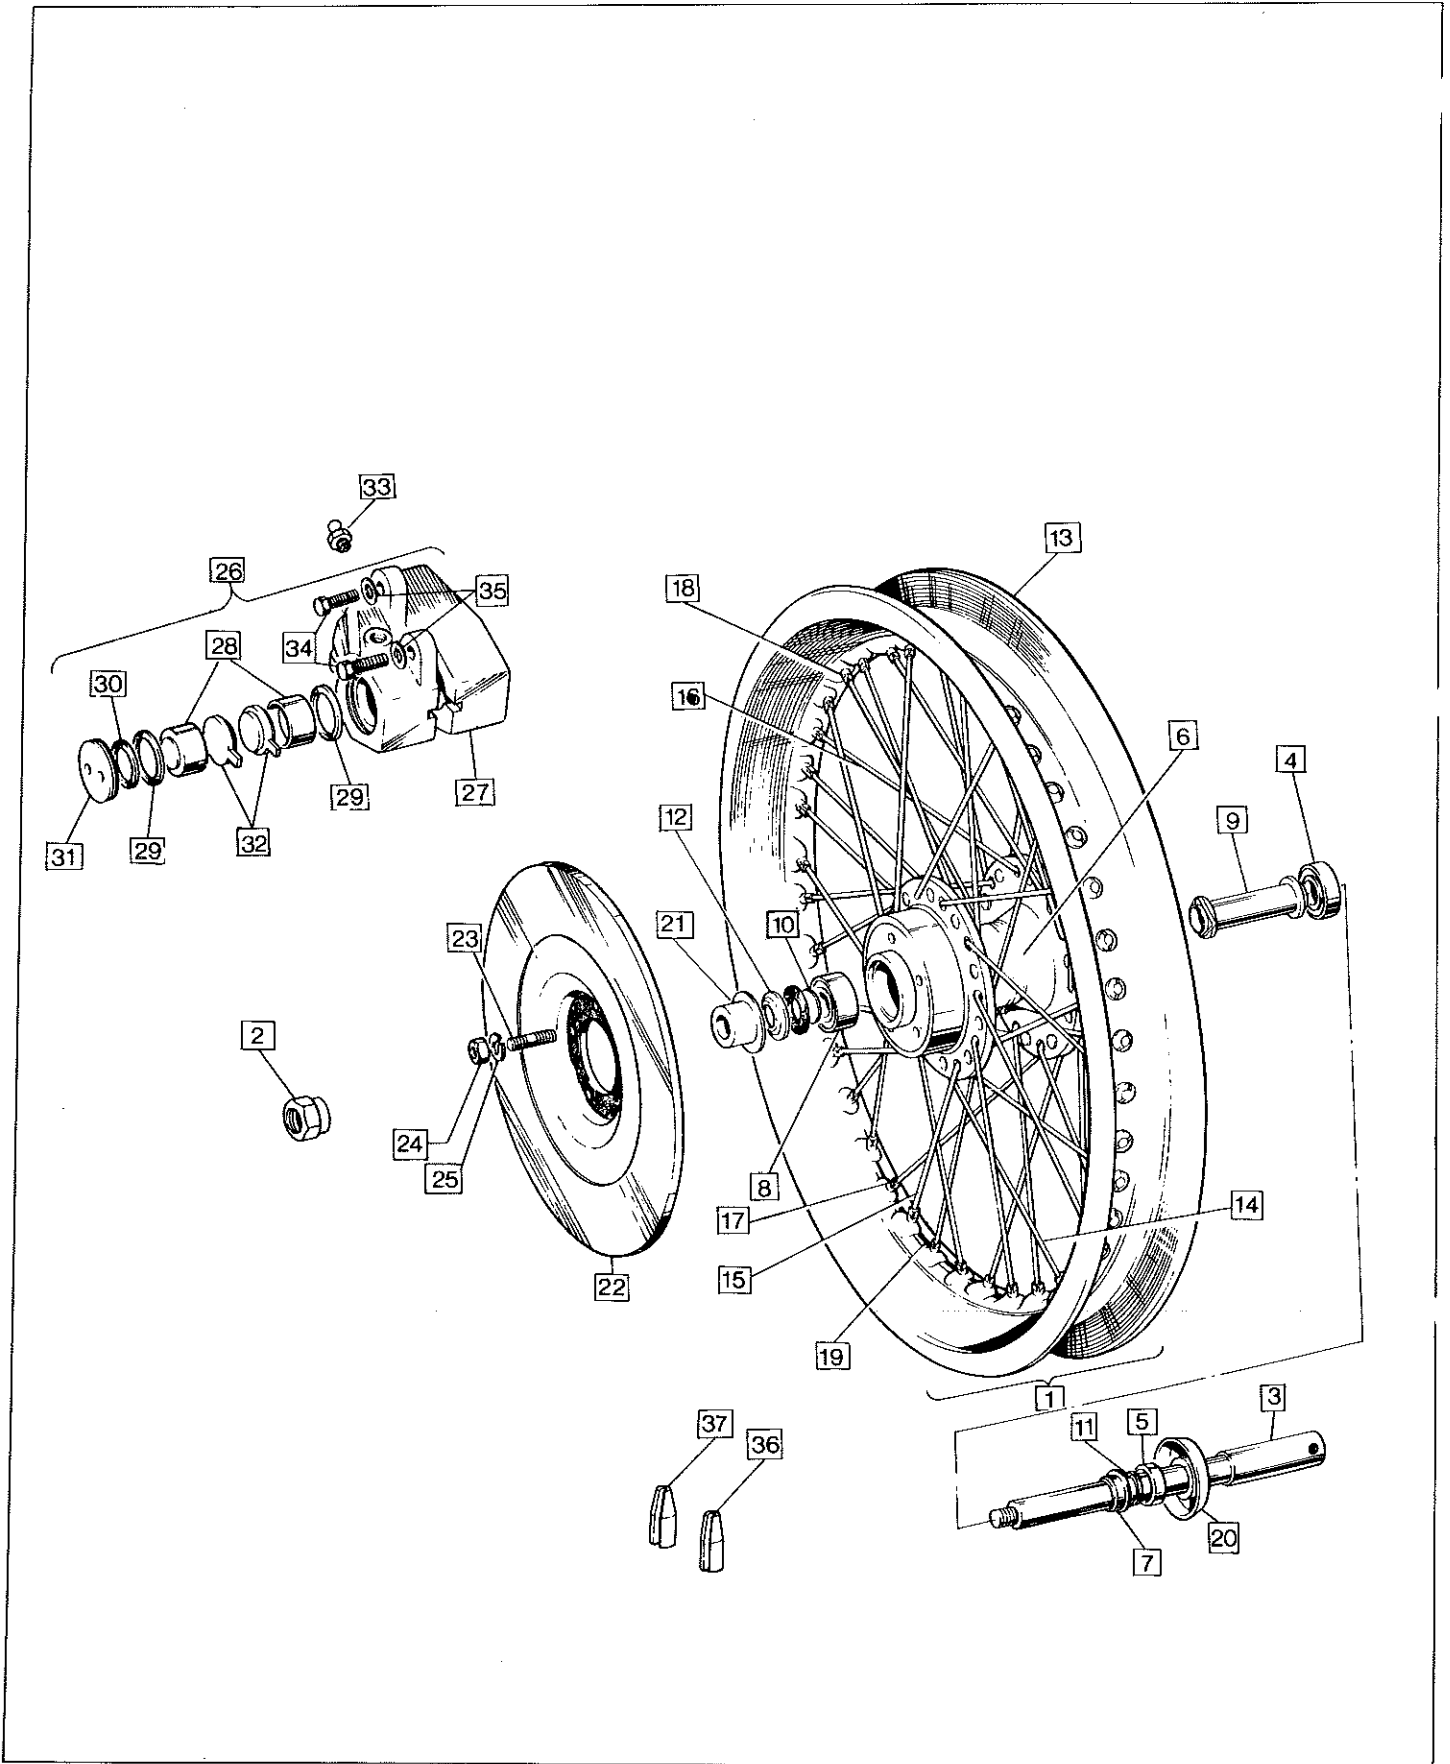

Front Wheel and Brake (Disc Type)

Front Wheel and Brake (Disc Type) **18**

Plate No.	Part No.	Description	Qty.	Bin No.	Price
1	061950	Rim and Hub Assembly	1	.....	.....
2	060361	Spindle Nut	1	.....	.....
3	060362	Wheel Spindle	1	.....	.....
4	040100	Bearing, L.H.	1	.....	.....
5	060363	Bearing Lockring	1	.....	.....
6	062867	Hub Shell c/w Bearing, Spacer, etc.	1	.....	.....
7	063919	Spacer	1	.....	.....
8	NM.17721	Bearing, R.H.	1	.....	.....
9	061955	Spacer	1	.....	.....
10	062071	Washer	1	.....	.....
11	NM.E6885	Seal	2	.....	.....
12	NM.19714	Washer	1	.....	.....
13	061951	Rim WM2 - 19	1	.....	.....
14	063924	Spoke, R.H. Inner	10	.....	.....
15	063925	Spoke, R.H. Outer	10	.....	.....
16	063922	Spoke, L.H. Inner	10	.....	.....
17	063923	Spoke, L.H. Outer	10	.....	.....
18	062595	Spoke Nipple, R.H.	20	.....	.....
19	063207	Spoke Nipple, L.H.	20	.....	.....
20	063918	Dust Cover	1	.....	.....
21	062448	Spacer, R.H.	1	.....	.....
22	061885	Disc	1	.....	.....
23	061960	Stud	5	.....	.....
24	060348	Nut	5	.....	.....
25	0700120	Washer	5	.....	.....
26	061926	Caliper Assembly	1	.....	.....
27	061927	*Caliper	1	.....	.....
28	061896	Piston	2	.....	.....
29	061930	Seal	2	.....	.....
30	062187	Seal	1	.....	.....
31	062185	End Plug	1	.....	.....
32	061894	Friction Pads	2	.....	.....
33	061929	Bleed Nipple	1	.....	.....
34	0700291	Screw	2	.....	.....
35	26634	Spring Washer	2	.....	.....
36	064618	Balance Weight, 17 grammes	AR	.....	.....
37	064620	Balance Weight, 25 grammes	AR	.....	.....
Not illus.	064243	Caliper Assembly Repair Kit	AR	.....	.....
	063412	NORTON-LOCKHEED DISC BRAKE KIT COMPLETE (TO CONVERT DRUM MODELS)	1	.....	.....

*Not available separately