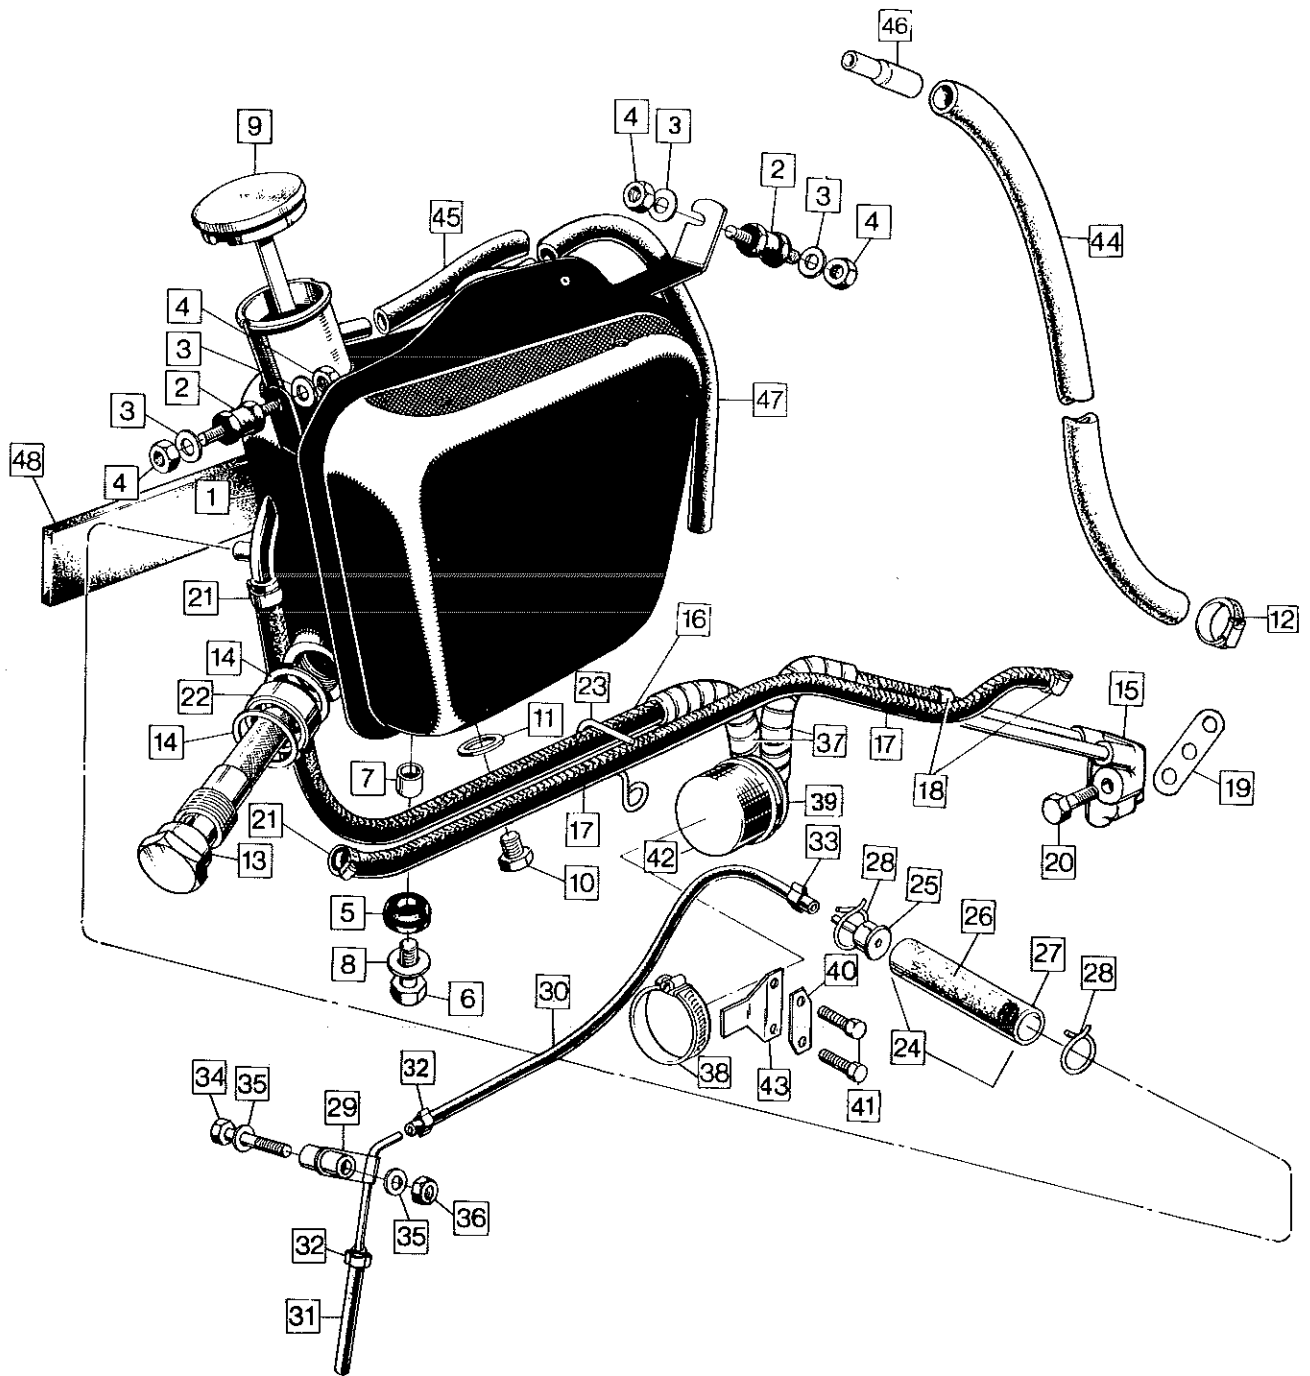

**Oil Tank, Oil Pipes, Junction Block,
Rear Chain Oiler and Full Flow Oil Filter**

Oil Tank, Oil Pipes, Junction Block, Rear Chain Oiler and Full Flow Oil Filter

16

Plate No.	Part No.	Description	Qty.	Bin No.	Price
1	063095	Oil Tank	1	.....	.....
2	060636	Oil Tank Mounting	2	.....	.....
3	000012	Washer	4	.....	.....
4	033057	Nut	4	.....	.....
5	060811	Mounting Rubber	1	.....	.....
6	060652	Bolt	1	.....	.....
7	061650	Spacer	1	.....	.....
8	000012	Washer	2	.....	.....
9	061649	Cap	1	.....	.....
10	060668	Plug	1	.....	.....
11	062624	Washer	1	.....	.....
12	063370	Breather Hose Clip	1	.....	.....
13	061159	Filter	1	.....	.....
14	042065	Washer	2	.....	.....
15	062206	Oil Junction Block	1	.....	.....
16	062200	Feed Pipe (17 in.)	1	.....	.....
17	063144	Return Pipe	2	.....	.....
18	063248	Clip	2	.....	.....
19	032044	Gasket	1	.....	.....
20	030448	Bolt	1	.....	.....
21	063248	Clip	2	.....	.....
22	062207	Banjo	1	.....	.....
23	061677	Clip	1	.....	.....
24	061669	Chain Oiler Regulator	1	.....	.....
25	060884	Regulator End	1	.....	.....
26	060887	Regulator Felt	1	.....	.....
27	062496	Tube (3-375 in.)	1	.....	.....
28	060886	Clip	2	.....	.....
29	060881	Bracket	1	.....	.....
30	062084	Pipe (12 in.)	1	.....	.....
31	062085	Pipe (3 in.)	1	.....	.....
32	060920	Clip	2	.....	.....
33	060921	Clip	1	.....	.....
34	060459	Oiler Bracket Bolt	1	.....	.....
35	000012	Washer	1	.....	.....
36	033057	Nut	1	.....	.....
37	063367	Protection Spring	2	.....	.....
38	063369	Screw Clip	1	.....	.....
39	063139	Mounting Head S.A.	1	.....	.....
40	063142	Tab Washer	1	.....	.....
41	22403	Screw	2	.....	.....
42	063371	Filter	1	.....	.....
43	063368	Strip. Filter Retainer	1	.....	.....
44	062619	Breather Pipe. Long	1	.....	.....
45	062676	Breather Pipe. Short	1	.....	.....
46	062617	Adaptor	1	.....	.....
47	062283	Pipe	1	.....	.....
48	063961	Battery Rubber	1	.....	.....
Not illustrated	064875	Compression Clip-Chain Oiler	1	.....	.....
	064283	FULL-FLOW OIL FILTER KIT (TO CONVERT OLDER MODELS)	1	.....	.....