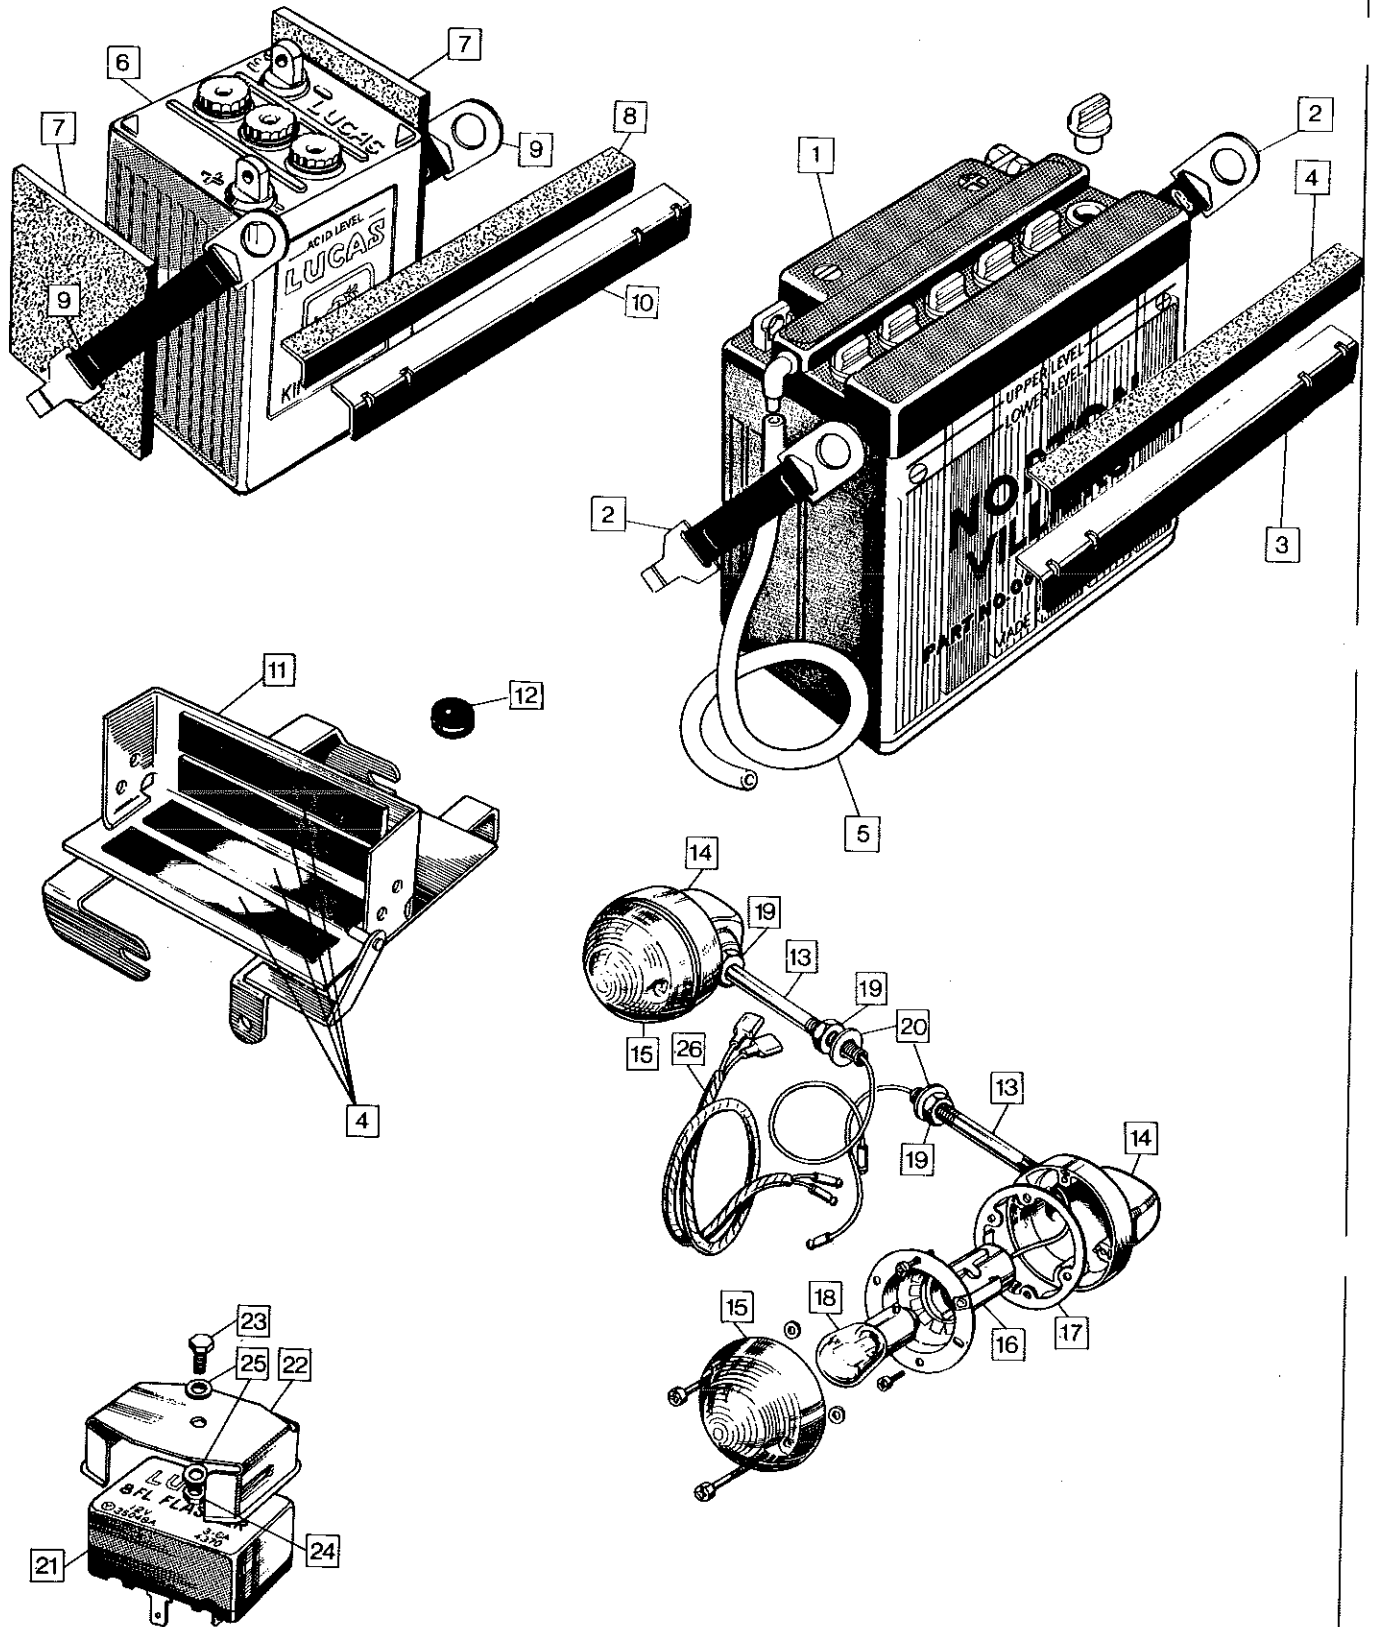

Batteries, Battery Tray, Direction Indicators

Batteries, Battery Tray, Direction Indicators

31

Plate No.	Part No.	Description	Qty.	Bin No.	Price
		BATTERY – ALL MODELS EXCEPT INTERPOL			
1	063244	Battery	1	.....	.....
2	061662	Strap	2	.....	.....
3	061667	Crossbar	1	.....	.....
4	062602	Rubber	5	.....	.....
5	063227	Breather Tube	1	.....	.....
		BATTERY – INTERPOL			
6	54027410	Battery SCZ7E	2	.....	.....
7	061655	Rubber	2	.....	.....
8	061660	Rubber	1	.....	.....
9	061661	Strap	2	.....	.....
10	061668	Crossbar	1	.....	.....
		BATTERY TRAY – ALL MODELS			
11	062557	Tray Battery	1	.....	.....
12	060811	Grommet	1	.....	.....
		DIRECTION INDICATORS			
13	062059	Indicator Lamp Mounting 60600091	4	.....	.....
14	062060	Lamp 56147	4	.....	.....
15	54581638	Lens	4	.....	.....
16	54580322	Bulbholder Assembly	4	.....	.....
17	573832	Interior Assembly	4	.....	.....
18	382	Bulb	4	.....	.....
19	20948	Nut	2	.....	.....
20	26494	Washer	2	.....	.....
21	062045	Flasher Unit 35048	1	.....	.....
22	062046	Mounting Bracket 54385091	1	.....	.....
23	060915	Bolt	1	.....	.....
24	060678	Nut	1	.....	.....
25	000039	Washer	2	.....	.....
26	062574	Link Lead (Front Flashers)	1	.....	.....
	062329	DIRECTION INDICATOR KIT (COMPLETE)	1	.....	.....